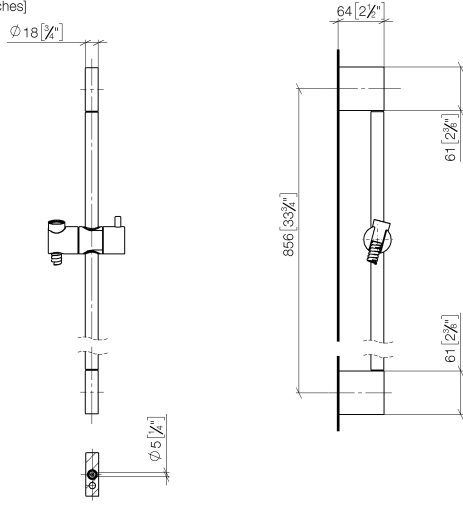

Shower set without hand shower - Brushed Champagne (22kt Gold)

IMO

26 413 979

- slide bar
- Pipe diameter 18 mm
- gauge 853 mm
- metal shower hose 1750mm with integrated anti-twist protection
- shower hose connector 3/8"
- WRAS 2009048

This article does not include a hand shower!

Fits: IMO, LULU, MEM, TARA, CL.1, LISSÉ, VAIA, META, CYO

	Brushed Champagne (22kt Gold)	26 413 979-46
	Chrome	26 413 979-00
	Brushed Platinum	26 413 979-06
	Platinum	26 413 979-08
	Dark Chrome	26 413 979-19
	Light Gold	26 413 979-26
	Brushed Light Gold	26 413 979-27
	Brushed Durabronze (23kt Gold)	26 413 979-28
	Matte Black	26 413 979-33
	Brushed Bronze	26 413 979-42
	Champagne (22kt Gold)	26 413 979-47
	Brushed Chrome	26 413 979-93
	Brushed Dark Platinum	26 413 979-99

26 413 979

mm [inches]

26 413 979

Product version from 10/1/2023

Parts for other finishes can be found here: [Chrome](#)

Shower set without hand shower - Brushed Champagne (22kt Gold)

IMO

26 413 979

Spare parts list

Product version from 10/1/2023

No.	Item Number	Name	Quantity used	Delivery time
	05 17 20 726 02 90	fixing set	13	2