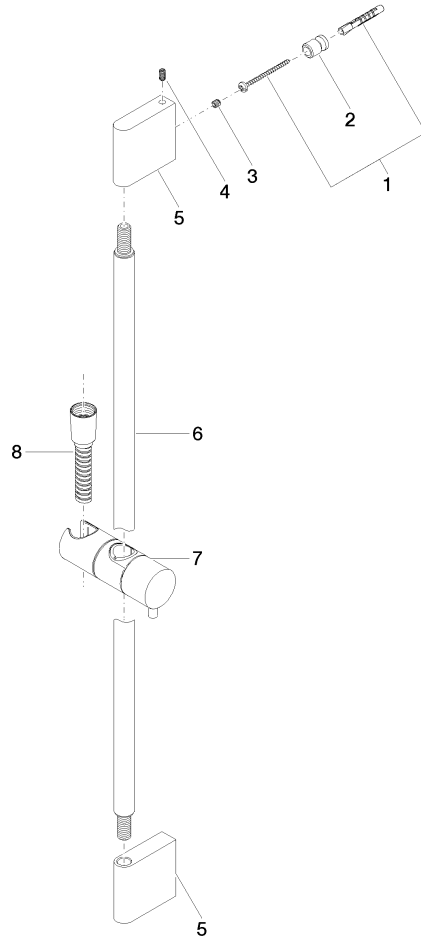

Shower set without hand shower - Brushed Champagne (22kt Gold)

IMO

26 413 979

- slide bar
- Pipe diameter 18 mm
- gauge 853 mm
- metal shower hose 1750mm with integrated anti-twist protection
- shower hose connector 3/8"
- WRAS 2009048

26 413 979

mm [inches]

26 413 979

Product version from 10/1/2023

Parts for other finishes can be found here: [Chrome](#)

Shower set without hand shower - Brushed Champagne (22kt Gold)

IMO

26 413 979

Spare parts list

Product version from 10/1/2023

No.	Item Number	Name	Quantity used	Delivery time
	05 17 20 726 02 90	fixing set	13	2