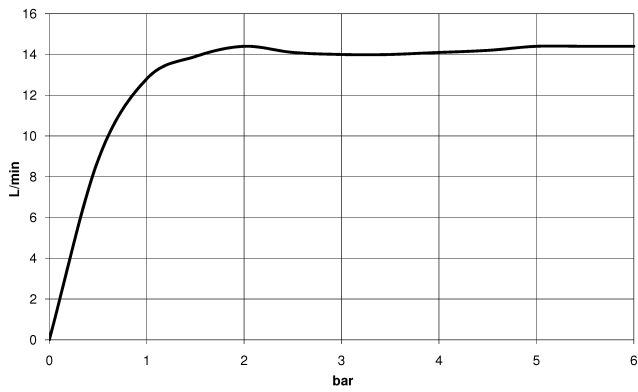

26 622 892

- shower with fixed riser projection 420mm
- overhead shower: rain flow
- rain shower Ø 300 mm
- rain shower with anti-scale system
- max. rainshower flow 14 l/min
- Function from: 10 l/min
- rotary diverter for fixed-riser shower/hand shower
- height of fittings up to rain shower (bottom edge) 850mm
- height of fittings up to top edge of elbow 1167mm
- rosette for shower holder Ø 55mm
- rosette for wall mounting Ø 57mm
- rosette for shower mixer Ø 65mm
- gauge 150 mm - 13 mm
- 1500 mm metal shower hose
- 1/2" connection
- Pipe diameter 20 mm
- quick clearing

This article does not include a hand shower!

Intrinsic protection against back flow.

	Chrome	26 622 892-00
	Brushed Platinum	26 622 892-06
	Platinum	26 622 892-08
	Dark Chrome	26 622 892-19
	Brushed Durabrass (23kt Gold)	26 622 892-28
	Matte Black	26 622 892-33
	Brushed Champagne (22kt Gold)	26 622 892-46
	Champagne (22kt Gold)	26 622 892-47
	Brushed Chrome	26 622 892-93
	Brushed Dark Platinum	26 622 892-99

26 622 892

Flow rate chart

Certificates

Belgaqua\_24-004- LGA\_38664.  
27\_8.

26 622 892

Spare parts list

No.	Item Number	Name	Quantity used	Delivery time
1	04 12 05 091 00-00	shower	1	10
2	09 23 01 039 90	sieve	1	2
3	09 24 03 177 20-00	adaptor	1	10
4	04 28 22 097 20-00	spout	1	10
5	90 14 10 011 00 90	seal	1	2
6	90 17 11 037 00-00	holder	1	10
7	90 28 22 096 00-00	pipe	1	10
8	04 17 10 020 01-00	fitting	1	10
9	90 14 20 026 00 90	seal	1	2
10	28 050 892-00	TARA Wall bracket - Chrome	1	10
11	28 304 970-00	Metal shower hose 1/2" x 3/8" x 1500 mm - Chrome	1	2