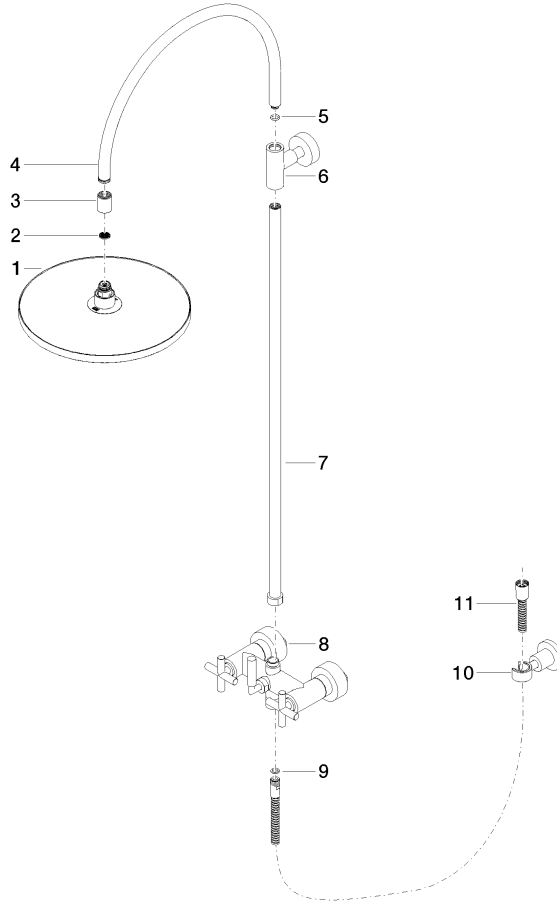

26 622 892

- shower with fixed riser projection 420mm
- overhead shower: rain flow
- rain shower Ø 300 mm
- rain shower with anti-scale system
- max. rainshower flow 14 l/min
- Function from: 10 l/min
- rotary diverter for fixed-riser shower/hand shower
- height of fittings up to rain shower (bottom edge) 850mm
- height of fittings up to top edge of elbow 1167mm
- rosette for shower holder Ø 55mm
- rosette for wall mounting Ø 57mm
- rosette for shower mixer Ø 65mm
- gauge 150 mm - 13 mm
- 1500 mm metal shower hose
- 1/2" connection
- Pipe diameter 20 mm
- quick clearing

This article does not include a hand shower!

Intrinsic protection against back flow.

	Chrome	26 622 892-00
	Brushed Platinum	26 622 892-06
	Platinum	26 622 892-08
	Dark Chrome	26 622 892-19
	Brushed Durabrass (23kt Gold)	26 622 892-28
	Matte Black	26 622 892-33
	Brushed Champagne (22kt Gold)	26 622 892-46
	Champagne (22kt Gold)	26 622 892-47
	Brushed Chrome	26 622 892-93
	Brushed Dark Platinum	26 622 892-99

26 622 892

Flow rate chart

Certificates

Belgaqua\_24-004- LGA\_38664.  
27\_8.

26 622 892

Spare parts list

No.	Item Number	Name	Quantity used	Delivery time
1	04 12 05 091 00-00	shower	1	10
2	09 23 01 039 90	sieve	1	2
3	09 24 03 177 20-00	adaptor	1	10
4	04 28 22 097 20-00	spout	1	10
5	90 14 10 011 00 90	seal	1	2
6	90 17 11 037 00-00	holder	1	10
7	90 28 22 096 00-00	pipe	1	10
8	04 17 10 020 01-00	fitting	1	10
9	90 14 20 026 00 90	seal	1	2
10	28 050 892-00	TARA Wall bracket - Chrome	1	10
11	28 304 970-00	Metal shower hose 1/2" x 3/8" x 1500 mm - Chrome	1	2