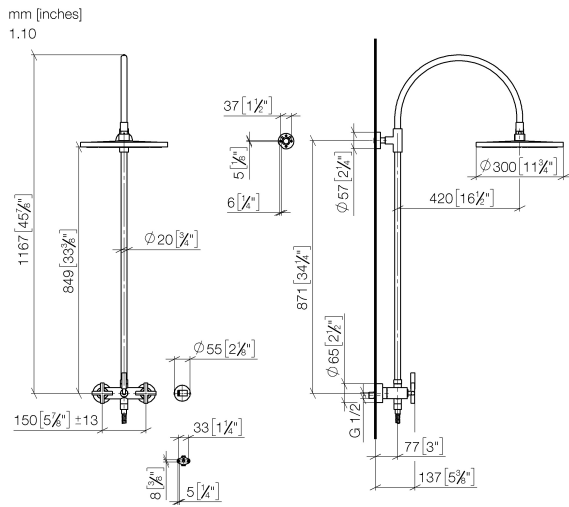

26 622 892

- shower with fixed riser projection 420mm
- overhead shower: rain flow
- rain shower Ø 300 mm
- rain shower with anti-scale system
- max. rainshower flow 14 l/min
- Function from: 10 l/min
- rotary diverter for fixed-riser shower/hand shower
- height of fittings up to rain shower (bottom edge) 850mm
- height of fittings up to top edge of elbow 1167mm
- rosette for shower holder Ø 55mm
- rosette for wall mounting Ø 57mm
- rosette for shower mixer Ø 65mm
- gauge 150 mm - 13 mm
- 1500 mm metal shower hose
- 1/2" connection
- Pipe diameter 20 mm
- quick clearing

This article does not include a hand shower!

Intrinsic protection against back flow.

	Chrome	26 622 892-00
	Brushed Platinum	26 622 892-06
	Platinum	26 622 892-08
	Dark Chrome	26 622 892-19
	Brushed Durabrass (23kt Gold)	26 622 892-28
	Matte Black	26 622 892-33
	Brushed Champagne (22kt Gold)	26 622 892-46
	Champagne (22kt Gold)	26 622 892-47
	Brushed Chrome	26 622 892-93
	Brushed Dark Platinum	26 622 892-99

26 622 892

Flow rate chart

Certificates

Belgaqua\_24-004- LGA\_38664.  
27\_8.

26 622 892

Spare parts list

No.	Item Number	Name	Quantity used	Delivery time
1	04 12 05 091 00-00	shower	1	10
2	09 23 01 039 90	sieve	1	2
3	09 24 03 177 20-00	adaptor	1	10
4	04 28 22 097 20-00	spout	1	10
5	90 14 10 011 00 90	seal	1	2
6	90 17 11 037 00-00	holder	1	10
7	90 28 22 096 00-00	pipe	1	10
8	04 17 10 020 01-00	fitting	1	10
9	90 14 20 026 00 90	seal	1	2
10	28 050 892-00	TARA Wall bracket - Chrome	1	10
11	28 304 970-00	Metal shower hose 1/2" x 3/8" x 1500 mm - Chrome	1	2