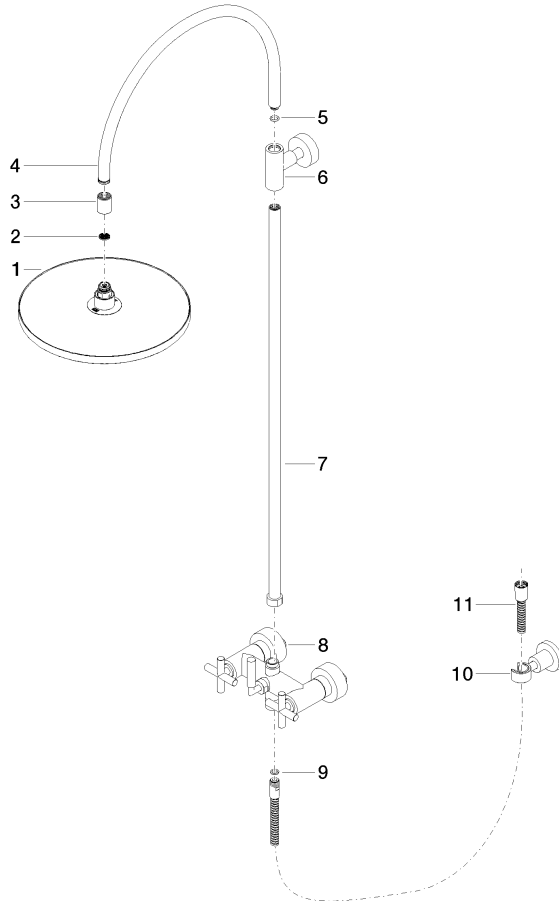

TARA Showerpipe with shower mixer without hand shower 300 mm - Brushed Chrome

TARA

26 622 892

- shower with fixed riser projection 420mm
- overhead shower: rain flow
- rain shower Ø 300 mm
- rain shower with anti-scale system
- max. rainshower flow 14 l/min
- Function from: 10 l/min
- rotary diverter for fixed-riser shower/hand shower
- height of fittings up to rain shower (bottom edge) 850mm
- height of fittings up to top edge of elbow 1167mm
- rosette for shower holder Ø 55mm
- rosette for wall mounting Ø 57mm
- rosette for shower mixer Ø 65mm
- gauge 150 mm - 13 mm
- 1500 mm metal shower hose
- 1/2" connection
- Pipe diameter 20 mm
- quick clearing

This article does not include a hand shower!

Intrinsic protection against back flow.

	Brushed Chrome	26 622 892-93
	Chrome	26 622 892-00
	Brushed Platinum	26 622 892-06
	Platinum	26 622 892-08
	Dark Chrome	26 622 892-19
	Brushed Durabronze (23kt Gold)	26 622 892-28
	Matte Black	26 622 892-33
	Brushed Bronze	26 622 892-42
	Brushed Champagne (22kt Gold)	26 622 892-46
	Champagne (22kt Gold)	26 622 892-47
	Brushed Dark Platinum	26 622 892-99

TARA Showerpipe with shower mixer without hand shower 300 mm - Brushed
Chrome

TARA

26 622 892

Certificates

Belgaqua_24-004-2 LGA_38

26 622 892

Product version from 4/1/2024

Parts for other
finishes can be found
here: [Chrome](#)

TARA Showerpipe with shower mixer without hand shower 300 mm - Brushed Chrome

TARA

26 622 892

Spare parts list

Product version from 4/1/2024

No.	Item Number	Name	Quantity used	Delivery time
	04 12 05 091 00-93	shower	11	20