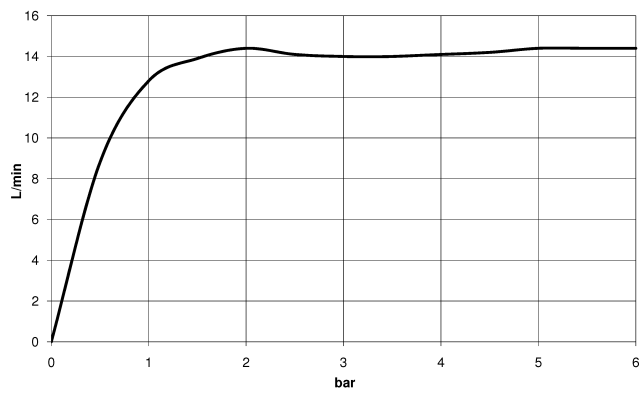

26 623 892

- shower with fixed riser projection 420mm
- overhead shower: rain flow
- rain shower Ø 300 mm
- rain shower with anti-scale system
- max. rainshower flow 14 l/min
- Function from: 10 l/min
- rotary diverter for fixed-riser shower/hand shower
- height of fittings up to rain shower (bottom edge) 1007mm
- height of fittings up to top edge of elbow 1167mm
- rosette for shower holder Ø 55mm
- rosette for wall mounting Ø 57mm
- rosette for shower mixer Ø 65mm
- gauge 150 mm - 13 mm
- 1500 mm metal shower hose
- 1/2" connection
- Pipe diameter 20 mm
- quick clearing

This article does not include a hand shower!

Intrinsic protection against back flow.

	Chrome	26 623 892-00
	Brushed Platinum	26 623 892-06
	Platinum	26 623 892-08
	Dark Chrome	26 623 892-19
	Brushed Durabrass (23kt Gold)	26 623 892-28
	Matte Black	26 623 892-33
	Brushed Champagne (22kt Gold)	26 623 892-46
	Champagne (22kt Gold)	26 623 892-47
	Brushed Chrome	26 623 892-93
	Brushed Dark Platinum	26 623 892-99

26 623 892

Flow rate chart

Certificates

Belgaqua_24-004- LGA_38664.
27_8.

26 623 892

Spare parts list

No.	Item Number	Name	Quantity used	Delivery time
1	04 12 05 091 00-00	shower	1	10
2	09 23 01 039 90	sieve	1	2
3	09 24 03 177 20-00	adaptor	1	10
4	04 28 22 101 20-00	spout	1	10
5	90 14 10 011 00 90	seal	1	2
6	90 17 11 037 00-00	holder	1	10
7	90 28 22 096 00-00	pipe	1	10
8	04 17 10 020 01-00	fitting	1	10
9	90 14 20 026 00 90	seal	1	2
10	28 050 892-00	TARA Wall bracket - Chrome	1	10
11	28 304 970-00	Metal shower hose 1/2" x 3/8" x 1500 mm - Chrome	1	2