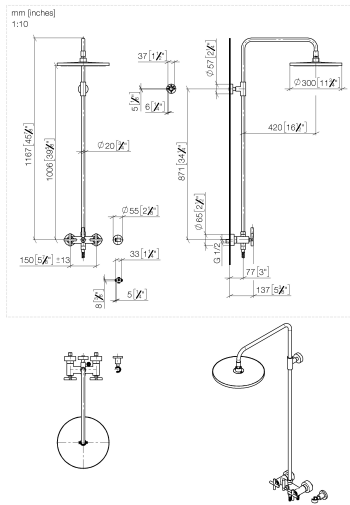

26 623 892

- shower with fixed riser projection 420mm
- overhead shower: rain flow
- rain shower Ø 300 mm
- rain shower with anti-scale system
- max. rainshower flow 14 l/min
- Function from: 10 l/min
- rotary diverter for fixed-riser shower/hand shower
- height of fittings up to rain shower (bottom edge) 1007mm
- height of fittings up to top edge of elbow 1167mm
- rosette for shower holder Ø 55mm
- rosette for wall mounting Ø 57mm
- rosette for shower mixer Ø 65mm
- gauge 150 mm - 13 mm
- 1500 mm metal shower hose
- 1/2" connection
- Pipe diameter 20 mm
- quick clearing

This article does not include a hand shower!

Intrinsic protection against back flow.

	Chrome	26 623 892-00
	Brushed Platinum	26 623 892-06
	Platinum	26 623 892-08
	Dark Chrome	26 623 892-19
	Brushed Durabrass (23kt Gold)	26 623 892-28
	Matte Black	26 623 892-33
	Brushed Champagne (22kt Gold)	26 623 892-46
	Champagne (22kt Gold)	26 623 892-47
	Brushed Chrome	26 623 892-93
	Brushed Dark Platinum	26 623 892-99

26 623 892

Flow rate chart

Certificates

Belgaqua_24-004- LGA_38664.
27_8.

26 623 892

Spare parts list

No.	Item Number	Name	Quantity used	Delivery time
1	04 12 05 091 00-00	shower	1	10
2	09 23 01 039 90	sieve	1	2
3	09 24 03 177 20-00	adaptor	1	10
4	04 28 22 101 20-00	spout	1	10
5	90 14 10 011 00 90	seal	1	2
6	90 17 11 037 00-00	holder	1	10
7	90 28 22 096 00-00	pipe	1	10
8	04 17 10 020 01-00	fitting	1	10
9	90 14 20 026 00 90	seal	1	2
10	28 050 892-00	TARA Wall bracket - Chrome	1	10
11	28 304 970-00	Metal shower hose 1/2" x 3/8" x 1500 mm - Chrome	1	2