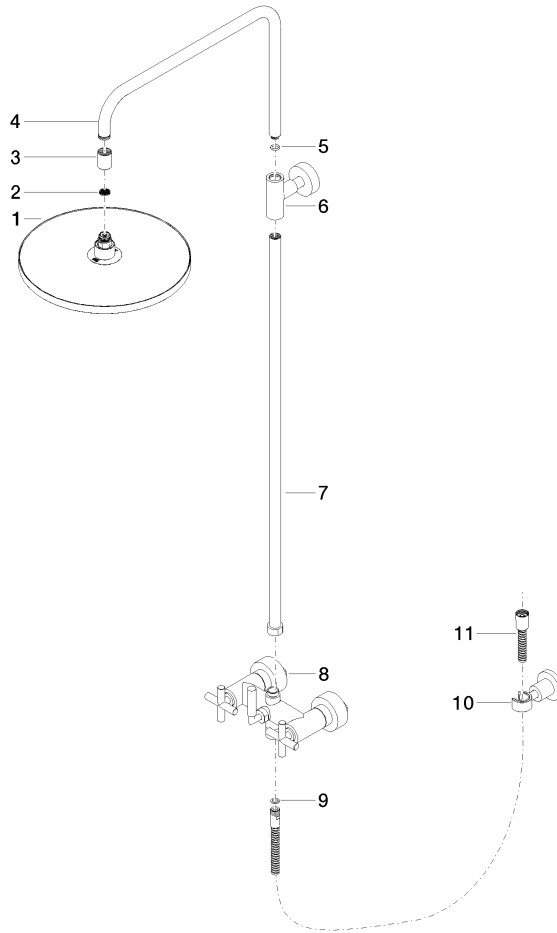

26 623 892

- shower with fixed riser projection 420mm
- overhead shower: rain flow
- rain shower Ø 300 mm
- rain shower with anti-scale system
- max. rainshower flow 14 l/min
- Function from: 10 l/min
- rotary diverter for fixed-riser shower/hand shower
- height of fittings up to rain shower (bottom edge) 1007mm
- height of fittings up to top edge of elbow 1167mm
- rosette for shower holder Ø 55mm
- rosette for wall mounting Ø 57mm
- rosette for shower mixer Ø 65mm
- gauge 150 mm - 13 mm
- 1500 mm metal shower hose
- 1/2" connection
- Pipe diameter 20 mm
- quick clearing

This article does not include a hand shower!

Intrinsic protection against back flow.

	Chrome	26 623 892-00
	Brushed Platinum	26 623 892-06
	Platinum	26 623 892-08
	Dark Chrome	26 623 892-19
	Brushed Durabrass (23kt Gold)	26 623 892-28
	Matte Black	26 623 892-33
	Brushed Champagne (22kt Gold)	26 623 892-46
	Champagne (22kt Gold)	26 623 892-47
	Brushed Chrome	26 623 892-93
	Brushed Dark Platinum	26 623 892-99

26 623 892

Flow rate chart

Certificates

Belgaqua_24-004- LGA_38664.
27_8.

26 623 892

Spare parts list

No.	Item Number	Name	Quantity used	Delivery time
1	04 12 05 091 00-00	shower	1	10
2	09 23 01 039 90	sieve	1	2
3	09 24 03 177 20-00	adaptor	1	10
4	04 28 22 101 20-00	spout	1	10
5	90 14 10 011 00 90	seal	1	2
6	90 17 11 037 00-00	holder	1	10
7	90 28 22 096 00-00	pipe	1	10
8	04 17 10 020 01-00	fitting	1	10
9	90 14 20 026 00 90	seal	1	2
10	28 050 892-00	TARA Wall bracket - Chrome	1	10
11	28 304 970-00	Metal shower hose 1/2" x 3/8" x 1500 mm - Chrome	1	2