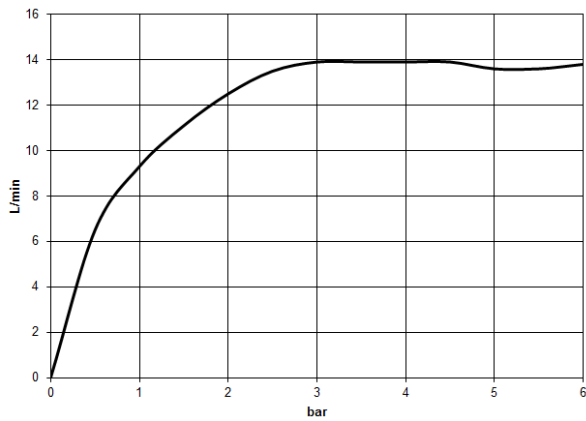

26 632 360

- shower with fixed riser projection 420mm
- overhead shower: rain flow
- rain shower Ø 200 mm
- max. rainshower flow 14 l/min
- Function from: 8 l/min
- rotary diverter for fixed-riser shower/hand shower
- height of fittings up to top edge of elbow 1180mm
- height of fittings up to rain shower (bottom edge) 1009mm
- rosette for shower holder Ø 66mm
- rosette for wall mounting Ø 70mm
- rosette for shower mixer Ø 60mm
- gauge 150 mm - 13 mm
- metal shower hose 1250mm with integrated anti-twist protection
- 1/2" connection
- Pipe diameter 20 mm
- This product can help a building meet the requirements of Green Building Rating Systems, e.g. LEED®, BREEAM®, DGNB

Required miscellaneous

- MADISON Metal hand shower with porcelain insert (white) FlowReduce - Chrome** 28 002 970-00 0010

Required miscellaneous

- MADISON Hand shower FlowReduce - Chrome** 28 002 978-00 0010
- spray head Ø 95mm
 - Hand shower see page {PAGE}
 - Three settings: COMPACT RAIN, COMPACT SOFT FLOW, COMPACT AQUAPRESSURE FLOW, max. flow rate l/min (at 3 bar)

26 632 360

mm [inches]

Flow rate chart

Certificates

Belgaqua_21-023- WRAS_2204012.
27_8.

26 632 360

Spare parts list

No.	Item Number	Name	Quantity used	Delivery time
1	04 12 05 038 01-00	shower	1	60
2	04 28 22 101 20-00	spout	1	10
3	90 14 10 011 00 90	seal	1	2
4	90 17 11 033 00-00	holder	1	10
5	90 28 22 096 00-00	pipe	1	10
6	04 17 10 001 00-00	fitting	1	60
7	28 104 970-00	Metal shower hose 1/2" x 1/2" x 1250 mm - Chrome	1	2
8	28 050 410-00	holder	1	60