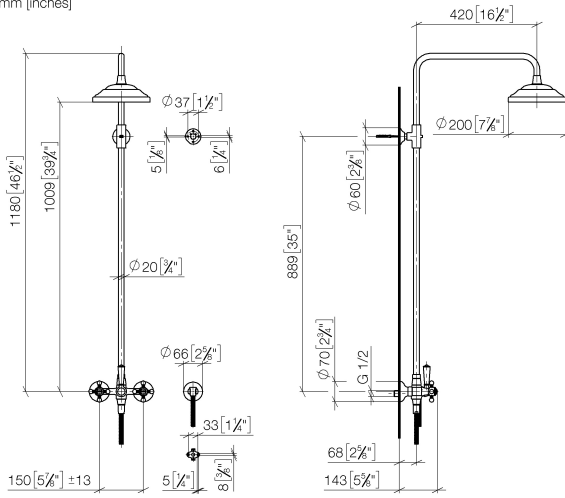

26 632 360

- shower with fixed riser projection 420mm
- overhead shower: rain flow
- rain shower Ø 200 mm
- max. rainshower flow 14 l/min
- Function from: 8 l/min
- rotary diverter for fixed-riser shower/hand shower
- height of fittings up to top edge of elbow 1180mm
- height of fittings up to rain shower (bottom edge) 1009mm
- rosette for shower holder Ø 66mm
- rosette for wall mounting Ø 70mm
- rosette for shower mixer Ø 60mm
- gauge 150 mm - 13 mm
- metal shower hose 1250mm with integrated anti-twist protection
- 1/2" connection
- Pipe diameter 20 mm
- This product can help a building meet the requirements of Green Building Rating Systems, e.g. LEED®, BREEAM®, DGNB

Required miscellaneous

- MADISON Hand shower - Chrome** 28 002 978-00
- spray head Ø 95mm
 - Hand shower see page {PAGE}
 - Three settings: COMPACT RAIN, COMPACT SOFT FLOW, COMPACT AQUAPRESSURE FLOW, max. flow rate l/min (at 3 bar)

Required miscellaneous

- MADISON Metal hand shower with porcelain insert (white) FlowReduce - Chrome** 28 002 970-00 0010

Required miscellaneous

- MADISON Hand shower FlowReduce - Chrome** 28 002 978-00 0010
- spray head Ø 95mm
 - Hand shower see page {PAGE}
 - Three settings: COMPACT RAIN, COMPACT SOFT FLOW, COMPACT AQUAPRESSURE FLOW, max. flow rate l/min (at 3 bar)

26 632 360

mm [inches]

Flow rate chart

Certificates

Belgaqua_21-023- WRAS_2204012.
27_8.

26 632 360

Spare parts list

No.	Item Number	Name	Quantity used	Delivery time
1	04 12 05 038 01-00	shower	1	60
2	04 28 22 101 20-00	spout	1	10
3	90 14 10 011 00 90	seal	1	2
4	90 17 11 033 00-00	holder	1	10
5	90 28 22 096 00-00	pipe	1	10
6	04 17 10 001 00-00	fitting	1	60
7	28 104 970-00	Metal shower hose 1/2" x 1/2" x 1250 mm - Chrome	1	2
8	28 050 410-00	holder	1	60