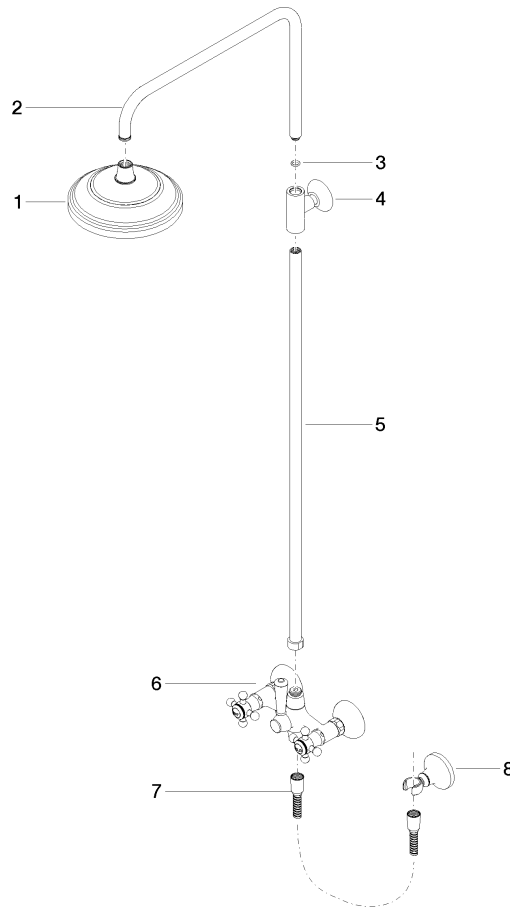

26 632 360

- shower with fixed riser projection 420mm
- overhead shower: rain flow
- rain shower Ø 200 mm
- max. rainshower flow 14 l/min
- Function from: 8 l/min
- rotary diverter for fixed-riser shower/hand shower
- height of fittings up to top edge of elbow 1180mm
- height of fittings up to rain shower (bottom edge) 1009mm
- rosette for shower holder Ø 66mm
- rosette for wall mounting Ø 70mm
- rosette for shower mixer Ø 60mm
- gauge 150 mm - 13 mm
- metal shower hose 1250mm with integrated anti-twist protection
- 1/2" connection
- Pipe diameter 20 mm
- This product can help a building meet the requirements of Green Building Rating Systems, e.g. LEED®, BREEAM®, DGNB

Required miscellaneous

- MADISON Hand shower - Chrome** 28 002 978-00
- spray head Ø 95mm
 - Hand shower see page {PAGE}
 - Three settings: COMPACT RAIN, COMPACT SOFT FLOW, COMPACT AQUAPRESSURE FLOW, max. flow rate l/min (at 3 bar)

Required miscellaneous

- MADISON Metal hand shower with porcelain insert (white) FlowReduce - Chrome** 28 002 970-00 0010

Required miscellaneous

- MADISON Hand shower FlowReduce - Chrome** 28 002 978-00 0010
- spray head Ø 95mm
 - Hand shower see page {PAGE}
 - Three settings: COMPACT RAIN, COMPACT SOFT FLOW, COMPACT AQUAPRESSURE FLOW, max. flow rate l/min (at 3 bar)

26 632 360

mm [inches]

Flow rate chart

Certificates

Belgaqua_21-023- WRAS_2204012.
27_8.

26 632 360

Spare parts list

No.	Item Number	Name	Quantity used	Delivery time
1	04 12 05 038 01-00	shower	1	60
2	04 28 22 101 20-00	spout	1	10
3	90 14 10 011 00 90	seal	1	2
4	90 17 11 033 00-00	holder	1	10
5	90 28 22 096 00-00	pipe	1	10
6	04 17 10 001 00-00	fitting	1	60
7	28 104 970-00	Metal shower hose 1/2" x 1/2" x 1250 mm - Chrome	1	2
8	28 050 410-00	holder	1	60