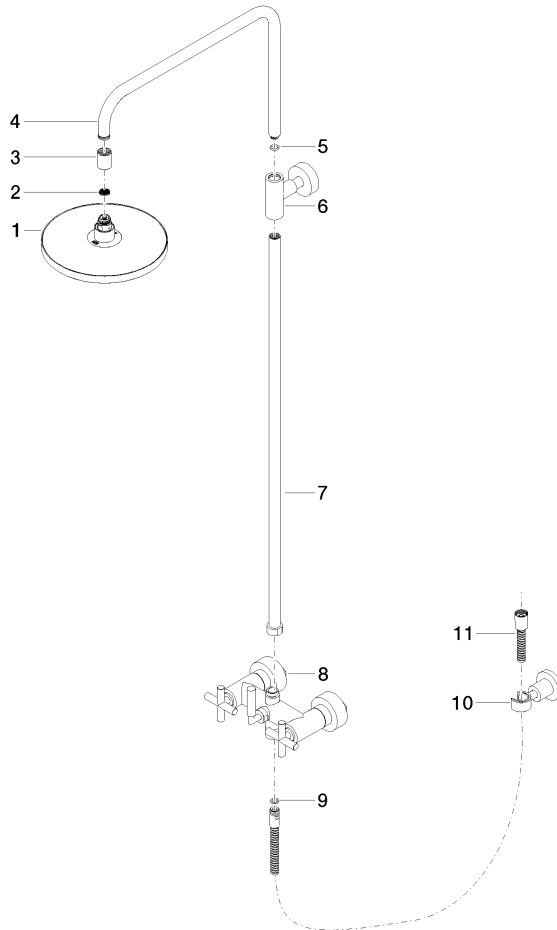

**TARA Showerpipe without hand shower FlowReduce 220 mm - Brushed Durabronze (23kt Gold)**

TARA

26 633 892

- shower with fixed riser projection 420mm
- overhead shower: rain flow
- rain shower Ø 220 mm
- rain shower with anti-scale system
- max. rainshower flow 7 l/min
- rotary diverter for fixed-riser shower/hand shower
- height of fittings up to rain shower (bottom edge) 1007mm
- height of fittings up to top edge of elbow 1167mm
- rosette for shower holder Ø 55mm
- rosette for wall mounting Ø 57mm
- rosette for shower mixer Ø 65mm
- gauge 150 mm - 13 mm
- 1500 mm metal shower hose
- 1/2" connection
- Pipe diameter 20 mm
- quick clearing
- This product can help a building meet the requirements of Green Building Rating Systems, e.g. LEED®, BREEAM®, DGNB
- WRAS 2204012

Scottish Water Byelaws

UK Water Supply Regulations

Ü-Zeichen

TARA Showerpipe without hand shower FlowReduce 220 mm - Brushed  
Durabross (23kt Gold)

---

TARA

26 633 892

Certificates

---

Belgaqua\_21-023-2 LGA\_38

WRAS\_2204

26 633 892

**Product version from 4/1/2024**

Parts for other  
finishes can be found  
here: [Chrome](#)

TARA Showerpipe without hand shower FlowReduce 220 mm - Brushed  
Durabronz (23kt Gold)

### Spare parts list