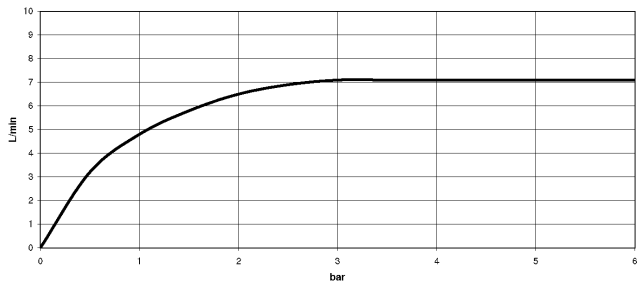

TARA Showerpipe without hand shower FlowReduce 220 mm - Brushed Durabronz (23kt Gold)

TARA

26 633 892

Flow rate chart

Codes & Standards

DIN 4109

EN 1717

ISO 3822