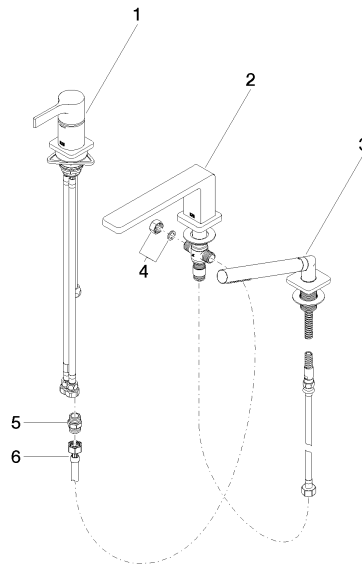

**LULU Three-hole single-lever bath mixer for bath rim or tile edge installation -
Brushed Platinum**

LULU

27 412 710

- spout: circular, air-enriched flow
- max. flow 26.4 l/min at 3 bar flow pressure
- Hand shower: COMPACT RAIN, max. flow rate 6.8 l/min (at 3 bar)
- complete hand shower set with anti-scale system
- automatic bath/shower diverter
- height of mixer 110 mm
- height up to aerator 84 mm
- 215mm projection
- hole diameter spout 32 mm
- hole diameter single-lever mixer 35 mm
- hole diameter for complete hand shower set 32 mm
- rosette for spout 63 x 63mm
- rosette for complete hand shower set 63 x 63mm
- rosette for single-lever mixer 52 x 52mm
- metal shower hose 1750mm with integrated anti-twist protection

Recommended miscellaneous

**Decorative caps for Perfecto -
Brushed Platinum**

12 801 970-06

- 1 pair

27 412 710

Spare parts list

No.	Item Number	Name	Quantity used	Delivery time
1	29 300 710-06	LULU Single-lever bath mixer for bath rim or tile edge installation - Brushed Platinum	1	-
Spare part can no longer be ordered, please order the replacement item				
2	13 512 710-06	spout	1	60
3	27 702 710-06	LULU Hand shower set for bath rim or tile edge installation - Brushed Platinum	1	-
Spare part can no longer be ordered, please order the replacement item				
4	04 21 02 006 00 92	cap	1	2
5	90 24 03 168 00 90	nipple	1	2
6	12 502 970 90	High pressure hose 1/2" x 1/2" x 400 mm -	1	2