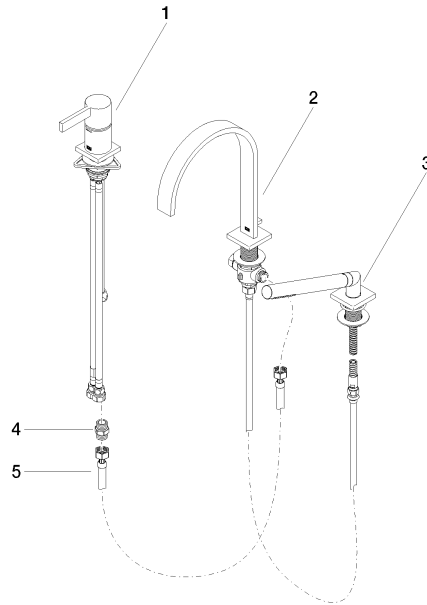

**MEM Three-hole single-lever bath mixer for bath rim or tile edge installation -
Brushed Champagne (22kt Gold)**

MEM

27 412 782

- 220mm projection
- spout: rectangular normal flow
- max. flow 20.4 l/min at 3 bar flow pressure
- Hand shower: COMPACT RAIN, max. flow rate 6.8 l/min (at 3 bar)
- complete hand shower set with anti-scale system
- automatic bath/shower diverter
- height of mixer 300 mm
- height up to aerator 170 mm
- hole diameter spout 32 mm
- single-lever mixer hole diameter 35 mm
- hole diameter for complete hand shower set 32 mm
- rosette for mixer 60 x 60mm
- rosette for spout 60 x 60mm
- rosette for complete hand shower set 60 x 60mm
- metal shower hose 2250mm with integrated anti-twist protection

Recommended miscellaneous

Perfecto installation kit - 12 614 970 90

Recommended miscellaneous

**Decorative caps for Perfecto -
Brushed Champagne (22kt Gold)** 12 801 970-46
• 1 pair

**MEM Three-hole single-lever bath mixer for bath rim or tile edge installation -
Brushed Champagne (22kt Gold)**

MEM

27 412 782
mm [inches]

Flow rate chart

Certificates

Belgaqua_24-008-
27_4.

**MEM Three-hole single-lever bath mixer for bath rim or tile edge installation -
Brushed Champagne (22kt Gold)**

MEM

27 412 782

Spare parts list

No.	Item Number	Name	Quantity used	Delivery time
1	29 300 670-46	Single-lever bath mixer for bath rim or tile edge installation - Brushed Champagne (22kt Gold)	1	30
2	13 512 782-46	spout	1	-
Spare part can no longer be ordered, please order the replacement item				
3	27 702 980-46	Hand shower set for bath rim or tile edge installation - Brushed Champagne (22kt Gold)	1	30
4	90 24 03 168 00 90	nipple	1	2
5	12 502 970 90	High pressure hose 1/2" x 1/2" x 400 mm -	1	2