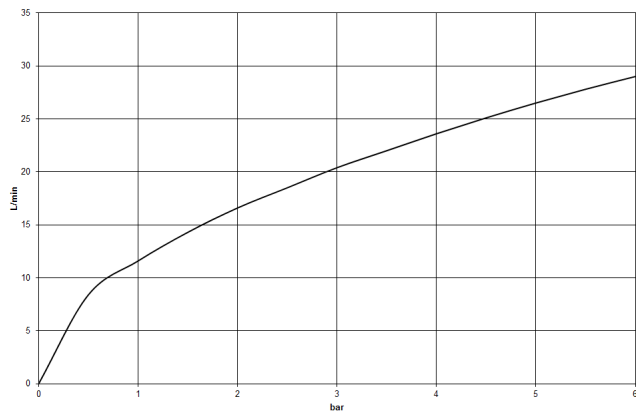

**MEM Three-hole single-lever bath mixer for bath rim or tile edge installation -
Brushed Champagne (22kt Gold)**

MEM

27 412 782

- 220mm projection
- spout: rectangular normal flow
- max. flow 20.4 l/min at 3 bar flow pressure
- Hand shower: COMPACT RAIN, max. flow rate 6.8 l/min (at 3 bar)
- complete hand shower set with anti-scale system
- automatic bath/shower diverter
- height of mixer 300 mm
- height up to aerator 170 mm
- hole diameter spout 32 mm
- single-lever mixer hole diameter 35 mm
- hole diameter for complete hand shower set 32 mm
- rosette for mixer 60 x 60mm
- rosette for spout 60 x 60mm
- rosette for complete hand shower set 60 x 60mm
- metal shower hose 2250mm with integrated anti-twist protection

MEM

27 412 782
mm [inches]

Flow rate chart

Certificates

Belgaqua_24-008-
27_4.

**MEM Three-hole single-lever bath mixer for bath rim or tile edge installation -
Brushed Champagne (22kt Gold)**

MEM

27 412 782