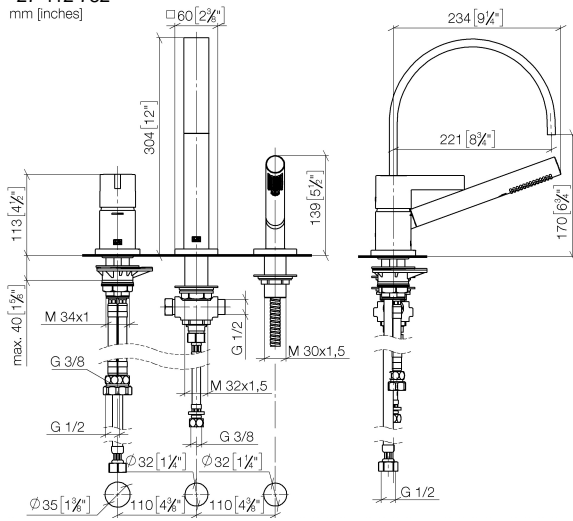

**MEM Three-hole single-lever bath mixer for bath rim or tile edge installation -
Brushed Champagne (22kt Gold)**

MEM

27 412 782

- 220mm projection
- spout: rectangular normal flow
- max. flow 20.4 l/min at 3 bar flow pressure
- Hand shower: COMPACT RAIN, max. flow rate 6.8 l/min (at 3 bar)
- complete hand shower set with anti-scale system
- automatic bath/shower diverter
- height of mixer 300 mm
- height up to aerator 170 mm
- hole diameter spout 32 mm
- single-lever mixer hole diameter 35 mm
- hole diameter for complete hand shower set 32 mm
- rosette for mixer 60 x 60mm
- rosette for spout 60 x 60mm
- rosette for complete hand shower set 60 x 60mm
- metal shower hose 2250mm with integrated anti-twist protection

Recommended miscellaneous

Perfecto installation kit - 12 614 970 90

Recommended miscellaneous

**Decorative caps for Perfecto -
Brushed Champagne (22kt Gold)** 12 801 970-46
• 1 pair

**MEM Three-hole single-lever bath mixer for bath rim or tile edge installation -
Brushed Champagne (22kt Gold)**

MEM

27 412 782
mm [inches]

Flow rate chart

Certificates

Belgaqua_24-008-
27_4.

**MEM Three-hole single-lever bath mixer for bath rim or tile edge installation -
Brushed Champagne (22kt Gold)**

MEM

27 412 782

Spare parts list

No.	Item Number	Name	Quantity used	Delivery time
1	29 300 670-46	Single-lever bath mixer for bath rim or tile edge installation - Brushed Champagne (22kt Gold)	1	30
2	13 512 782-46	spout	1	-
Spare part can no longer be ordered, please order the replacement item				
3	27 702 980-46	Hand shower set for bath rim or tile edge installation - Brushed Champagne (22kt Gold)	1	30
4	90 24 03 168 00 90	nipple	1	2
5	12 502 970 90	High pressure hose 1/2" x 1/2" x 400 mm -	1	2