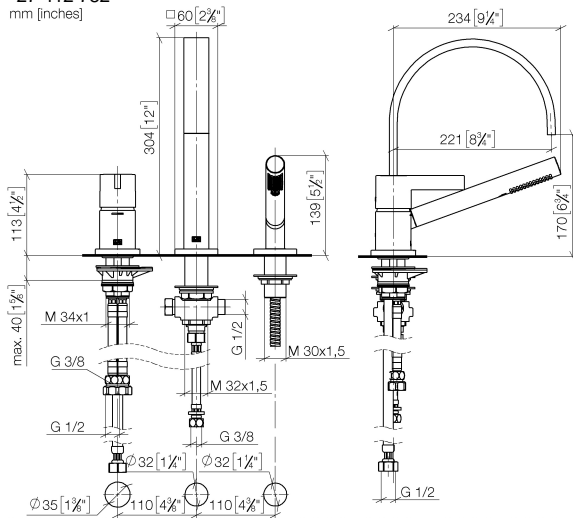

# MEM Three-hole single-lever bath mixer for bath rim or tile edge installation - Brushed Dark Platinum

MEM

27 412 782

- 220mm projection
- spout: rectangular normal flow
- max. flow 20.4 l/min at 3 bar flow pressure
- Hand shower: COMPACT RAIN, max. flow rate 6.8 l/min (at 3 bar)
- complete hand shower set with anti-scale system
- automatic bath/shower diverter
- height of mixer 300 mm
- height up to aerator 170 mm
- hole diameter spout 32 mm
- single-lever mixer hole diameter 35 mm
- hole diameter for complete hand shower set 32 mm
- rosette for mixer 60 x 60mm
- rosette for spout 60 x 60mm
- rosette for complete hand shower set 60 x 60mm
- metal shower hose 2250mm with integrated anti-twist protection

## Recommended miscellaneous

**Decorative caps for Perfecto -  
Brushed Dark Platinum** 12 801 970-99  
• 1 pair

**MEM Three-hole single-lever bath mixer for bath rim or tile edge installation -  
Brushed Dark Platinum**

MEM

27 412 782  
mm [inches]

**Flow rate chart**

**Certificates**

Belgaqua\_19\_80\_27. LGA\_29730.

IAPMO\_4976 (4).

Belgaqua\_24-008-  
27\_4.

27 412 782

### Spare parts list

No.	Item Number	Name	Quantity used	Delivery time
1	29 300 670-99	Single-lever bath mixer for bath rim or tile edge installation - Brushed Dark Platinum	1	30
2	13 512 782-99	spout	1	60
3	27 702 980-99	Hand shower set for bath rim or tile edge installation - Brushed Dark Platinum	1	30
4	90 24 03 168 00 90	nipple	1	2
5	12 502 970 90	High pressure hose 1/2" x 1/2" x 400 mm -	1	2