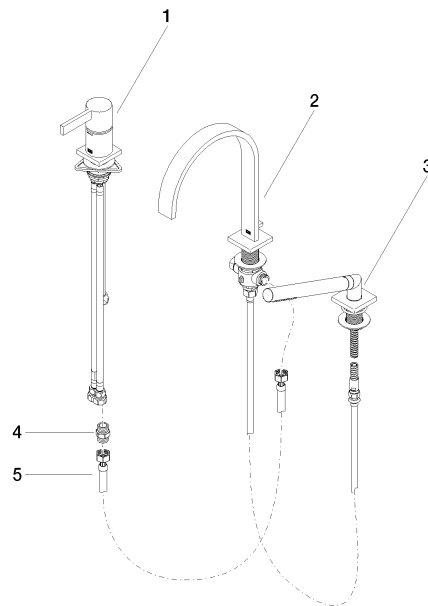

# MEM Three-hole single-lever bath mixer for bath rim or tile edge installation - Brushed Dark Platinum

MEM

27 412 782

- 220mm projection
- spout: rectangular normal flow
- max. flow 20.4 l/min at 3 bar flow pressure
- Hand shower: COMPACT RAIN, max. flow rate 6.8 l/min (at 3 bar)
- complete hand shower set with anti-scale system
- automatic bath/shower diverter
- height of mixer 300 mm
- height up to aerator 170 mm
- hole diameter spout 32 mm
- single-lever mixer hole diameter 35 mm
- hole diameter for complete hand shower set 32 mm
- rosette for mixer 60 x 60mm
- rosette for spout 60 x 60mm
- rosette for complete hand shower set 60 x 60mm
- metal shower hose 2250mm with integrated anti-twist protection

## Recommended miscellaneous

**Decorative caps for Perfecto -  
Brushed Dark Platinum** 12 801 970-99  
• 1 pair

**MEM Three-hole single-lever bath mixer for bath rim or tile edge installation -  
Brushed Dark Platinum**

MEM

27 412 782  
mm [inches]

**Flow rate chart**

**Certificates**

Belgaqua\_19\_80\_27. LGA\_29730.

IAPMO\_4976 (4).

Belgaqua\_24-008-  
27\_4.

27 412 782

### Spare parts list

No.	Item Number	Name	Quantity used	Delivery time
1	29 300 670-99	Single-lever bath mixer for bath rim or tile edge installation - Brushed Dark Platinum	1	30
2	13 512 782-99	spout	1	60
3	27 702 980-99	Hand shower set for bath rim or tile edge installation - Brushed Dark Platinum	1	30
4	90 24 03 168 00 90	nipple	1	2
5	12 502 970 90	High pressure hose 1/2" x 1/2" x 400 mm -	1	2