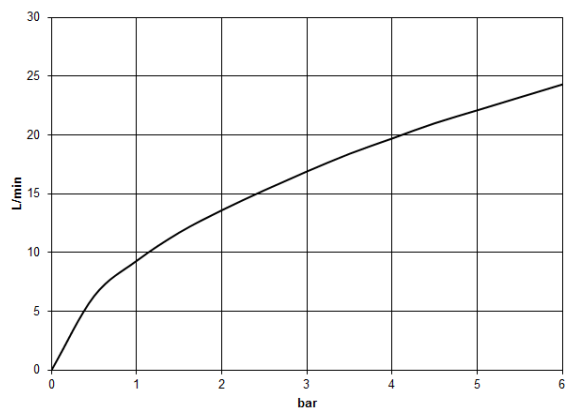

Certificates

IAPMO_4976 (5). Belgaqua_19_80_27. LGA_29731.

Belgaqua_24-008-27_4.