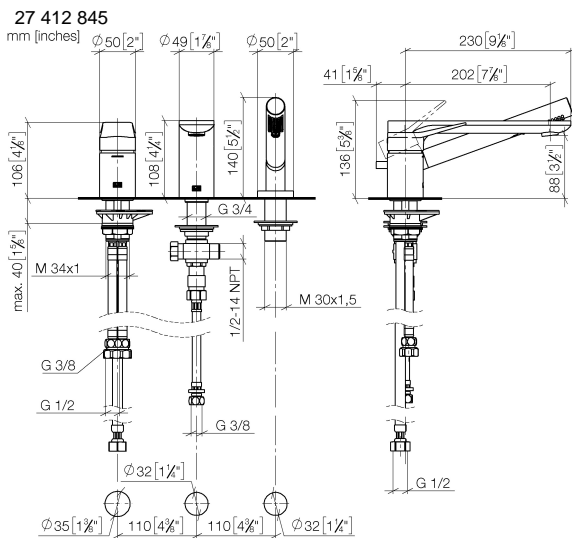

**LISSÉ Three-hole single-lever bath mixer for bath rim or tile edge installation -
Brushed Platinum**

LISSÉ

27 412 845

- spout: circular, air-enriched flow
- max. flow 16.9 l/min at 3 bar flow pressure
- Hand shower: COMPACT RAIN, max. flow rate 6.8 l/min (at 3 bar)
- complete hand shower set with anti-scale system
- 200mm projection
- automatic bath/shower diverter
- height of mixer 141 mm
- height up to aerator 88 mm
- hole diameter spout 32 mm
- hole diameter single-lever mixer 35 mm
- hole diameter for complete hand shower set 32 mm
- rosette for complete hand shower set Ø 50mm
- metal shower hose 1750mm with integrated anti-twist protection

Recommended miscellaneous

Perfecto installation kit - 12 614 970 90

Recommended miscellaneous

**Decorative caps for Perfecto -
Brushed Platinum** 12 801 970-06
• 1 pair

Flow rate chart

Certificates

IAPMO_4976 (5). Belgaqua_19_80_27. LGA_29731.

Belgaqua_24-008-27_4.

27 412 845

Spare parts list

No.	Item Number	Name	Quantity used	Delivery time
1	29 300 845-06	connection	1	60
2	13 512 845-06	spout	1	60
3	27 702 979-06	Hand shower set for bath rim or tile edge installation - Brushed Platinum	1	10
4	90 24 03 168 00 90	nipple	1	2
5	12 502 970 90	High pressure hose 1/2" x 1/2" x 400 mm -	1	2