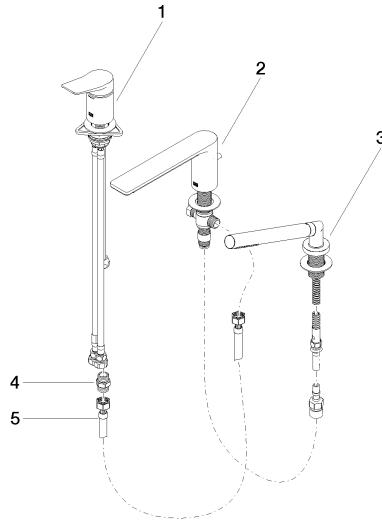

**LISSÉ Three-hole single-lever bath mixer for bath rim or tile edge installation -
Dark Chrome**

LISSÉ

27 412 845

- spout: circular, air-enriched flow
- max. flow 16.9 l/min at 3 bar flow pressure
- Hand shower: COMPACT RAIN, max. flow rate 6.8 l/min (at 3 bar)
- complete hand shower set with anti-scale system
- 200mm projection
- automatic bath/shower diverter
- height of mixer 141 mm
- height up to aerator 88 mm
- hole diameter spout 32 mm
- hole diameter single-lever mixer 35 mm
- hole diameter for complete hand shower set 32 mm
- rosette for complete hand shower set Ø 50mm
- metal shower hose 1750mm with integrated anti-twist protection

Intrinsic protection against back flow.

	Dark Chrome	27 412 845-19
	Chrome	27 412 845-00
	Brushed Platinum	27 412 845-06
	Matte Black	27 412 845-33
	Brushed Chrome	27 412 845-93
	Brushed Dark Platinum	27 412 845-99

27 412 845
Parts for other
finishes can be found
here: [Chrome](#)

Spare parts list

No.	Item Number	Name	Quantity used	Delivery time
1	29 300 845-19	connection	1	-
Spare part can no longer be ordered, please order the replacement item				
2	13 512 845-19	spout	1	-
Spare part can no longer be ordered, please order the replacement item				
3	27 702 979-19	Hand shower set for bath rim or tile edge installation - Dark Chrome	1	20
4	90 24 03 168 00 90	nipple	1	2
5	12 502 970 90	High pressure hose 1/2" x 1/2" x 400 mm -	1	2