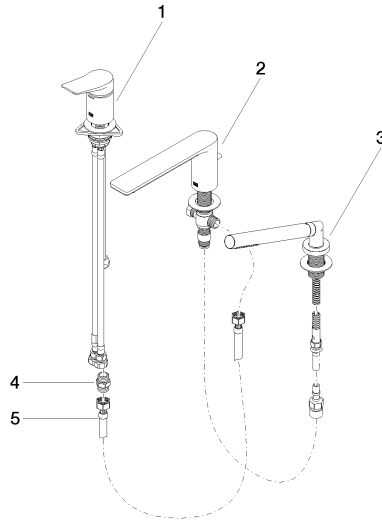

**LISSÉ Three-hole single-lever bath mixer for bath rim or tile edge installation -  
Matte Black**

LISSÉ

27 412 845

- spout: circular, air-enriched flow
- max. flow 16.9 l/min at 3 bar flow pressure
- Hand shower: COMPACT RAIN, max. flow rate 6.8 l/min (at 3 bar)
- complete hand shower set with anti-scale system
- 200mm projection
- automatic bath/shower diverter
- height of mixer 141 mm
- height up to aerator 88 mm
- hole diameter spout 32 mm
- hole diameter single-lever mixer 35 mm
- hole diameter for complete hand shower set 32 mm
- rosette for complete hand shower set Ø 50mm
- metal shower hose 1750mm with integrated anti-twist protection

### Flow rate chart

### Certificates

Belgaqua\_24-008-  
27\_4.

**LISSÉ Three-hole single-lever bath mixer for bath rim or tile edge installation -  
Matte Black**

LISSÉ

27 412 845  
Parts for other  
finishes can be found  
here: [Chrome](#)

**Spare parts list**

No.	Item Number	Name	Quantity used	Delivery time
1	29 300 845-33	connection	1	-
Spare part can no longer be ordered, please order the replacement item				
2	13 512 845-33	spout	1	-
Spare part can no longer be ordered, please order the replacement item				
3	27 702 979-33	Hand shower set for bath rim or tile edge installation - Matte Black	1	10
4	90 24 03 168 00 90	nipple	1	2
5	12 502 970 90	High pressure hose 1/2" x 1/2" x 400 mm -	1	2