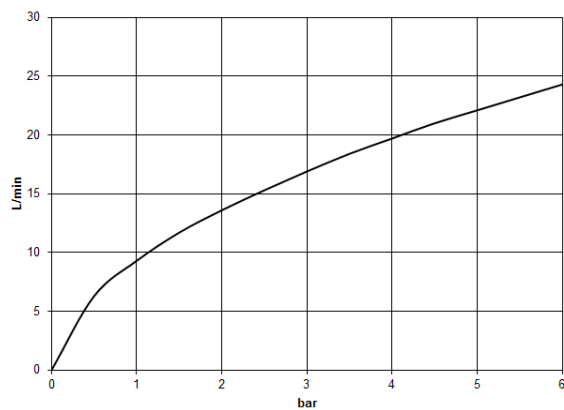

**LISSÉ Three-hole single-lever bath mixer for bath rim or tile edge installation -  
Matte Black**

LISSÉ

27 412 845

- spout: circular, air-enriched flow
- max. flow 16.9 l/min at 3 bar flow pressure
- Hand shower: COMPACT RAIN, max. flow rate 6.8 l/min (at 3 bar)
- complete hand shower set with anti-scale system
- 200mm projection
- automatic bath/shower diverter
- height of mixer 141 mm
- height up to aerator 88 mm
- hole diameter spout 32 mm
- hole diameter single-lever mixer 35 mm
- hole diameter for complete hand shower set 32 mm
- rosette for complete hand shower set Ø 50mm
- metal shower hose 1750mm with integrated anti-twist protection

Intrinsic protection against back flow.

	Matte Black	27 412 845-33
	Chrome	27 412 845-00
	Brushed Platinum	27 412 845-06
	Dark Chrome	27 412 845-19
	Brushed Chrome	27 412 845-93
	Brushed Dark Platinum	27 412 845-99

### Flow rate chart