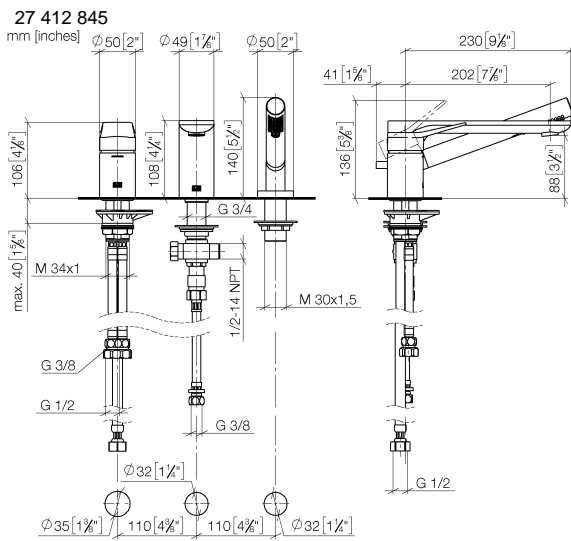

**LISSÉ Three-hole single-lever bath mixer for bath rim or tile edge installation -  
Matte Black**

LISSÉ

27 412 845

- spout: circular, air-enriched flow
- max. flow 16.9 l/min at 3 bar flow pressure
- Hand shower: COMPACT RAIN, max. flow rate 6.8 l/min (at 3 bar)
- complete hand shower set with anti-scale system
- 200mm projection
- automatic bath/shower diverter
- height of mixer 141 mm
- height up to aerator 88 mm
- hole diameter spout 32 mm
- hole diameter single-lever mixer 35 mm
- hole diameter for complete hand shower set 32 mm
- rosette for complete hand shower set Ø 50mm
- metal shower hose 1750mm with integrated anti-twist protection

### Flow rate chart

### Certificates

Belgaqua\_24-008-  
27\_4.

**LISSÉ Three-hole single-lever bath mixer for bath rim or tile edge installation -  
Matte Black**

LISSÉ

27 412 845  
Parts for other  
finishes can be found  
here: [Chrome](#)

**Spare parts list**

No.	Item Number	Name	Quantity used	Delivery time
1	29 300 845-33	connection	1	-
Spare part can no longer be ordered, please order the replacement item				
2	13 512 845-33	spout	1	-
Spare part can no longer be ordered, please order the replacement item				
3	27 702 979-33	Hand shower set for bath rim or tile edge installation - Matte Black	1	10
4	90 24 03 168 00 90	nipple	1	2
5	12 502 970 90	High pressure hose 1/2" x 1/2" x 400 mm -	1	2