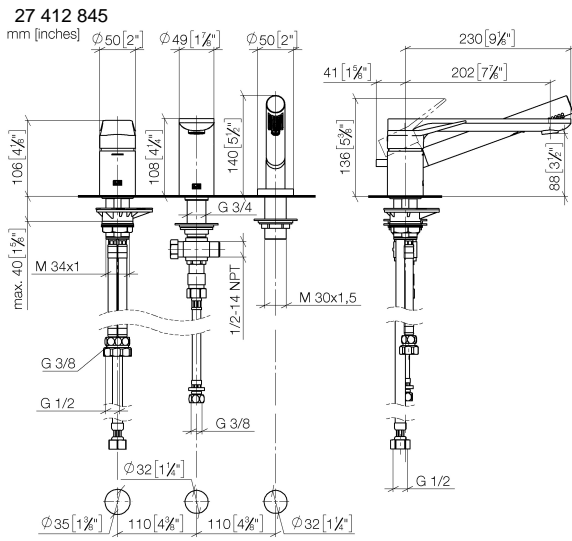

**LISSE Three-hole single-lever bath mixer for bath rim or tile edge installation -
Brushed Dark Platinum**

LISSE

27 412 845

- spout: circular, air-enriched flow
- max. flow 16.9 l/min at 3 bar flow pressure
- Hand shower: COMPACT RAIN, max. flow rate 6.8 l/min (at 3 bar)
- complete hand shower set with anti-scale system
- 200mm projection
- automatic bath/shower diverter
- height of mixer 141 mm
- height up to aerator 88 mm
- hole diameter spout 32 mm
- hole diameter single-lever mixer 35 mm
- hole diameter for complete hand shower set 32 mm
- rosette for complete hand shower set Ø 50mm
- metal shower hose 1750mm with integrated anti-twist protection

Intrinsic protection against back flow.

Recommended miscellaneous

Perfecto installation kit - 12 614 970 90

Recommended miscellaneous

**Decorative caps for Perfecto -
Brushed Dark Platinum** 12 801 970-99
• 1 pair

Flow rate chart

Certificates

Belgaqua_24-008-
27_4.

27 412 845

Spare parts list

| No. | Item Number | Name | Quantity used | Delivery time |
|--|--------------------|---|---------------|---------------|
| 1 | 29 300 845-99 | connection | 1 | - |
| Spare part can no longer be ordered, please order the replacement item | | | | |
| 2 | 13 512 845-99 | spout | 1 | - |
| Spare part can no longer be ordered, please order the replacement item | | | | |
| 3 | 27 702 979-99 | Hand shower set for bath rim or tile edge installation - Brushed Dark Platinum | 1 | 30 |
| 4 | 90 24 03 168 00 90 | nipple | 1 | 2 |
| 5 | 12 502 970 90 | High pressure hose 1/2" x 1/2" x 400 mm - | 1 | 2 |