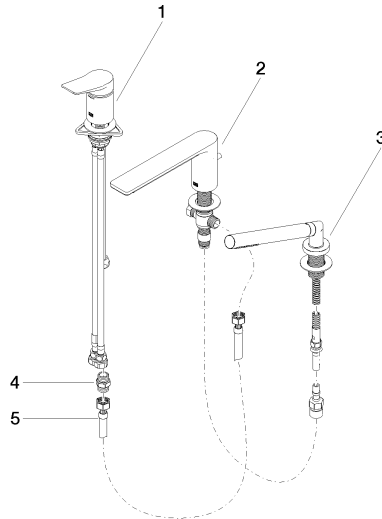

**LISSE Three-hole single-lever bath mixer for bath rim or tile edge installation -
Brushed Dark Platinum**

LISSE

27 412 845

- spout: circular, air-enriched flow
- max. flow 16.9 l/min at 3 bar flow pressure
- Hand shower: COMPACT RAIN, max. flow rate 6.8 l/min (at 3 bar)
- complete hand shower set with anti-scale system
- 200mm projection
- automatic bath/shower diverter
- height of mixer 141 mm
- height up to aerator 88 mm
- hole diameter spout 32 mm
- hole diameter single-lever mixer 35 mm
- hole diameter for complete hand shower set 32 mm
- rosette for complete hand shower set Ø 50mm
- metal shower hose 1750mm with integrated anti-twist protection

Intrinsic protection against back flow.

Recommended miscellaneous

Perfecto installation kit - 12 614 970 90

Recommended miscellaneous

**Decorative caps for Perfecto -
Brushed Dark Platinum** 12 801 970-99
• 1 pair

Flow rate chart

Certificates

Belgaqua_24-008-
27_4.

27 412 845

Spare parts list

| No. | Item Number | Name | Quantity used | Delivery time |
|--|--------------------|---|---------------|---------------|
| 1 | 29 300 845-99 | connection | 1 | - |
| Spare part can no longer be ordered, please order the replacement item | | | | |
| 2 | 13 512 845-99 | spout | 1 | - |
| Spare part can no longer be ordered, please order the replacement item | | | | |
| 3 | 27 702 979-99 | Hand shower set for bath rim or tile edge installation - Brushed Dark Platinum | 1 | 30 |
| 4 | 90 24 03 168 00 90 | nipple | 1 | 2 |
| 5 | 12 502 970 90 | High pressure hose 1/2" x 1/2" x 400 mm - | 1 | 2 |