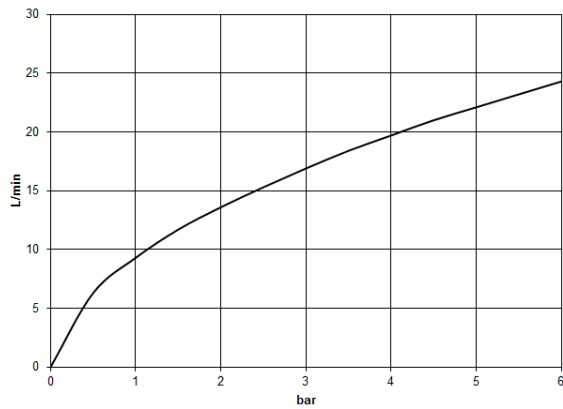

Certificates

Belgaqua_24-008-
27_4.