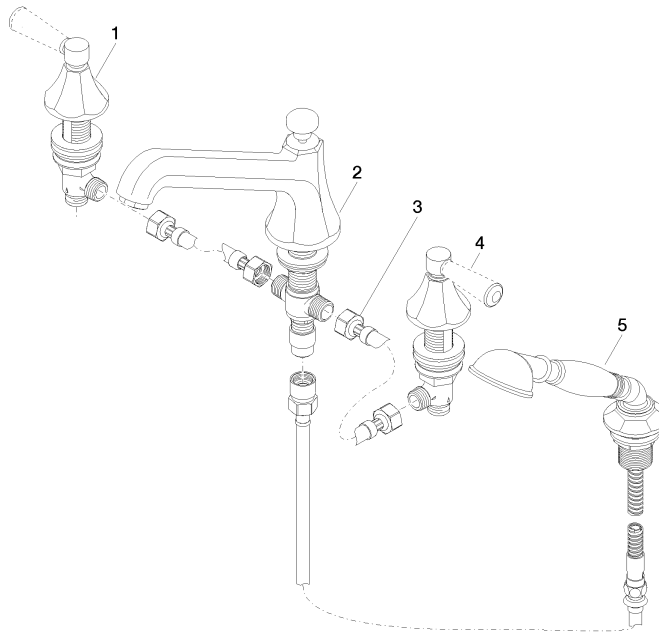

MADISON Bath shower set for bath rim or tile edge installation - Durabross (23kt Gold)

MADISON

27 502 370

- 225mm projection
- complete hand shower set: normal flow
- spout: circular, air-enriched flow
- complete hand shower set with anti-scale system
- automatic bath/shower diverter
- height of mixer 185 mm
- height up to aerator 140 mm
- hole diameter valve 32 mm
- hole diameter spout 32 mm
- hole diameter for complete hand shower set 32 mm
- rosette for spout Ø 70mm
- rosette for complete hand shower set Ø 60mm
- rosette for deck valve Ø 60mm
- metal shower hose 1750mm with integrated anti-twist protection
- max. spout flow rate 23 l/min
- max. flow for complete hand shower set 6.8 l/min

Recommended miscellaneous

Perfecto installation kit -

12 614 970 90

27 502 370
mm [inches]
1:10

Flow rate chart

Certificates

LGA_8028.

Belgaqua_21-380-
27_4.

27 502 370

Spare parts list

No.	Item Number	Name	Quantity used	Delivery time
1	20 000 370-09	side panel	1	60
2	13 502 380-09	spout	1	60
3	12 502 970 90	High pressure hose 1/2" x 1/2" x 400 mm -	2	2
4	20 000 371-09	side panel	1	60
5	27 703 370-09	shower set	1	60