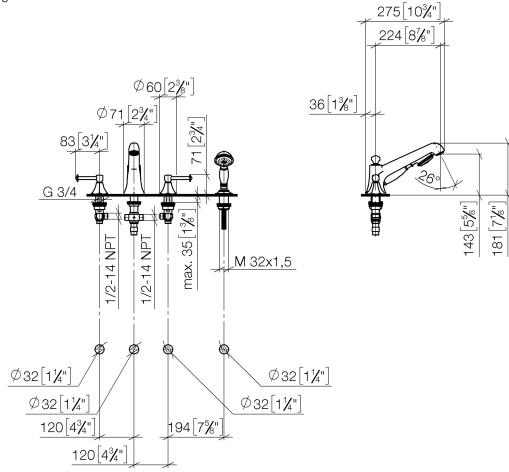

MADISON Bath shower set for bath rim or tile edge installation - Durabross (23kt Gold)

MADISON

27 502 370

- 225mm projection
- complete hand shower set: normal flow
- spout: circular, air-enriched flow
- complete hand shower set with anti-scale system
- automatic bath/shower diverter
- height of mixer 185 mm
- height up to aerator 140 mm
- hole diameter valve 32 mm
- hole diameter spout 32 mm
- hole diameter for complete hand shower set 32 mm
- rosette for spout Ø 70mm
- rosette for complete hand shower set Ø 60mm
- rosette for deck valve Ø 60mm
- metal shower hose 1750mm with integrated anti-twist protection
- max. spout flow rate 23 l/min
- max. flow for complete hand shower set 6.8 l/min

Recommended miscellaneous

Perfecto installation kit -

12 614 970 90

27 502 370
mm [inches]
1:10

Flow rate chart

Certificates

LGA_8028.

Belgaqua_21-380-
27_4.

27 502 370

Spare parts list

No.	Item Number	Name	Quantity used	Delivery time
1	20 000 370-09	side panel	1	60
2	13 502 380-09	spout	1	60
3	12 502 970 90	High pressure hose 1/2" x 1/2" x 400 mm -	2	2
4	20 000 371-09	side panel	1	60
5	27 703 370-09	shower set	1	60