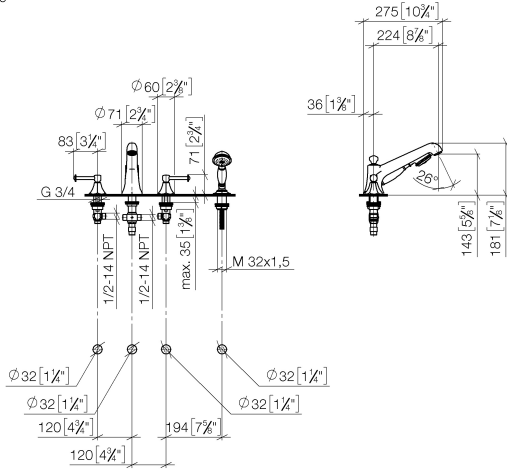

MADISON Bath shower set for bath rim or tile edge installation - Brushed Durabron (23kt Gold)

MADISON

27 502 370

- 225mm projection
- complete hand shower set: normal flow
- spout: circular, air-enriched flow
- complete hand shower set with anti-scale system
- automatic bath/shower diverter
- height of mixer 185 mm
- height up to aerator 140 mm
- hole diameter valve 32 mm
- hole diameter spout 32 mm
- hole diameter for complete hand shower set 32 mm
- rosette for spout Ø 70mm
- rosette for complete hand shower set Ø 60mm
- rosette for deck valve Ø 60mm
- metal shower hose 1750mm with integrated anti-twist protection
- max. spout flow rate 23 l/min
- max. flow for complete hand shower set 6.8 l/min

Recommended miscellaneous

Perfecto installation kit - 12 614 970 90

27 502 370
mm [inches]
1:10

Flow rate chart

Certificates

LGA_8028. Belgaqua_21-380-
27_4.

27 502 370

Spare parts list

No.	Item Number	Name	Quantity used	Delivery time
1	20 000 370-28	side panel	1	60
2	13 502 380-28	spout	1	-
Spare part can no longer be ordered, please order the replacement item				
3	12 502 970 90	High pressure hose 1/2" x 1/2" x 400 mm -	2	2
4	20 000 371-28	side panel	1	60
5	27 703 370-28	shower set	1	-
Spare part can no longer be ordered, please order the replacement item				