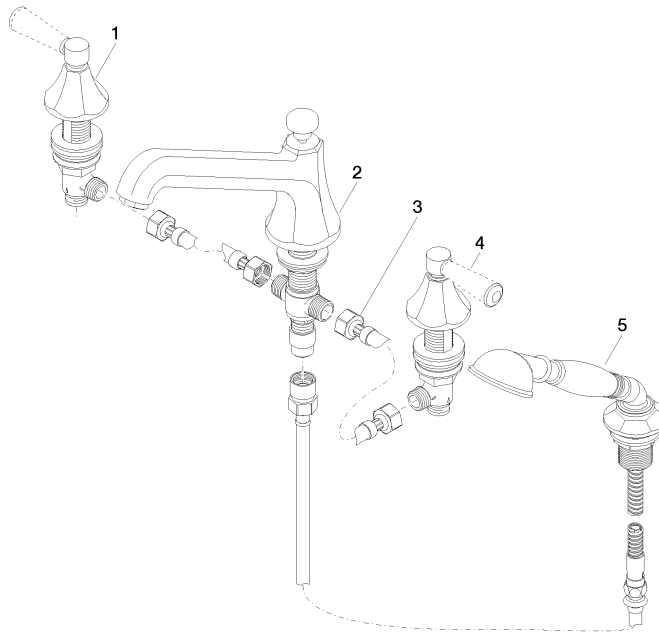

MADISON Bath shower set for bath rim or tile edge installation - Brushed Durabron (23kt Gold)

MADISON

27 502 370

- 225mm projection
- complete hand shower set: normal flow
- spout: circular, air-enriched flow
- complete hand shower set with anti-scale system
- automatic bath/shower diverter
- height of mixer 185 mm
- height up to aerator 140 mm
- hole diameter valve 32 mm
- hole diameter spout 32 mm
- hole diameter for complete hand shower set 32 mm
- rosette for spout Ø 70mm
- rosette for complete hand shower set Ø 60mm
- rosette for deck valve Ø 60mm
- metal shower hose 1750mm with integrated anti-twist protection
- max. spout flow rate 23 l/min
- max. flow for complete hand shower set 6.8 l/min

Recommended miscellaneous

Perfecto installation kit - 12 614 970 90

27 502 370
mm [inches]
1:10

Flow rate chart

Certificates

LGA_8028. Belgaqua_21-380-
27_4.

27 502 370

Spare parts list

No.	Item Number	Name	Quantity used	Delivery time
1	20 000 370-28	side panel	1	60
2	13 502 380-28	spout	1	-
Spare part can no longer be ordered, please order the replacement item				
3	12 502 970 90	High pressure hose 1/2" x 1/2" x 400 mm -	2	2
4	20 000 371-28	side panel	1	60
5	27 703 370-28	shower set	1	-
Spare part can no longer be ordered, please order the replacement item				