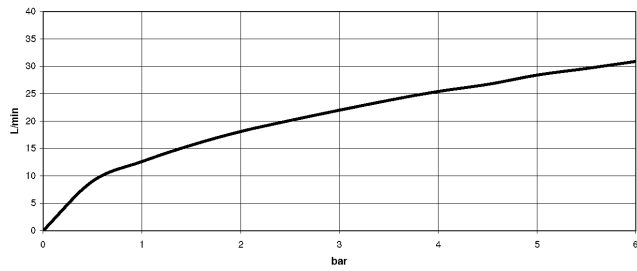

MADISON Bath shower set for bath rim or tile edge installation - Brushed Durabron (23kt Gold)

MADISON

27 502 370

- 225mm projection
- complete hand shower set: normal flow
- spout: circular, air-enriched flow
- complete hand shower set with anti-scale system
- automatic bath/shower diverter
- height of mixer 185 mm
- height up to aerator 140 mm
- hole diameter valve 32 mm
- hole diameter spout 32 mm
- hole diameter for complete hand shower set 32 mm
- rosette for spout Ø 70mm
- rosette for complete hand shower set Ø 60mm
- rosette for deck valve Ø 60mm
- metal shower hose 1750mm with integrated anti-twist protection
- max. spout flow rate 23 l/min
- max. flow for complete hand shower set 6.8 l/min

Recommended miscellaneous

Perfecto installation kit - 12 614 970 90

27 502 370
mm [inches]
1:10

Flow rate chart

Certificates

LGA_8028. Belgaqua_21-380-
27_4.

27 502 370

Spare parts list

No.	Item Number	Name	Quantity used	Delivery time
1	20 000 370-28	side panel	1	60
2	13 502 380-28	spout	1	-
Spare part can no longer be ordered, please order the replacement item				
3	12 502 970 90	High pressure hose 1/2" x 1/2" x 400 mm -	2	2
4	20 000 371-28	side panel	1	60
5	27 703 370-28	shower set	1	-
Spare part can no longer be ordered, please order the replacement item				