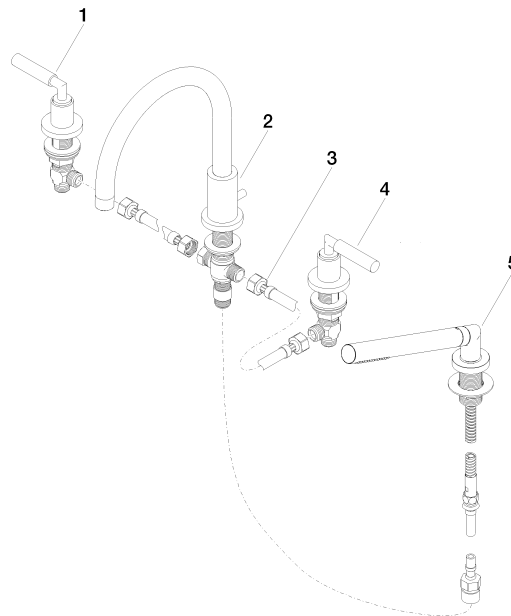

TARA Bath shower set for bath rim or tile edge installation - Brushed Champagne (22kt Gold)

TARA

27 512 882

- spout: circular, air-enriched flow
- max. flow 23.5 l/min at 3 bar flow pressure
- Hand shower: COMPACT RAIN, max. flow rate 6.8 l/min (at 3 bar)
- complete hand shower set with anti-scale system
- 220mm projection
- with anti-scale system
- automatic bath/shower diverter
- height of mixer 290 mm
- height up to aerator 135 mm
- hole diameter valve 32 mm
- hole diameter spout 32 mm
- hole diameter for complete hand shower set 32 mm
- rosette for spout Ø 55mm
- rosette for complete hand shower set Ø 50mm
- rosette for deck valve Ø 55mm
- metal shower hose 1750mm with integrated anti-twist protection

Recommended miscellaneous

Perfecto installation kit - 12 614 970 90

Recommended miscellaneous

Decorative caps for Perfecto - Brushed Champagne (22kt Gold) 12 801 970-46
• 1 pair

27 512 882

Flow rate chart

27 512 882

Spare parts list

No.	Item Number	Name	Quantity used	Delivery time
1	20 000 882-46	side panel	1	-
Spare part can no longer be ordered, please order the replacement item				
2	13 512 892-46	spout	1	-
Spare part can no longer be ordered, please order the replacement item				
3	12 502 970 90	High pressure hose 1/2" x 1/2" x 400 mm -	2	2
4	20 000 883-46	side panel	1	-
Spare part can no longer be ordered, please order the replacement item				
5	27 702 979-46	Hand shower set for bath rim or tile edge installation - Brushed Champagne (22kt Gold)	1	30