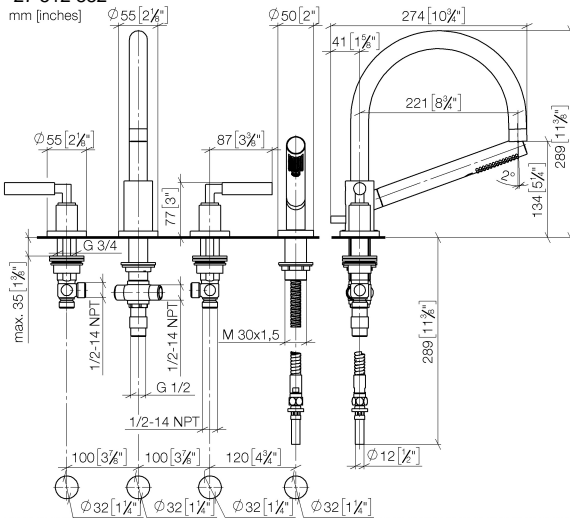

TARA Bath shower set for bath rim or tile edge installation - Brushed Champagne (22kt Gold)

TARA

27 512 882

- spout: circular, air-enriched flow
- max. flow 23.5 l/min at 3 bar flow pressure
- Hand shower: COMPACT RAIN, max. flow rate 6.8 l/min (at 3 bar)
- complete hand shower set with anti-scale system
- 220mm projection
- with anti-scale system
- automatic bath/shower diverter
- height of mixer 290 mm
- height up to aerator 135 mm
- hole diameter valve 32 mm
- hole diameter spout 32 mm
- hole diameter for complete hand shower set 32 mm
- rosette for spout Ø 55mm
- rosette for complete hand shower set Ø 50mm
- rosette for deck valve Ø 55mm
- metal shower hose 1750mm with integrated anti-twist protection

Recommended miscellaneous

Perfecto installation kit - 12 614 970 90

Recommended miscellaneous

Decorative caps for Perfecto - Brushed Champagne (22kt Gold) 12 801 970-46
• 1 pair

27 512 882

Flow rate chart

27 512 882

Spare parts list

No.	Item Number	Name	Quantity used	Delivery time
1	20 000 882-46	side panel	1	-
Spare part can no longer be ordered, please order the replacement item				
2	13 512 892-46	spout	1	-
Spare part can no longer be ordered, please order the replacement item				
3	12 502 970 90	High pressure hose 1/2" x 1/2" x 400 mm -	2	2
4	20 000 883-46	side panel	1	-
Spare part can no longer be ordered, please order the replacement item				
5	27 702 979-46	Hand shower set for bath rim or tile edge installation - Brushed Champagne (22kt Gold)	1	30