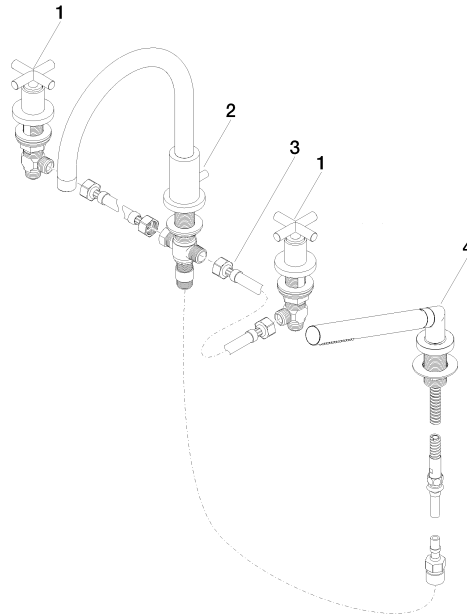

TARA Bath shower set for bath rim or tile edge installation - Brushed Durabross (23kt Gold)

TARA

27 512 892

- spout: circular, air-enriched flow
- max. flow 23.5 l/min at 3 bar flow pressure
- Hand shower: COMPACT RAIN, max. flow rate 6.8 l/min (at 3 bar)
- complete hand shower set with anti-scale system
- 220mm projection
- automatic bath/shower diverter
- height of mixer 290 mm
- height up to aerator 135 mm
- hole diameter spout 32 mm
- hole diameter valve 32 mm
- hole diameter for complete hand shower set 32 mm
- rosette for spout Ø 55mm
- rosette for complete hand shower set Ø 50mm
- rosette for deck valve Ø 55mm
- metal shower hose 2250mm with integrated anti-twist protection

Recommended miscellaneous

Perfecto installation kit - 12 614 970 90

Recommended miscellaneous

Decorative caps for Perfecto - Brushed Durabross (23kt Gold) 12 801 970-28
• 1 pair

27 512 892

Spare parts list

| No. | Item Number | Name | Quantity used | Delivery time |
|--|---------------|--|---------------|---------------|
| 1 | 20 000 892-28 | TARA Deck valve clockwise closing cold or hot - Brushed Durabross (23kt Gold) | 2 | 20 |
| 2 | 13 512 892-28 | spout | 1 | - |
| Spare part can no longer be ordered, please order the replacement item | | | | |
| 3 | 12 502 970 90 | High pressure hose 1/2" x 1/2" x 400 mm - | 1 | 2 |
| 4 | 27 702 979-28 | Hand shower set for bath rim or tile edge installation - Brushed Durabross (23kt Gold) | 1 | 20 |