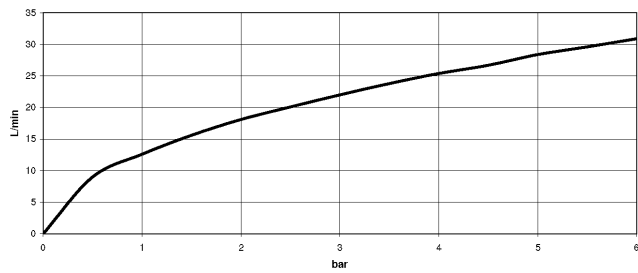

Flow rate chart

Certificates

Belgaqua_22_278_2 WRAS_2310008. LGA_29298.
7_4.