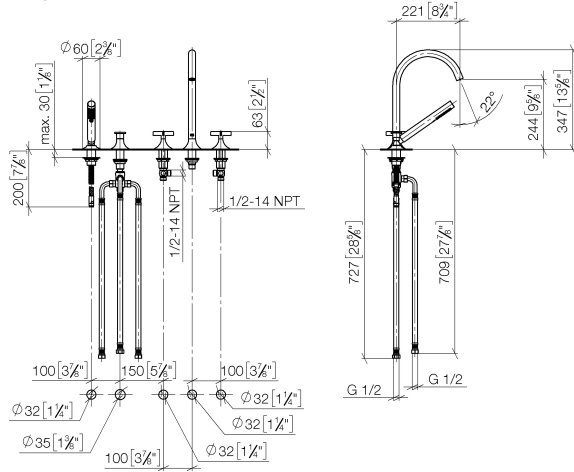

VAIA Five-hole bath mixer for deck mounting with diverter - Brushed Durabronz (23kt Gold)

VAIA

27 522 809

- spout: circular, air-enriched flow
- max. flow 21.5 l/min at 3 bar flow pressure
- Hand shower: COMPACT RAIN, max. flow rate 6.8 l/min (at 3 bar)
- complete hand shower set with anti-scale system
- 220mm projection
- automatic bath/shower diverter
- height of mixer 347 mm
- height up to aerator 244 mm
- hole diameter valve 32 mm
- hole diameter spout 32 mm
- hole diameter for complete hand shower set 32 mm
- rosette for complete hand shower set Ø 60mm
- rosette for spout Ø 60mm
- rosette for deck valve Ø 60mm
- metal shower hose 1750mm with integrated anti-twist protection
- WRAS 2310008

Intrinsic protection against back flow.

	Brushed Durabronz (23kt Gold)	27 522 809-28
	Chrome	27 522 809-00
	Brushed Platinum	27 522 809-06
	Platinum	27 522 809-08
	Dark Chrome	27 522 809-19
	Brushed Bronze	27 522 809-42
	Brushed Champagne (22kt Gold)	27 522 809-46
	Champagne (22kt Gold)	27 522 809-47
	Brushed Dark Platinum	27 522 809-99

27 522 809
mm [inches]
M 1:10

Flow rate chart

Certificates

Belgaqua_22_278_2 WRAS_2310008. LGA_29298.
7_4.

27 522 809
Parts for other finishes can be found here: Chrome

Spare parts list

No.	Item Number	Name	Quantity used	Delivery time
1	27 702 809-28	VAIA Hand shower set for bath rim or tile edge installation - Brushed Durabron (23kt Gold)	1	20
2	29 140 809-28	VAIA Two-way diverter for bath rim or tile edge installation - Brushed Durabron (23kt Gold)	1	20
3	20 000 808-28	VAIA Deck valve clockwise closing hot - Brushed Durabron (23kt Gold)	1	20
4	13 612 809-28	VAIA Bath spout without diverter for deck mounting - Brushed Durabron (23kt Gold)	1	-
Spare part can no longer be ordered, please order the replacement item				
5	20 000 809-28	VAIA Deck valve clockwise closing cold - Brushed Durabron (23kt Gold)	1	20