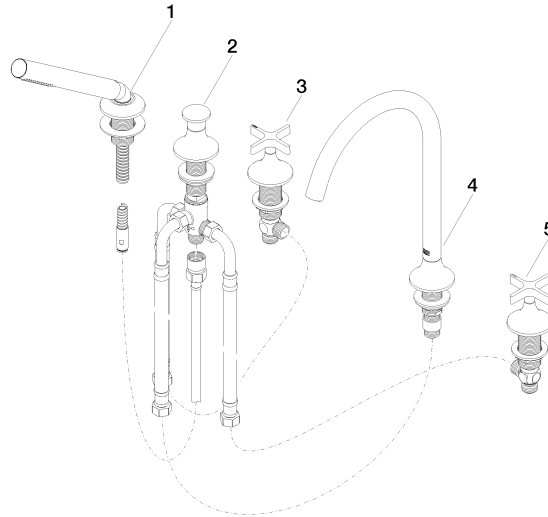

VAIA Five-hole bath mixer for deck mounting with diverter - Brushed Durabronz (23kt Gold)

VAIA

27 522 809

- spout: circular, air-enriched flow
- max. flow 21.5 l/min at 3 bar flow pressure
- Hand shower: COMPACT RAIN, max. flow rate 6.8 l/min (at 3 bar)
- complete hand shower set with anti-scale system
- 220mm projection
- automatic bath/shower diverter
- height of mixer 347 mm
- height up to aerator 244 mm
- hole diameter valve 32 mm
- hole diameter spout 32 mm
- hole diameter for complete hand shower set 32 mm
- rosette for complete hand shower set Ø 60mm
- rosette for spout Ø 60mm
- rosette for deck valve Ø 60mm
- metal shower hose 1750mm with integrated anti-twist protection
- WRAS 2310008

Intrinsic protection against back flow.

	Brushed Durabronz (23kt Gold)	27 522 809-28
	Chrome	27 522 809-00
	Brushed Platinum	27 522 809-06
	Platinum	27 522 809-08
	Dark Chrome	27 522 809-19
	Brushed Bronze	27 522 809-42
	Brushed Champagne (22kt Gold)	27 522 809-46
	Champagne (22kt Gold)	27 522 809-47
	Brushed Dark Platinum	27 522 809-99

27 522 809
mm [inches]
M 1:10

Flow rate chart

Certificates

Belgaqua_22_278_2 WRAS_2310008. LGA_29298.
7_4.

27 522 809
Parts for other finishes can be found here: Chrome

Spare parts list

No.	Item Number	Name	Quantity used	Delivery time
1	27 702 809-28	VAIA Hand shower set for bath rim or tile edge installation - Brushed Durabron (23kt Gold)	1	20
2	29 140 809-28	VAIA Two-way diverter for bath rim or tile edge installation - Brushed Durabron (23kt Gold)	1	20
3	20 000 808-28	VAIA Deck valve clockwise closing hot - Brushed Durabron (23kt Gold)	1	20
4	13 612 809-28	VAIA Bath spout without diverter for deck mounting - Brushed Durabron (23kt Gold)	1	-
Spare part can no longer be ordered, please order the replacement item				
5	20 000 809-28	VAIA Deck valve clockwise closing cold - Brushed Durabron (23kt Gold)	1	20