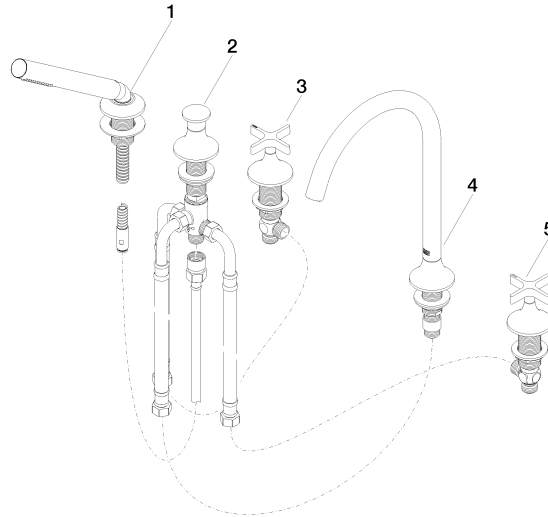

**VAIA Five-hole bath mixer for deck mounting with diverter - Brushed
Champagne (22kt Gold)**

VAIA

27 522 809

- spout: circular, air-enriched flow
- max. flow 21.5 l/min at 3 bar flow pressure
- Hand shower: COMPACT RAIN, max. flow rate 6.8 l/min (at 3 bar)
- complete hand shower set with anti-scale system
- 220mm projection
- automatic bath/shower diverter
- height of mixer 347 mm
- height up to aerator 244 mm
- hole diameter valve 32 mm
- hole diameter spout 32 mm
- hole diameter for complete hand shower set 32 mm
- rosette for complete hand shower set Ø 60mm
- rosette for spout Ø 60mm
- rosette for deck valve Ø 60mm
- metal shower hose 1750mm with integrated anti-twist protection
- WRAS 2310008

VAIA Five-hole bath mixer for deck mounting with diverter - Brushed Champagne (22kt Gold)

VAIA

27 522 809
mm [inches]
M 1:10

Flow rate chart

Certificates

Belgaqua_22_278_2 WRAS_2310008. LGA_29298.
7_4.

27 522 809
Parts for other
finishes can be found
here: [Chrome](#)

Spare parts list

No.	Item Number	Name	Quantity used	Delivery time
1	27 702 809-46	VAIA Hand shower set for bath rim or tile edge installation - Brushed Champagne (22kt Gold)	1	30
2	29 140 809-46	VAIA Two-way diverter for bath rim or tile edge installation - Brushed Champagne (22kt Gold)	1	30
3	20 000 808-46	VAIA Deck valve clockwise closing hot - Brushed Champagne (22kt Gold)	1	30
4	13 612 809-46	spout	1	-
Spare part can no longer be ordered, please order the replacement item				
5	20 000 809-46	VAIA Deck valve clockwise closing cold - Brushed Champagne (22kt Gold)	1	30