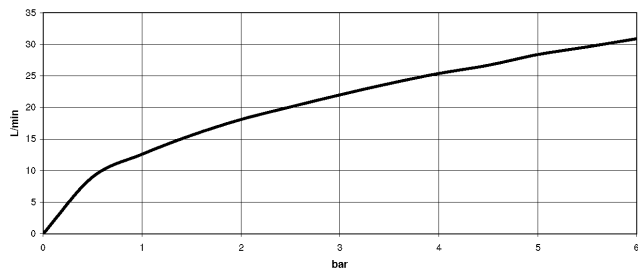

**VAIA Five-hole bath mixer for deck mounting with diverter - Brushed
Champagne (22kt Gold)**

VAIA

27 522 809

- spout: circular, air-enriched flow
- max. flow 21.5 l/min at 3 bar flow pressure
- Hand shower: COMPACT RAIN, max. flow rate 6.8 l/min (at 3 bar)
- complete hand shower set with anti-scale system
- 220mm projection
- automatic bath/shower diverter
- height of mixer 347 mm
- height up to aerator 244 mm
- hole diameter valve 32 mm
- hole diameter spout 32 mm
- hole diameter for complete hand shower set 32 mm
- rosette for complete hand shower set Ø 60mm
- rosette for spout Ø 60mm
- rosette for deck valve Ø 60mm
- metal shower hose 1750mm with integrated anti-twist protection
- WRAS 2310008

Intrinsic protection against back flow.

	Brushed Champagne (22kt Gold)	27 522 809-46
	Chrome	27 522 809-00
	Brushed Platinum	27 522 809-06
	Platinum	27 522 809-08
	Dark Chrome	27 522 809-19
	Brushed Durabronze (23kt Gold)	27 522 809-28
	Brushed Bronze	27 522 809-42
	Champagne (22kt Gold)	27 522 809-47
	Brushed Dark Platinum	27 522 809-99

VAIA Five-hole bath mixer for deck mounting with diverter - Brushed Champagne (22kt Gold)

VAIA

27 522 809
mm [inches]
M 1:10

Flow rate chart

Certificates

Belgaqua_22_278_2 WRAS_2310008. LGA_29298.
7_4.

27 522 809
Parts for other
finishes can be found
here: [Chrome](#)