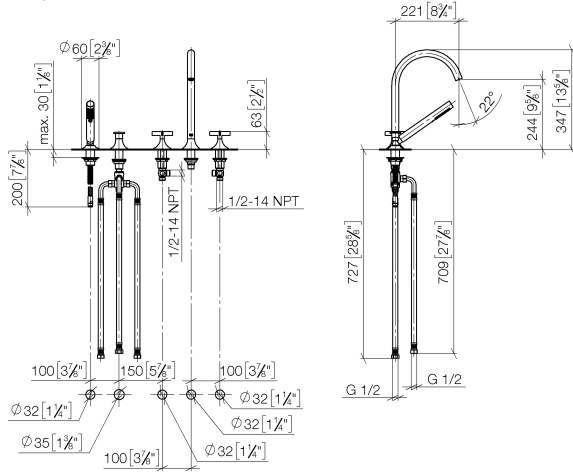

**VAIA Five-hole bath mixer for deck mounting with diverter - Brushed
Champagne (22kt Gold)**

VAIA

27 522 809

- spout: circular, air-enriched flow
- max. flow 21.5 l/min at 3 bar flow pressure
- Hand shower: COMPACT RAIN, max. flow rate 6.8 l/min (at 3 bar)
- complete hand shower set with anti-scale system
- 220mm projection
- automatic bath/shower diverter
- height of mixer 347 mm
- height up to aerator 244 mm
- hole diameter valve 32 mm
- hole diameter spout 32 mm
- hole diameter for complete hand shower set 32 mm
- rosette for complete hand shower set Ø 60mm
- rosette for spout Ø 60mm
- rosette for deck valve Ø 60mm
- metal shower hose 1750mm with integrated anti-twist protection
- WRAS 2310008

Intrinsic protection against back flow.

	Brushed Champagne (22kt Gold)	27 522 809-46
	Chrome	27 522 809-00
	Brushed Platinum	27 522 809-06
	Platinum	27 522 809-08
	Dark Chrome	27 522 809-19
	Brushed Durabronze (23kt Gold)	27 522 809-28
	Brushed Bronze	27 522 809-42
	Champagne (22kt Gold)	27 522 809-47
	Brushed Dark Platinum	27 522 809-99

VAIA Five-hole bath mixer for deck mounting with diverter - Brushed Champagne (22kt Gold)

VAIA

27 522 809
mm [inches]
M 1:10

Flow rate chart

Certificates

Belgaqua_22_278_2 WRAS_2310008. LGA_29298.
7_4.

27 522 809
Parts for other
finishes can be found
here: [Chrome](#)

Spare parts list

No.	Item Number	Name	Quantity used	Delivery time
1	27 702 809-46	VAIA Hand shower set for bath rim or tile edge installation - Brushed Champagne (22kt Gold)	1	30
2	29 140 809-46	VAIA Two-way diverter for bath rim or tile edge installation - Brushed Champagne (22kt Gold)	1	30
3	20 000 808-46	VAIA Deck valve clockwise closing hot - Brushed Champagne (22kt Gold)	1	30
4	13 612 809-46	spout	1	-
Spare part can no longer be ordered, please order the replacement item				
5	20 000 809-46	VAIA Deck valve clockwise closing cold - Brushed Champagne (22kt Gold)	1	30