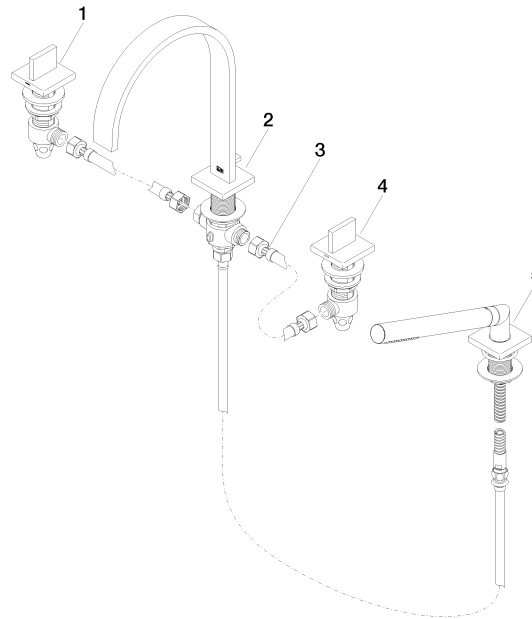

MEM Bath shower set for bath rim or tile edge installation - Brushed Champagne (22kt Gold)

MEM

27 532 782

- 220mm projection
- spout: rectangular normal flow
- max. flow 27.3 l/min at 3 bar flow pressure
- Hand shower: COMPACT RAIN, max. flow rate 6.8 l/min (at 3 bar)
- complete hand shower set with anti-scale system
- automatic bath/shower diverter
- height of mixer 300 mm
- height up to aerator 170 mm
- hole diameter valve 32 mm
- hole diameter spout 32 mm
- hole diameter for complete hand shower set 32 mm
- rosette for spout 60 x 60mm
- rosette for complete hand shower set 60 x 60mm
- rosette for deck valve 60 x 60mm
- metal shower hose 1750mm with integrated anti-twist protection
- WRAS 2306058

Recommended miscellaneous

Perfecto installation kit - 12 614 970 90

Recommended miscellaneous

Decorative caps for Perfecto - Brushed Champagne (22kt Gold) 12 801 970-46
• 1 pair

27 532 782

Spare parts list

No.	Item Number	Name	Quantity used	Delivery time
1	20 000 783-46	MEM Deck valve anti-clockwise closing hot - Brushed Champagne (22kt Gold)	1	30
2	13 512 782-46	spout	1	-
Spare part can no longer be ordered, please order the replacement item				
3	12 502 970 90	High pressure hose 1/2" x 1/2" x 400 mm -	1	2
4	20 000 782-46	MEM Deck valve clockwise closing cold - Brushed Champagne (22kt Gold)	1	30
5	27 702 980-46	Hand shower set for bath rim or tile edge installation - Brushed Champagne (22kt Gold)	1	30