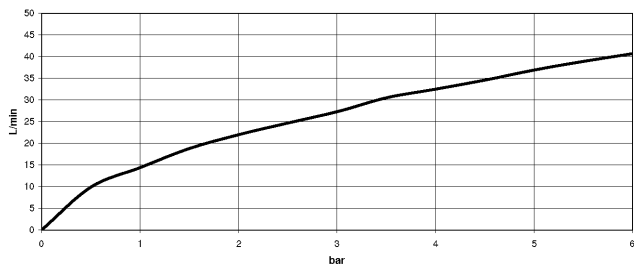

## Recommended miscellaneous

**Decorative caps for Perfecto - Champagne (22kt Gold)** 12 801 970-47  
 • 1 pair

27 532 782

mm [inches]

**Flow rate chart**

**Certificates**

WRAS\_2306058.

27 532 782