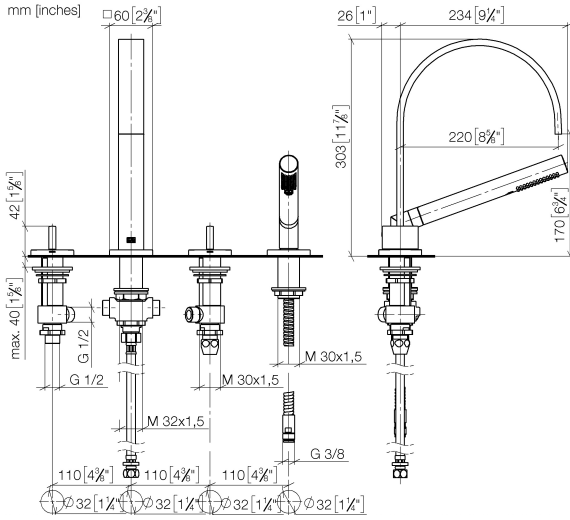

# MEM Bath shower set for bath rim or tile edge installation - Champagne (22kt Gold)

MEM

27 532 782

- 220mm projection
- spout: rectangular normal flow
- max. flow 27.3 l/min at 3 bar flow pressure
- Hand shower: COMPACT RAIN, max. flow rate 6.8 l/min (at 3 bar)
- complete hand shower set with anti-scale system
- automatic bath/shower diverter
- height of mixer 300 mm
- height up to aerator 170 mm
- hole diameter valve 32 mm
- hole diameter spout 32 mm
- hole diameter for complete hand shower set 32 mm
- rosette for spout 60 x 60mm
- rosette for complete hand shower set 60 x 60mm
- rosette for deck valve 60 x 60mm
- metal shower hose 1750mm with integrated anti-twist protection
- WRAS 2306058

## Recommended miscellaneous

**Decorative caps for Perfecto - Champagne (22kt Gold)** 12 801 970-47  
 • 1 pair

27 532 782

mm [inches]

**Flow rate chart**

**Certificates**

WRAS\_2306058.

27 532 782

**Spare parts list**

No.	Item Number	Name	Quantity used	Delivery time
1	20 000 783-47	MEM Deck valve anti-clockwise closing hot - Champagne (22kt Gold)	1	30
2	13 512 782-47	spout	1	-
Spare part can no longer be ordered, please order the replacement item				
3	12 502 970 90	High pressure hose 1/2" x 1/2" x 400 mm -	1	2
4	20 000 782-47	MEM Deck valve clockwise closing cold - Champagne (22kt Gold)	1	30
5	27 702 980-47	Hand shower set for bath rim or tile edge installation - Champagne (22kt Gold)	1	30