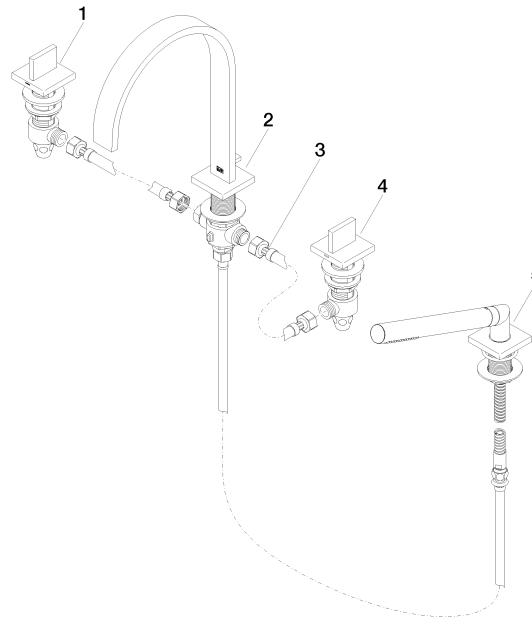

# MEM Bath shower set for bath rim or tile edge installation - Champagne (22kt Gold)

MEM

27 532 782

- 220mm projection
- spout: rectangular normal flow
- max. flow 27.3 l/min at 3 bar flow pressure
- Hand shower: COMPACT RAIN, max. flow rate 6.8 l/min (at 3 bar)
- complete hand shower set with anti-scale system
- automatic bath/shower diverter
- height of mixer 300 mm
- height up to aerator 170 mm
- hole diameter valve 32 mm
- hole diameter spout 32 mm
- hole diameter for complete hand shower set 32 mm
- rosette for spout 60 x 60mm
- rosette for complete hand shower set 60 x 60mm
- rosette for deck valve 60 x 60mm
- metal shower hose 1750mm with integrated anti-twist protection
- WRAS 2306058

## Recommended miscellaneous

**Decorative caps for Perfecto - Champagne (22kt Gold)** 12 801 970-47  
 • 1 pair

27 532 782

mm [inches]

**Flow rate chart**

**Certificates**

WRAS\_2306058.

27 532 782

**Spare parts list**

No.	Item Number	Name	Quantity used	Delivery time
1	20 000 783-47	MEM Deck valve anti-clockwise closing hot - Champagne (22kt Gold)	1	30
2	13 512 782-47	spout	1	-
Spare part can no longer be ordered, please order the replacement item				
3	12 502 970 90	High pressure hose 1/2" x 1/2" x 400 mm -	1	2
4	20 000 782-47	MEM Deck valve clockwise closing cold - Champagne (22kt Gold)	1	30
5	27 702 980-47	Hand shower set for bath rim or tile edge installation - Champagne (22kt Gold)	1	30