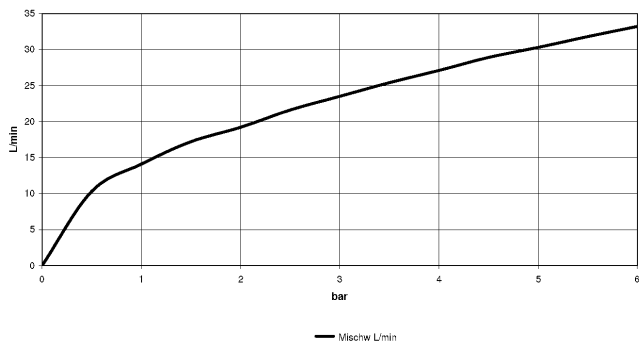

Flow rate chart

Certificates

LGA_38411.

WRAS_2207041.