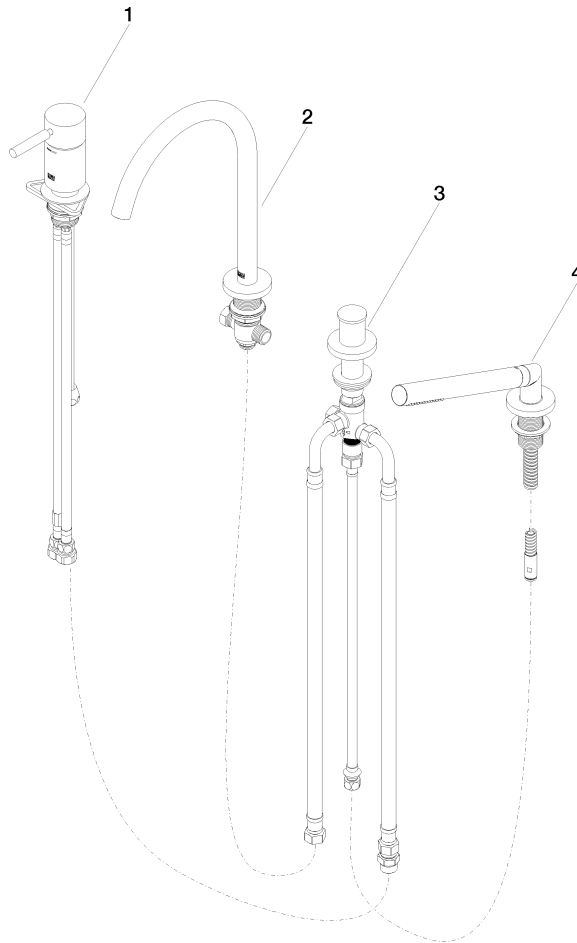

**META Bath shower set for bath rim or tile edge installation - Brushed
Champagne (22kt Gold)**

META

27 632 661

- spout: circular, air-enriched flow
- max. flow 23.5 l/min at 3 bar flow pressure
- Hand shower: COMPACT RAIN, max. flow rate 6.8 l/min (at 3 bar)
- complete hand shower set with anti-scale system
- automatic bath/shower diverter
- 221mm projection
- height of mixer 319 mm
- height up to aerator 216 mm
- hole diameter spout 35 mm
- hole diameter single-lever mixer 35 mm
- hole diameter for complete hand shower set 32 mm
- rosette for spout Ø 60mm
- rosette for single-lever mixer Ø 55mm
- rosette for complete hand shower set Ø 60mm
- metal shower hose 1750mm with integrated anti-twist protection
- WRAS 2207041

Flow rate chart

Certificates

LGA_38411.

WRAS_2207041.

META Bath shower set for bath rim or tile edge installation - Brushed Champagne (22kt Gold)

META

27 632 661
Parts for other finishes can be found here: [Chrome](#)

Spare parts list

No.	Item Number	Name	Quantity used	Delivery time
1	29 300 660-46	META Single-lever bath mixer for bath rim or tile edge installation - Brushed Champagne (22kt Gold)	1	30
2	13 512 661-46	spout	1	-
Spare part can no longer be ordered, please order the replacement item				
3	29 140 660-46	META Two-way diverter for bath rim or tile edge installation - Brushed Champagne (22kt Gold)	1	30
4	27 702 660-46	META Hand shower set for bath rim or tile edge installation - Brushed Champagne (22kt Gold)	1	30