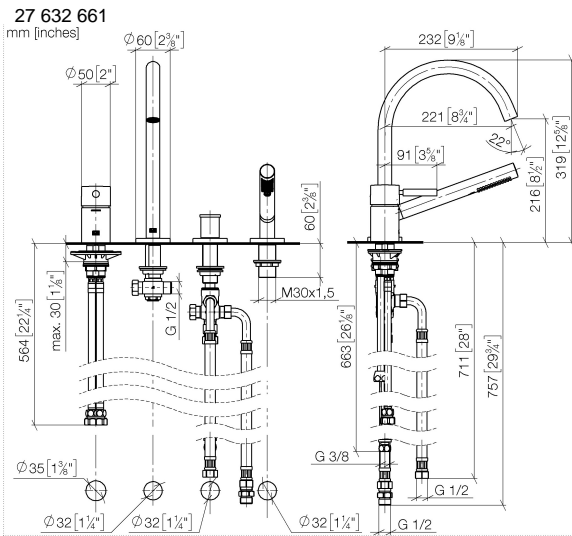

**META Bath shower set for bath rim or tile edge installation - Brushed
Champagne (22kt Gold)**

META

27 632 661

- spout: circular, air-enriched flow
- max. flow 23.5 l/min at 3 bar flow pressure
- Hand shower: COMPACT RAIN, max. flow rate 6.8 l/min (at 3 bar)
- complete hand shower set with anti-scale system
- automatic bath/shower diverter
- 221mm projection
- height of mixer 319 mm
- height up to aerator 216 mm
- hole diameter spout 35 mm
- hole diameter single-lever mixer 35 mm
- hole diameter for complete hand shower set 32 mm
- rosette for spout Ø 60mm
- rosette for single-lever mixer Ø 55mm
- rosette for complete hand shower set Ø 60mm
- metal shower hose 1750mm with integrated anti-twist protection
- WRAS 2207041

Intrinsic protection against back flow.

	Brushed Champagne (22kt Gold)	27 632 661-46
	Chrome	27 632 661-00
	Brushed Platinum	27 632 661-06
	Dark Chrome	27 632 661-19
	Light Gold	27 632 661-26
	Brushed Light Gold	27 632 661-27
	Matte Black	27 632 661-33
	Brushed Bronze	27 632 661-42
	Champagne (22kt Gold)	27 632 661-47
	Brushed Chrome	27 632 661-93
	Brushed Dark Platinum	27 632 661-99

Flow rate chart

Certificates

LGA_38411.

WRAS_2207041.

META Bath shower set for bath rim or tile edge installation - Brushed Champagne (22kt Gold)

META

27 632 661
Parts for other finishes can be found here: [Chrome](#)

Spare parts list

No.	Item Number	Name	Quantity used	Delivery time
1	29 300 660-46	META Single-lever bath mixer for bath rim or tile edge installation - Brushed Champagne (22kt Gold)	1	30
2	13 512 661-46	spout	1	-
Spare part can no longer be ordered, please order the replacement item				
3	29 140 660-46	META Two-way diverter for bath rim or tile edge installation - Brushed Champagne (22kt Gold)	1	30
4	27 702 660-46	META Hand shower set for bath rim or tile edge installation - Brushed Champagne (22kt Gold)	1	30