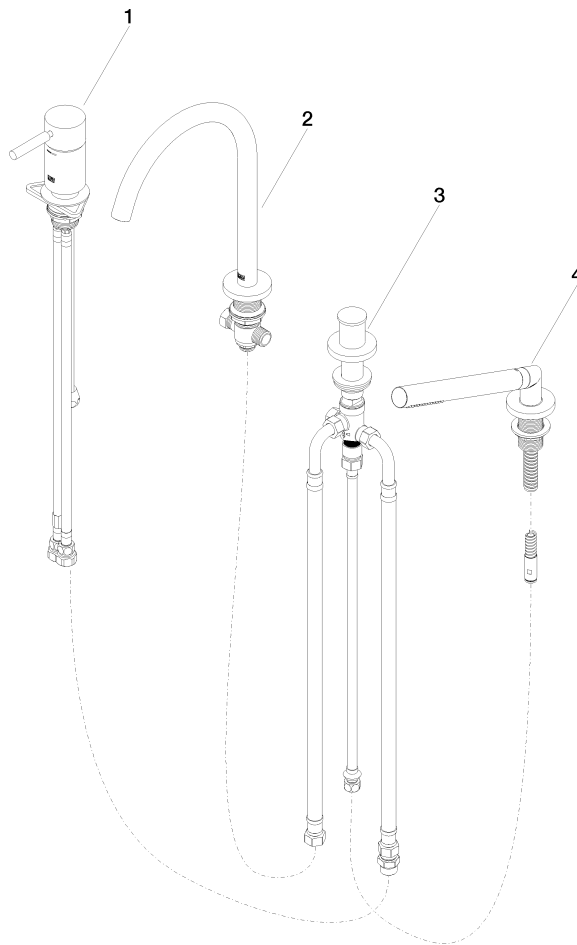

**META Bath shower set for bath rim or tile edge installation - Champagne (22kt Gold)**

META

27 632 661

- spout: circular, air-enriched flow
- max. flow 23.5 l/min at 3 bar flow pressure
- Hand shower: COMPACT RAIN, max. flow rate 6.8 l/min (at 3 bar)
- complete hand shower set with anti-scale system
- automatic bath/shower diverter
- 221mm projection
- height of mixer 319 mm
- height up to aerator 216 mm
- hole diameter spout 35 mm
- hole diameter single-lever mixer 35 mm
- hole diameter for complete hand shower set 32 mm
- rosette for spout Ø 60mm
- rosette for single-lever mixer Ø 55mm
- rosette for complete hand shower set Ø 60mm
- metal shower hose 1750mm with integrated anti-twist protection
- WRAS 2207041

**Recommended miscellaneous**

**Perfecto installation kit -** 12 614 970 90

**Recommended miscellaneous**

**Decorative caps for Perfecto - Champagne (22kt Gold)** 12 801 970-47  
• 1 pair

27 632 661

**Spare parts list**

No.	Item Number	Name	Quantity used	Delivery time
1	29 300 660-47	META Single-lever bath mixer for bath rim or tile edge installation - Champagne (22kt Gold)	1	30
2	13 512 661-47	spout	1	-
Spare part can no longer be ordered, please order the replacement item				
3	29 140 660-47	META Two-way diverter for bath rim or tile edge installation - Champagne (22kt Gold)	1	30
4	27 702 660-47	META Hand shower set for bath rim or tile edge installation - Champagne (22kt Gold)	1	30