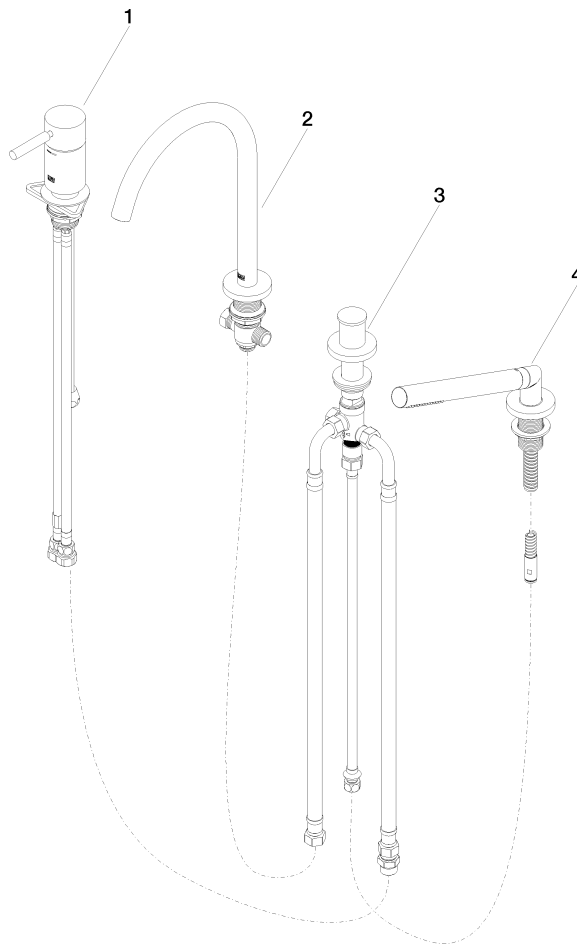

# META Bath shower set for bath rim or tile edge installation - Brushed Dark Platinum

META

27 632 661

- spout: circular, air-enriched flow
- max. flow 23.5 l/min at 3 bar flow pressure
- Hand shower: COMPACT RAIN, max. flow rate 6.8 l/min (at 3 bar)
- complete hand shower set with anti-scale system
- automatic bath/shower diverter
- 221mm projection
- height of mixer 319 mm
- height up to aerator 216 mm
- hole diameter spout 35 mm
- hole diameter single-lever mixer 35 mm
- hole diameter for complete hand shower set 32 mm
- rosette for spout Ø 60mm
- rosette for single-lever mixer Ø 55mm
- rosette for complete hand shower set Ø 60mm
- metal shower hose 1750mm with integrated anti-twist protection
- WRAS 2207041

## Recommended miscellaneous

**Perfecto installation kit -** 12 614 970 90

## Recommended miscellaneous

**Decorative caps for Perfecto - Brushed Dark Platinum** 12 801 970-99  
• 1 pair

27 632 661

**Spare parts list**

No.	Item Number	Name	Quantity used	Delivery time
1	29 300 660-99	META Single-lever bath mixer for bath rim or tile edge installation - Brushed Dark Platinum	1	30
2	13 512 661-99	spout	1	-
Spare part can no longer be ordered, please order the replacement item				
3	29 140 660-99	META Two-way diverter for bath rim or tile edge installation - Brushed Dark Platinum	1	30
4	27 702 660-99	META Hand shower set for bath rim or tile edge installation - Brushed Dark Platinum	1	30