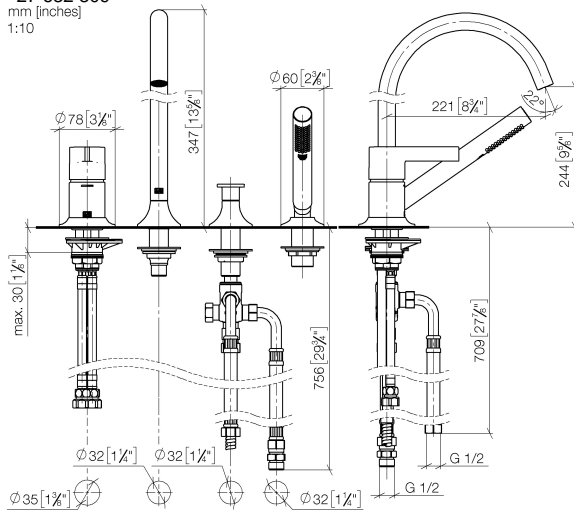

VAIA Bath shower set for bath rim or tile edge installation - Brushed Durabronz (23kt Gold)

VAIA

27 632 809

- spout: circular, air-enriched flow
 - max. flow 24.6 l/min at 3 bar flow pressure
 - Hand shower: COMPACT RAIN, max. flow rate 6.8 l/min (at 3 bar)
 - complete hand shower set with anti-scale system
 - automatic bath/shower diverter
 - 220mm projection
 - height of mixer 347 mm
 - height up to aerator 244 mm
 - hole diameter spout 32 mm
 - hole diameter single-lever mixer 35 mm
 - hole diameter for complete hand shower set 32 mm
 - rosette for spout Ø 60mm
 - rosette for single-lever mixer Ø 55mm
 - rosette for complete hand shower set Ø 60mm
 - metal shower hose 1750mm with integrated anti-twist protection
- Intrinsic protection against back flow.

Recommended miscellaneous

Perfecto installation kit - 12 614 970 90

Recommended miscellaneous

Decorative caps for Perfecto - Brushed Durabronz (23kt Gold) 12 801 970-28
• 1 pair

27 632 809
mm [inches]
1:10

Flow rate chart

Certificates

LGA_29747.

Belgaqua_21-026-
27_4.

27 632 809

Spare parts list

No.	Item Number	Name	Quantity used	Delivery time
1	29 300 809-28	connection	1	20
2	29 140 809-28	VAIA Two-way diverter for bath rim or tile edge installation - Brushed Durabronz (23kt Gold)	1	20
3	13 612 809-28	VAIA Bath spout without diverter for deck mounting - Brushed Durabronz (23kt Gold)	1	-
Spare part can no longer be ordered, please order the replacement item				
4	27 702 809-28	VAIA Hand shower set for bath rim or tile edge installation - Brushed Durabronz (23kt Gold)	1	20