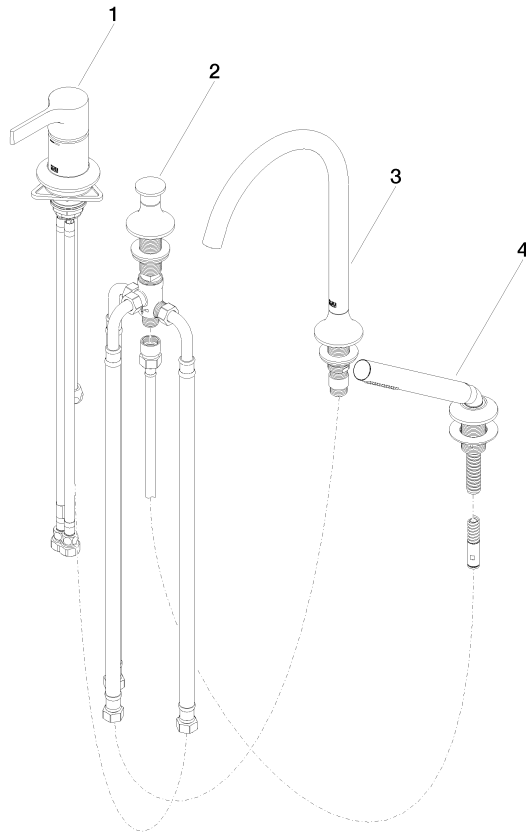

VAIA Bath shower set for bath rim or tile edge installation - Brushed Durabronz (23kt Gold)

VAIA

27 632 809

- spout: circular, air-enriched flow
 - max. flow 24.6 l/min at 3 bar flow pressure
 - Hand shower: COMPACT RAIN, max. flow rate 6.8 l/min (at 3 bar)
 - complete hand shower set with anti-scale system
 - automatic bath/shower diverter
 - 220mm projection
 - height of mixer 347 mm
 - height up to aerator 244 mm
 - hole diameter spout 32 mm
 - hole diameter single-lever mixer 35 mm
 - hole diameter for complete hand shower set 32 mm
 - rosette for spout Ø 60mm
 - rosette for single-lever mixer Ø 55mm
 - rosette for complete hand shower set Ø 60mm
 - metal shower hose 1750mm with integrated anti-twist protection
- Intrinsic protection against back flow.

Recommended miscellaneous

Perfecto installation kit - 12 614 970 90

Recommended miscellaneous

Decorative caps for Perfecto - Brushed Durabronz (23kt Gold) 12 801 970-28
• 1 pair

27 632 809
mm [inches]
1:10

Flow rate chart

Certificates

LGA_29747.

Belgaqua_21-026-
27_4.

27 632 809

Spare parts list

No.	Item Number	Name	Quantity used	Delivery time
1	29 300 809-28	connection	1	20
2	29 140 809-28	VAIA Two-way diverter for bath rim or tile edge installation - Brushed Durabronz (23kt Gold)	1	20
3	13 612 809-28	VAIA Bath spout without diverter for deck mounting - Brushed Durabronz (23kt Gold)	1	-
Spare part can no longer be ordered, please order the replacement item				
4	27 702 809-28	VAIA Hand shower set for bath rim or tile edge installation - Brushed Durabronz (23kt Gold)	1	20