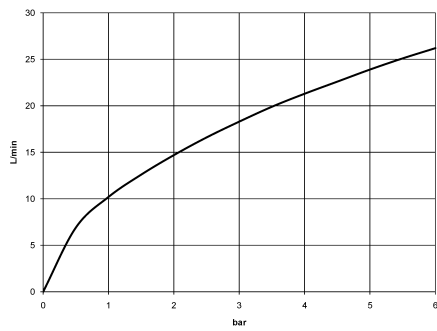

Certificates

LGA_29747.

Belgaqua_21-026-
27_4.