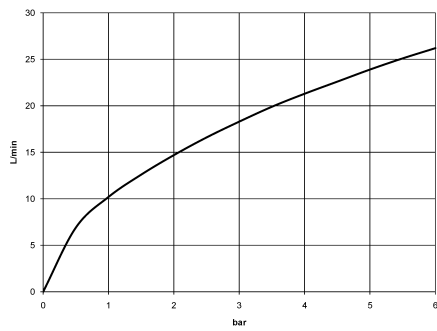

Certificates

LGA_29747.