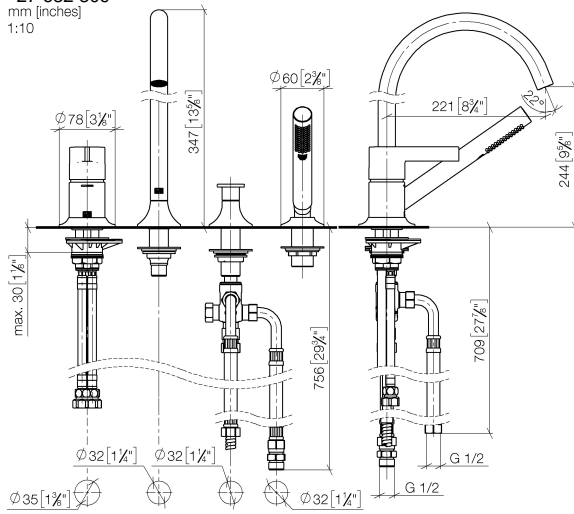

**VAIA Bath shower set for bath rim or tile edge installation - Brushed Champagne (22kt Gold)**

VAIA

27 632 809

- spout: circular, air-enriched flow
- max. flow 24.6 l/min at 3 bar flow pressure
- Hand shower: COMPACT RAIN, max. flow rate 6.8 l/min (at 3 bar)
- complete hand shower set with anti-scale system
- automatic bath/shower diverter
- 220mm projection
- height of mixer 347 mm
- height up to aerator 244 mm
- hole diameter spout 32 mm
- hole diameter single-lever mixer 35 mm
- hole diameter for complete hand shower set 32 mm
- rosette for spout Ø 60mm
- rosette for single-lever mixer Ø 55mm
- rosette for complete hand shower set Ø 60mm
- metal shower hose 1750mm with integrated anti-twist protection

**Recommended miscellaneous**

**Perfecto installation kit -** 12 614 970 90

**Recommended miscellaneous**

**Decorative caps for Perfecto - Brushed Champagne (22kt Gold)** 12 801 970-46  
• 1 pair

**VAIA Bath shower set for bath rim or tile edge installation - Brushed Champagne (22kt Gold)**

VAIA

27 632 809  
mm [inches]  
1:10

**Flow rate chart**

**Certificates**

LGA\_29747.

27 632 809

### Spare parts list

No.	Item Number	Name	Quantity used	Delivery time
1	29 300 809-46	connection	1	30
2	29 140 809-46	VAIA Two-way diverter for bath rim or tile edge installation - Brushed Champagne (22kt Gold)	1	30
3	13 612 809-46	spout	1	-
Spare part can no longer be ordered, please order the replacement item				
4	27 702 809-46	VAIA Hand shower set for bath rim or tile edge installation - Brushed Champagne (22kt Gold)	1	30