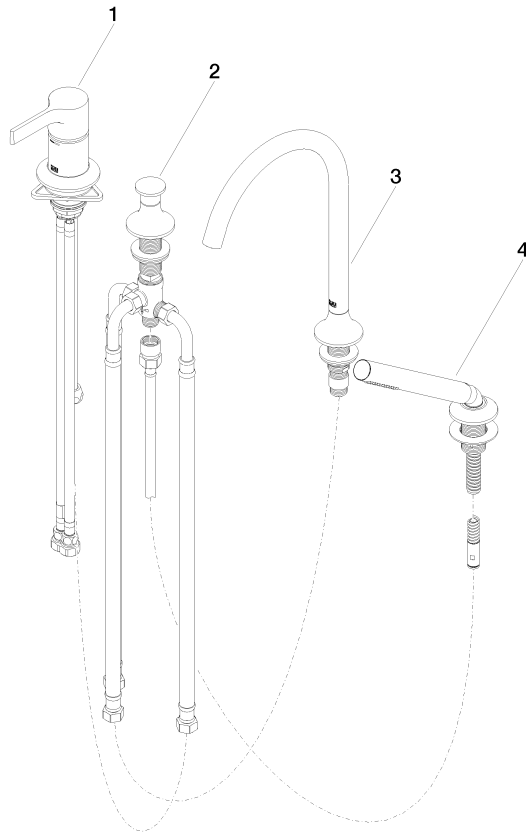

**VAIA Bath shower set for bath rim or tile edge installation - Brushed Champagne (22kt Gold)**

VAIA

27 632 809

- spout: circular, air-enriched flow
- max. flow 24.6 l/min at 3 bar flow pressure
- Hand shower: COMPACT RAIN, max. flow rate 6.8 l/min (at 3 bar)
- complete hand shower set with anti-scale system
- automatic bath/shower diverter
- 220mm projection
- height of mixer 347 mm
- height up to aerator 244 mm
- hole diameter spout 32 mm
- hole diameter single-lever mixer 35 mm
- hole diameter for complete hand shower set 32 mm
- rosette for spout Ø 60mm
- rosette for single-lever mixer Ø 55mm
- rosette for complete hand shower set Ø 60mm
- metal shower hose 1750mm with integrated anti-twist protection

**Recommended miscellaneous**

**Perfecto installation kit -** 12 614 970 90

**Recommended miscellaneous**

**Decorative caps for Perfecto - Brushed Champagne (22kt Gold)** 12 801 970-46  
• 1 pair

**VAIA Bath shower set for bath rim or tile edge installation - Brushed Champagne (22kt Gold)**

VAIA

27 632 809  
mm [inches]  
1:10

**Flow rate chart**

**Certificates**

LGA\_29747.

27 632 809

### Spare parts list

No.	Item Number	Name	Quantity used	Delivery time
1	29 300 809-46	connection	1	30
2	29 140 809-46	VAIA Two-way diverter for bath rim or tile edge installation - Brushed Champagne (22kt Gold)	1	30
3	13 612 809-46	spout	1	-
Spare part can no longer be ordered, please order the replacement item				
4	27 702 809-46	VAIA Hand shower set for bath rim or tile edge installation - Brushed Champagne (22kt Gold)	1	30