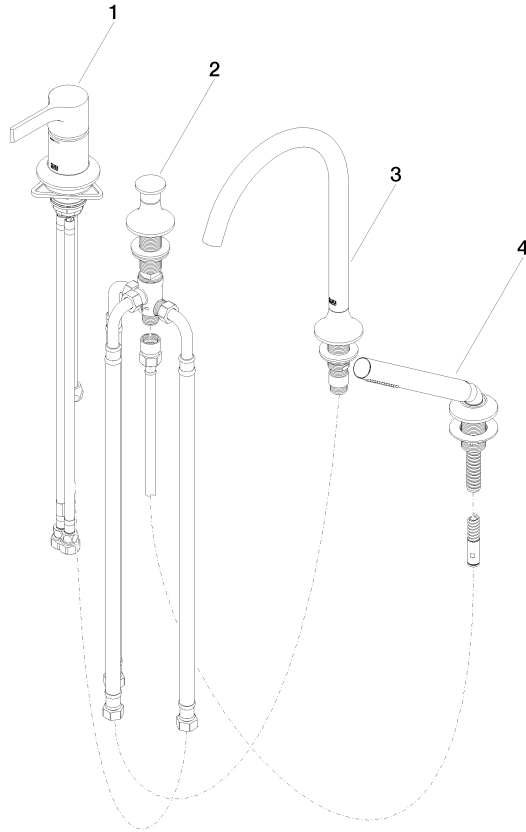

VAIA Bath shower set for bath rim or tile edge installation - Champagne (22kt Gold)

VAIA

27 632 809

- spout: circular, air-enriched flow
- max. flow 24.6 l/min at 3 bar flow pressure
- Hand shower: COMPACT RAIN, max. flow rate 6.8 l/min (at 3 bar)
- complete hand shower set with anti-scale system
- automatic bath/shower diverter
- 220mm projection
- height of mixer 347 mm
- height up to aerator 244 mm
- hole diameter spout 32 mm
- hole diameter single-lever mixer 35 mm
- hole diameter for complete hand shower set 32 mm
- rosette for spout Ø 60mm
- rosette for single-lever mixer Ø 55mm
- rosette for complete hand shower set Ø 60mm
- metal shower hose 1750mm with integrated anti-twist protection

VAIA Bath shower set for bath rim or tile edge installation - Champagne (22kt Gold)

VAIA

27 632 809
mm [inches]
1:10

Flow rate chart

Certificates

LGA_29747.

27 632 809
Parts for other
finishes can be found
here: Chrome

Spare parts list

No.	Item Number	Name	Quantity used	Delivery time
1	29 300 809-47	connection	1	30
2	29 140 809-47	VAIA Two-way diverter for bath rim or tile edge installation - Champagne (22kt Gold)	1	30
3	13 612 809-47	spout	1	-
Spare part can no longer be ordered, please order the replacement item				
4	27 702 809-47	VAIA Hand shower set for bath rim or tile edge installation - Champagne (22kt Gold)	1	30