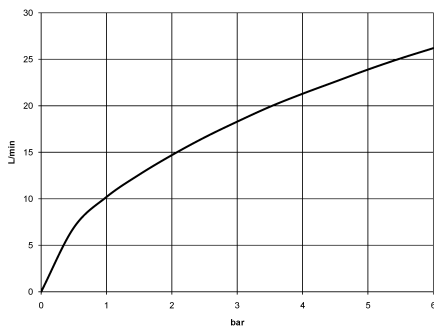

VAIA Bath shower set for bath rim or tile edge installation - Champagne (22kt Gold)

VAIA

27 632 809

- spout: circular, air-enriched flow
- max. flow 24.6 l/min at 3 bar flow pressure
- Hand shower: COMPACT RAIN, max. flow rate 6.8 l/min (at 3 bar)
- complete hand shower set with anti-scale system
- automatic bath/shower diverter
- 220mm projection
- height of mixer 347 mm
- height up to aerator 244 mm
- hole diameter spout 32 mm
- hole diameter single-lever mixer 35 mm
- hole diameter for complete hand shower set 32 mm
- rosette for spout Ø 60mm
- rosette for single-lever mixer Ø 55mm
- rosette for complete hand shower set Ø 60mm
- metal shower hose 1750mm with integrated anti-twist protection

Intrinsic protection against back flow.

	Champagne (22kt Gold)	27 632 809-47
	Chrome	27 632 809-00
	Brushed Platinum	27 632 809-06
	Platinum	27 632 809-08
	Dark Chrome	27 632 809-19
	Brushed Durabronze (23kt Gold)	27 632 809-28
	Brushed Bronze	27 632 809-42
	Brushed Champagne (22kt Gold)	27 632 809-46
	Brushed Dark Platinum	27 632 809-99

VAIA Bath shower set for bath rim or tile edge installation - Champagne (22kt Gold)

VAIA

27 632 809
mm [inches]
1:10

Flow rate chart

Certificates

LGA_29747.

27 632 809
Parts for other
finishes can be found
here: Chrome