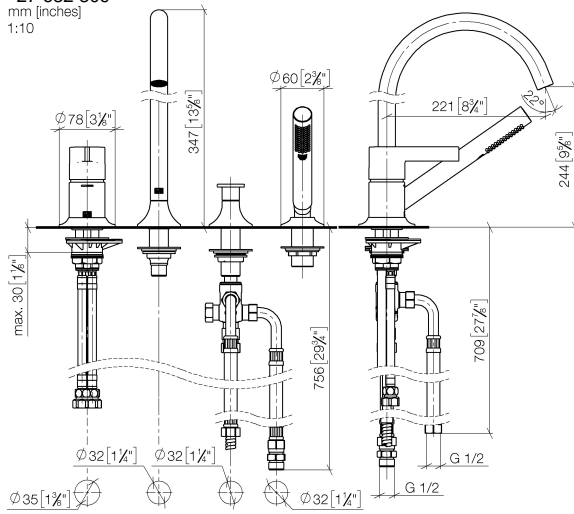

VAIA Bath shower set for bath rim or tile edge installation - Champagne (22kt Gold)

VAIA

27 632 809

- spout: circular, air-enriched flow
- max. flow 24.6 l/min at 3 bar flow pressure
- Hand shower: COMPACT RAIN, max. flow rate 6.8 l/min (at 3 bar)
- complete hand shower set with anti-scale system
- automatic bath/shower diverter
- 220mm projection
- height of mixer 347 mm
- height up to aerator 244 mm
- hole diameter spout 32 mm
- hole diameter single-lever mixer 35 mm
- hole diameter for complete hand shower set 32 mm
- rosette for spout Ø 60mm
- rosette for single-lever mixer Ø 55mm
- rosette for complete hand shower set Ø 60mm
- metal shower hose 1750mm with integrated anti-twist protection

Intrinsic protection against back flow.

	Champagne (22kt Gold)	27 632 809-47
	Chrome	27 632 809-00
	Brushed Platinum	27 632 809-06
	Platinum	27 632 809-08
	Dark Chrome	27 632 809-19
	Brushed Durabronze (23kt Gold)	27 632 809-28
	Brushed Bronze	27 632 809-42
	Brushed Champagne (22kt Gold)	27 632 809-46
	Brushed Dark Platinum	27 632 809-99

VAIA Bath shower set for bath rim or tile edge installation - Champagne (22kt Gold)

VAIA

27 632 809
mm [inches]
1:10

Flow rate chart

Certificates

LGA_29747.

27 632 809
Parts for other
finishes can be found
here: Chrome

Spare parts list

No.	Item Number	Name	Quantity used	Delivery time
1	29 300 809-47	connection	1	30
2	29 140 809-47	VAIA Two-way diverter for bath rim or tile edge installation - Champagne (22kt Gold)	1	30
3	13 612 809-47	spout	1	-
Spare part can no longer be ordered, please order the replacement item				
4	27 702 809-47	VAIA Hand shower set for bath rim or tile edge installation - Champagne (22kt Gold)	1	30