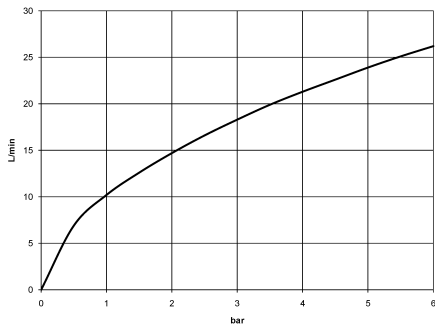

Certificates

IAPMO_4976 (5).   LGA_29747.   Belgaqua_21-026-27_4.