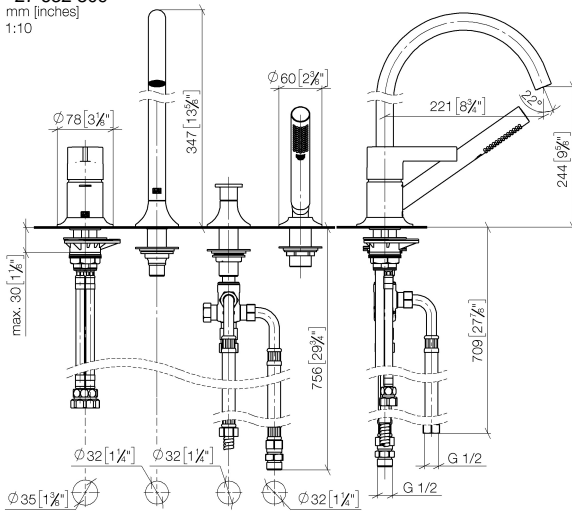

**VAIA Bath shower set for bath rim or tile edge installation - Brushed Dark Platinum**

VAIA

27 632 809

- spout: circular, air-enriched flow
- max. flow 24.6 l/min at 3 bar flow pressure
- Hand shower: COMPACT RAIN, max. flow rate 6.8 l/min (at 3 bar)
- complete hand shower set with anti-scale system
- automatic bath/shower diverter
- 220mm projection
- height of mixer 347 mm
- height up to aerator 244 mm
- hole diameter spout 32 mm
- hole diameter single-lever mixer 35 mm
- hole diameter for complete hand shower set 32 mm
- rosette for spout Ø 60mm
- rosette for single-lever mixer Ø 55mm
- rosette for complete hand shower set Ø 60mm
- metal shower hose 1750mm with integrated anti-twist protection

**Recommended miscellaneous**

**Perfecto installation kit -** 12 614 970 90

**Recommended miscellaneous**

**Decorative caps for Perfecto - Brushed Dark Platinum** 12 801 970-99  
• 1 pair

27 632 809  
mm [inches]  
1:10

### Spare parts list

| No.  | Item Number   | Name   | Quantity used | Delivery time |
|--|---------------|--|---------------|---------------|
| 1  | 29 300 809-99 | connection   | 1             | 30            |
| 2  | 29 140 809-99 | VAIA Two-way diverter for bath rim or tile edge installation - Brushed Dark Platinum | 1             | 30            |
| 3  | 13 612 809-99 | VAIA Bath spout without diverter for deck mounting - Brushed Dark Platinum           | 1             | -             |
| Spare part can no longer be ordered, please order the replacement item |               |  |               |               |
| 4  | 27 702 809-99 | VAIA Hand shower set for bath rim or tile edge installation - Brushed Dark Platinum  | 1             | 30            |