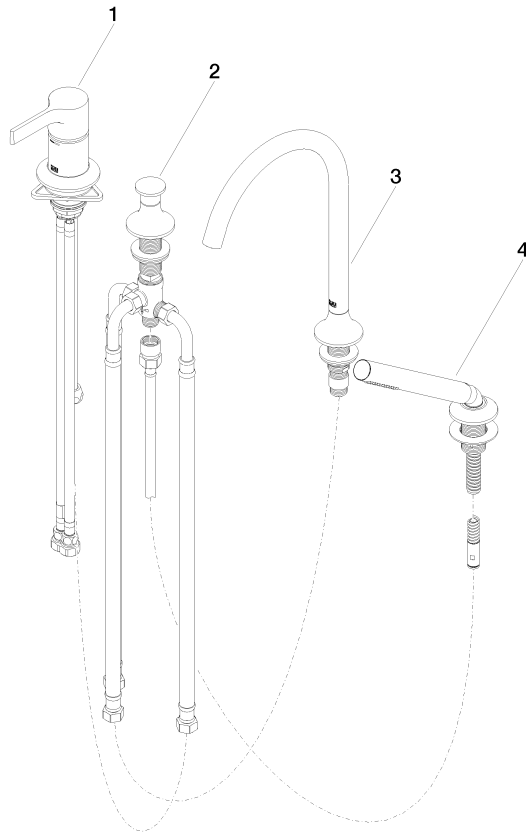

**VAIA Bath shower set for bath rim or tile edge installation - Brushed Dark Platinum**

VAIA

27 632 809

- spout: circular, air-enriched flow
- max. flow 24.6 l/min at 3 bar flow pressure
- Hand shower: COMPACT RAIN, max. flow rate 6.8 l/min (at 3 bar)
- complete hand shower set with anti-scale system
- automatic bath/shower diverter
- 220mm projection
- height of mixer 347 mm
- height up to aerator 244 mm
- hole diameter spout 32 mm
- hole diameter single-lever mixer 35 mm
- hole diameter for complete hand shower set 32 mm
- rosette for spout Ø 60mm
- rosette for single-lever mixer Ø 55mm
- rosette for complete hand shower set Ø 60mm
- metal shower hose 1750mm with integrated anti-twist protection

**Recommended miscellaneous**

**Perfecto installation kit -** 12 614 970 90

**Recommended miscellaneous**

**Decorative caps for Perfecto - Brushed Dark Platinum** 12 801 970-99  
• 1 pair

27 632 809  
mm [inches]  
1:10

### Spare parts list

| No.  | Item Number   | Name   | Quantity used | Delivery time |
|--|---------------|--|---------------|---------------|
| 1  | 29 300 809-99 | connection   | 1             | 30            |
| 2  | 29 140 809-99 | VAIA Two-way diverter for bath rim or tile edge installation - Brushed Dark Platinum | 1             | 30            |
| 3  | 13 612 809-99 | VAIA Bath spout without diverter for deck mounting - Brushed Dark Platinum           | 1             | -             |
| Spare part can no longer be ordered, please order the replacement item |               |  |               |               |
| 4  | 27 702 809-99 | VAIA Hand shower set for bath rim or tile edge installation - Brushed Dark Platinum  | 1             | 30            |