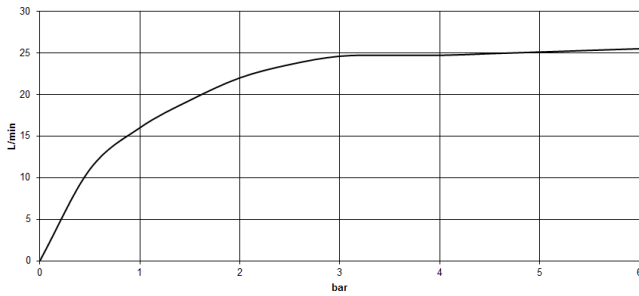

27 632 811

- 167mm projection
- spout: rectangular normal flow
- max. flow 23.8 l/min at 3 bar flow pressure
- Hand shower: COMPACT RAIN, max. flow rate 6.8 l/min (at 3 bar)
- complete hand shower set with anti-scale system
- automatic bath/shower diverter
- height of mixer 198 mm
- height up to aerator 133 mm
- hole diameter spout 28 mm
- hole diameter for complete hand shower set 32 mm
- rosette for mixer 60 x 60mm
- rosette for complete hand shower set 60 x 60mm
- metal shower hose 1750mm with integrated anti-twist protection
- WRAS 2204006

Intrinsic protection against back flow.

	Brushed Platinum	27 632 811-06
	Chrome	27 632 811-00
	Dark Chrome	27 632 811-19
	Brushed Durabrass (23kt Gold)	27 632 811-28
	Brushed Dark Platinum	27 632 811-99

27 632 811

mm [inches]  
M 1:10

**Flow rate chart**

**Certificates**

LGA\_38124.        IAPMO\_4976 (6).        WRAS\_2204006.        Belgaqua\_21-380-27\_4.

27 632 811

Parts for other finishes can be found here: [Chrome](#)