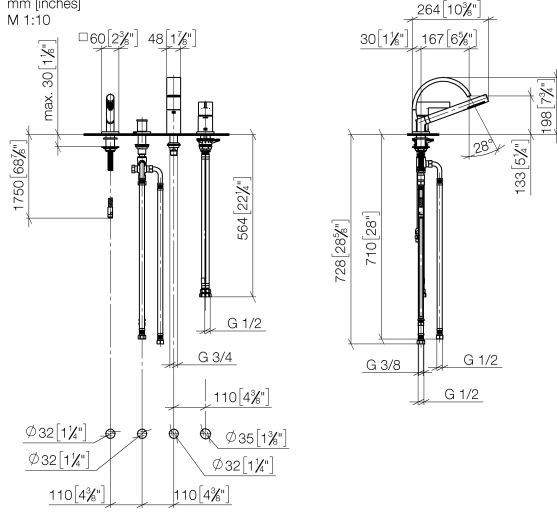

27 632 811

- 167mm projection
- spout: rectangular normal flow
- max. flow 23.8 l/min at 3 bar flow pressure
- Hand shower: COMPACT RAIN, max. flow rate 6.8 l/min (at 3 bar)
- complete hand shower set with anti-scale system
- automatic bath/shower diverter
- height of mixer 198 mm
- height up to aerator 133 mm
- hole diameter spout 28 mm
- hole diameter for complete hand shower set 32 mm
- rosette for mixer 60 x 60mm
- rosette for complete hand shower set 60 x 60mm
- metal shower hose 1750mm with integrated anti-twist protection
- WRAS 2204006

Intrinsic protection against back flow.

	Brushed Platinum	27 632 811-06
	Chrome	27 632 811-00
	Dark Chrome	27 632 811-19
	Brushed Durabrass (23kt Gold)	27 632 811-28
	Brushed Dark Platinum	27 632 811-99

27 632 811

mm [inches]  
M 1:10

**Flow rate chart**

**Certificates**

LGA\_38124.        IAPMO\_4976 (6).        WRAS\_2204006.        Belgaqua\_21-380-27\_4.

27 632 811

Parts for other finishes can be found here: [Chrome](#)

### Spare parts list

No.	Item Number	Name	Quantity used	Delivery time
1	27 702 980-06	Hand shower set for bath rim or tile edge installation - Brushed Platinum	1	10
2	29 140 670-06	Two-way diverter for bath rim or tile edge installation - Brushed Platinum	1	10
3	90 11 70 013 00-06	spout	1	10
4	90 19 70 011 00-06	connection	1	10
5	09 14 10 009 90	seal	1	2
6	09 30 01 117 90	connection	1	2
7	09 23 01 057 90	flow reducer	1	2
8	04 23 10 044 09 90	fixing set	1	2
9	90 31 20 087 00-06	plug	1	10
10	90 31 11 063 00 90	pin	1	2
11	09 20 67 007-06	handle	1	10
12	09 28 30 037-06	cover	1	10
13	09 31 11 044 90	pin	1	2
14	09 27 67 016-06	rosette	1	10
15	09 24 04 448 90	nut	1	2
16	90 15 05 039 00 90	cartridge	1	2
17	09 14 10 201 90	seal	2	2
18	09 30 11 060 90	disc	1	2
19	04 23 10 044 02 90	fixing set	1	2
20	04 23 30 041 00 90	threaded connector	1	2
21	04 30 04 021 00 90	hose	2	2
22	09 24 03 185-00	nipple	2	10
23	09 14 05 004 90	seal	2	2