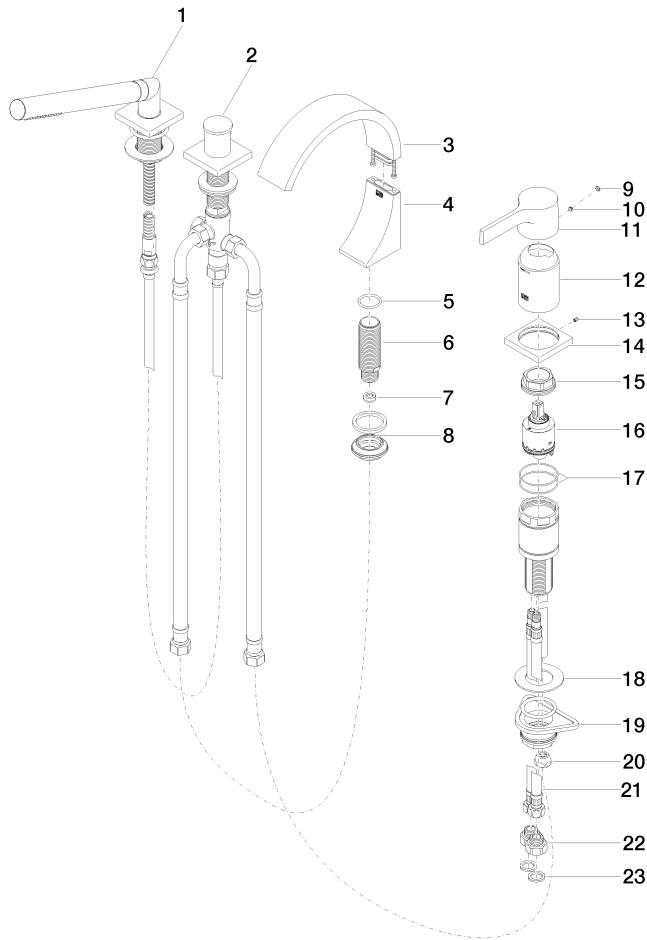

27 632 811

- 167mm projection
- spout: rectangular normal flow
- max. flow 23.8 l/min at 3 bar flow pressure
- Hand shower: COMPACT RAIN, max. flow rate 6.8 l/min (at 3 bar)
- complete hand shower set with anti-scale system
- automatic bath/shower diverter
- height of mixer 198 mm
- height up to aerator 133 mm
- hole diameter spout 28 mm
- hole diameter for complete hand shower set 32 mm
- rosette for mixer 60 x 60mm
- rosette for complete hand shower set 60 x 60mm
- metal shower hose 1750mm with integrated anti-twist protection
- WRAS 2204006

27 632 811

mm [inches]  
M 1:10

**Flow rate chart**

**Certificates**

LGA\_38124.        IAPMO\_4976 (6).        WRAS\_2204006.        Belgaqua\_21-380-27\_4.

27 632 811

Parts for other finishes can be found here: [Chrome](#)

## CYO Bath shower set for bath rim or tile edge installation - Brushed Platinum

CYO

27 632 811

### Spare parts list

No.	Item Number	Name	Quantity used	Delivery time
1	27 702 980-06	Hand shower set for bath rim or tile edge installation - Brushed Platinum	1	10
2	29 140 670-06	Two-way diverter for bath rim or tile edge installation - Brushed Platinum	1	10
3	90 11 70 013 00-06	spout	1	10
4	90 19 70 011 00-06	connection	1	10
5	09 14 10 009 90	seal	1	2
6	09 30 01 117 90	connection	1	2
7	09 23 01 057 90	flow reducer	1	2
8	04 23 10 044 09 90	fixing set	1	2
9	90 31 20 087 00-06	plug	1	10
10	90 31 11 063 00 90	pin	1	2
11	09 20 67 007-06	handle	1	10
12	09 28 30 037-06	cover	1	10
13	09 31 11 044 90	pin	1	2
14	09 27 67 016-06	rosette	1	10
15	09 24 04 448 90	nut	1	2
16	90 15 05 039 00 90	cartridge	1	2
17	09 14 10 201 90	seal	2	2
18	09 30 11 060 90	disc	1	2
19	04 23 10 044 02 90	fixing set	1	2
20	04 23 30 041 00 90	threaded connector	1	2
21	04 30 04 021 00 90	hose	2	2
22	09 24 03 185-00	nipple	2	10
23	09 14 05 004 90	seal	2	2