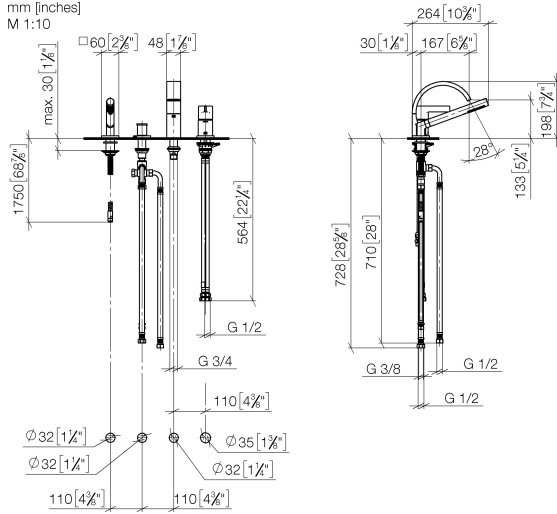

**CYO Bath shower set for bath rim or tile edge installation - Brushed Durabronz
(23kt Gold)**

CYO

27 632 811

- 167mm projection
- spout: rectangular normal flow
- max. flow 23.8 l/min at 3 bar flow pressure
- Hand shower: COMPACT RAIN, max. flow rate 6.8 l/min (at 3 bar)
- complete hand shower set with anti-scale system
- automatic bath/shower diverter
- height of mixer 198 mm
- height up to aerator 133 mm
- hole diameter spout 28 mm
- hole diameter for complete hand shower set 32 mm
- rosette for mixer 60 x 60mm
- rosette for complete hand shower set 60 x 60mm
- metal shower hose 1750mm with integrated anti-twist protection
- WRAS 2204006

Recommended miscellaneous

Perfecto installation kit - 12 614 970 90

27 632 811
mm [inches]
M 1:10

Flow rate chart

Certificates

LGA_38124.

WRAS_2204006.

Belgaqua_21-380-27_4.

27 632 811

CYO Bath shower set for bath rim or tile edge installation - Brushed Durabronss (23kt Gold)

CYO

27 632 811

Spare parts list

No.	Item Number	Name	Quantity used	Delivery time
1	27 702 980-28	Hand shower set for bath rim or tile edge installation - Brushed Durabronss (23kt Gold)	1	20
2	29 140 670-28	Two-way diverter for bath rim or tile edge installation - Brushed Durabronss (23kt Gold)	1	20
3	90 11 70 013 00-28	spout	1	20
4	90 19 70 011 00-28	connection	1	20
5	09 14 10 009 90	seal	1	2
6	09 30 01 117 90	connection	1	2
7	09 23 01 057 90	flow reducer	1	2
8	04 23 10 044 09 90	fixing set	1	2
9	90 31 20 087 00-28	plug	1	20
10	90 31 11 063 00 90	pin	1	2
11	09 20 67 007-28	handle	1	20
12	09 28 30 037-28	cover	1	20
13	09 31 11 044 90	pin	1	2
14	09 27 67 016-28	rosette	1	20
15	09 24 04 448 90	nut	1	2
16	90 15 05 039 00 90	cartridge	1	2
17	09 14 10 201 90	seal	2	2
18	09 30 11 060 90	disc	1	2
19	04 23 10 044 02 90	fixing set	1	2
20	04 23 30 041 00 90	threaded connector	1	2
21	04 30 04 021 00 90	hose	2	2
22	09 24 03 185-00	nipple	2	10
23	09 14 05 004 90	seal	2	2