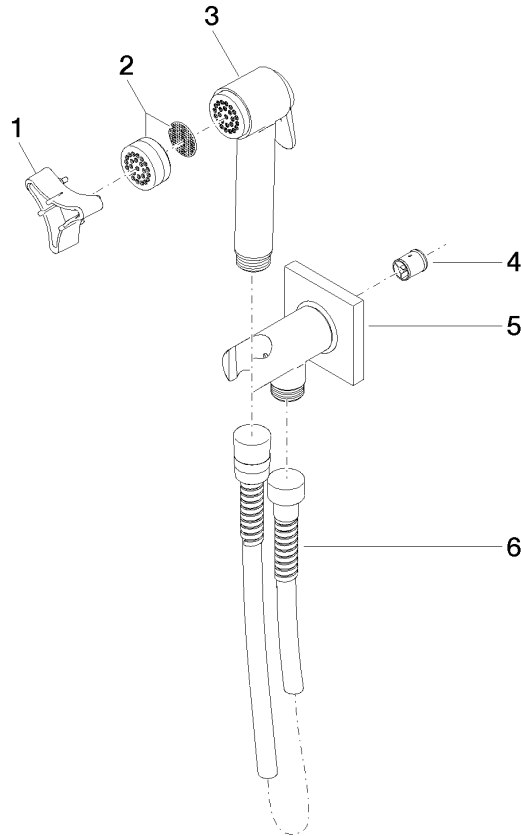

Bidet spray - Platinum

IMO

27 701 670

Fits: IMO, LULU, MADISON, MEM, TARA, CL.1, LISSÉ, VAIA

- wall bracket with integrated safety shut off valve
- max. standing pressure: 5bar
- hand shower with back flow preventer
- 1/2" shower outlet
- rosette Ø 60 mm
- metal shower hose 1250mm with integrated anti-twist protection

Recommended miscellaneous

Concealed wall elbow -

35 085 970 90

- max. recess depth 163 mm
- min. recess depth 90 mm

27 701 670

mm [inches]

Flow rate chart

Certificates

LGA_29989.

27 701 670

Spare parts list

No.	Item Number	Name	Quantity used	Delivery time
1	09 30 09 029 90	key	1	2
2	12 861 970-08	accessories	1	-
Spare part can no longer be ordered, please order the replacement item				
3	90 12 11 107 00-08	shower	1	40
4	09 23 01 097 90	back-flow preventer	1	2
5	90 11 03 002 00-08	connection	1	40
6	90 30 02 001 00-08	hose	1	40