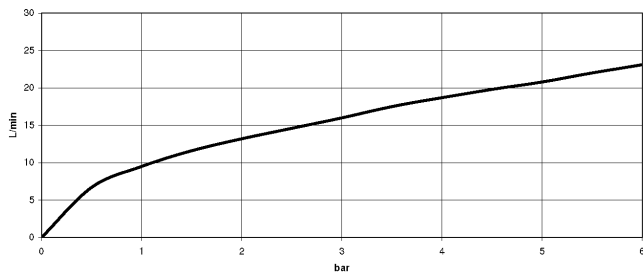

Recommended miscellaneous

Concealed wall elbow -

35 085 970 90

- max. recess depth 163 mm
- min. recess depth 90 mm

27 701 670

mm [inches]

Flow rate chart

Certificates