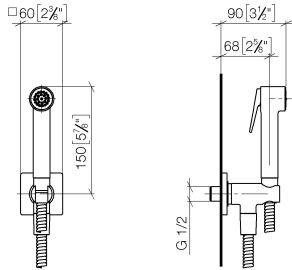

Bidet spray - Platinum

IMO

27 701 670

Fits: IMO, LULU, MADISON, MEM, TARA, CL.1, LISSÉ, VAIA

- wall bracket with integrated safety shut off valve
- max. standing pressure: 5bar
- hand shower with back flow preventer
- 1/2" shower outlet
- rosette Ø 60 mm
- metal shower hose 1250mm with integrated anti-twist protection

Recommended miscellaneous

Concealed wall elbow -

35 085 970 90

- max. recess depth 163 mm
- min. recess depth 90 mm

27 701 670

mm [inches]

Flow rate chart

Certificates