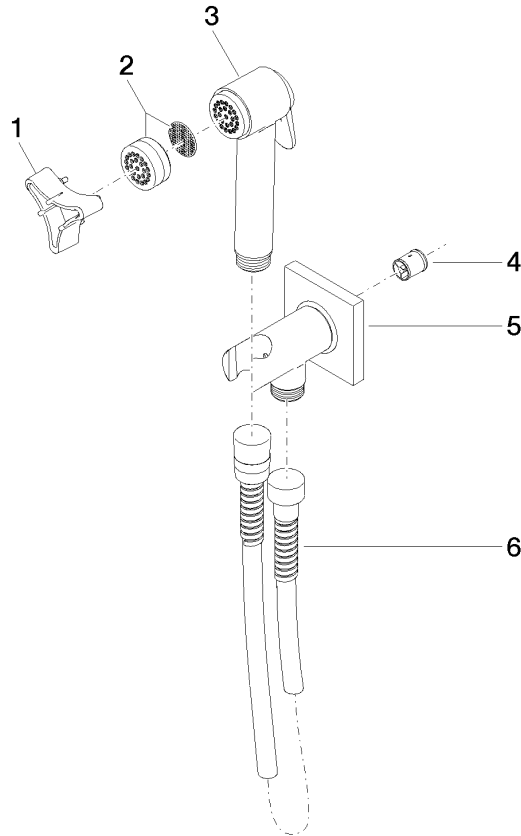

Bidet spray - Brushed Durabronze (23kt Gold)

IMO

27 701 670

Fits: IMO, LULU, MADISON, MEM, TARA, CL.1, LISSÉ, VAIA

- wall bracket with integrated safety shut off valve
- max. standing pressure: 5bar
- hand shower with back flow preventer
- 1/2" shower outlet
- rosette Ø 60 mm
- metal shower hose 1250mm with integrated anti-twist protection

Recommended miscellaneous

- Concealed wall elbow -**
- max. recess depth 163 mm
 - min. recess depth 90 mm

35 085 970 90

27 701 670

mm [inches]

Flow rate chart

Certificates

LGA_29989.

27 701 670

Spare parts list

No.	Item Number	Name	Quantity used	Delivery time
1	09 30 09 029 90	key	1	2
2	12 861 970-28	accessories	1	-
Spare part can no longer be ordered, please order the replacement item				
3	90 12 11 107 00-28	shower	1	20
4	09 23 01 097 90	back-flow preventer	1	2
5	90 11 03 002 00-28	connection	1	20
6	90 30 02 001 00-28	hose	1	20