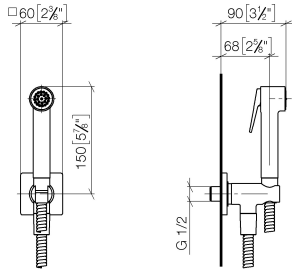

Bidet spray - Brushed Durabronze (23kt Gold)

IMO

27 701 670

Fits: IMO, LULU, MADISON, MEM, TARA, CL.1, LISSÉ, VAIA

- wall bracket with integrated safety shut off valve
- max. standing pressure: 5bar
- hand shower with back flow preventer
- 1/2" shower outlet
- rosette Ø 60 mm
- metal shower hose 1250mm with integrated anti-twist protection

Recommended miscellaneous

- Concealed wall elbow -**
- max. recess depth 163 mm
 - min. recess depth 90 mm

35 085 970 90

27 701 670

mm [inches]

Flow rate chart

Certificates

LGA_29989.