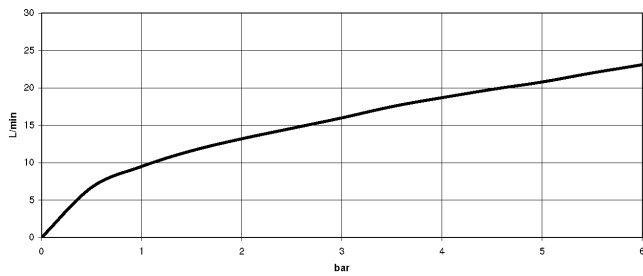

Recommended miscellaneous

- Concealed wall elbow -**
- max. recess depth 163 mm
 - min. recess depth 90 mm

35 085 970 90

27 701 670

mm [inches]

Flow rate chart

Certificates

LGA_29989.