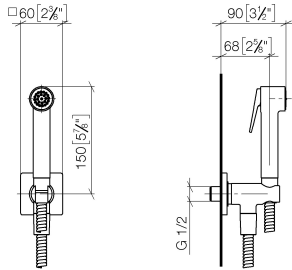

27 701 670

Fits: IMO, LULU, MADISON, MEM, TARA, CL.1, LISSÉ, VAIA

- wall bracket with integrated safety shut off valve
- max. standing pressure: 5bar
- hand shower with back flow preventer
- 1/2" shower outlet
- rosette Ø 60 mm
- metal shower hose 1250mm with integrated anti-twist protection

This product does not provide intrinsic protection against backflow in accordance with DIN EN 1717. This product must not be installed and operated in countries where compliance with DIN EN 1717 is stipulated.

27 701 670

mm [inches]

Flow rate chart

27 701 670

Parts for other finishes can be found here: [Chrome](#)

Spare parts list

No.	Item Number	Name	Quantity used	Delivery time
1	09 30 09 029 90	key	1	2
2	12 861 970-46	accessories	1	-
Spare part can no longer be ordered, please order the replacement item				
3	90 12 11 107 00-46	shower	1	30
4	09 23 01 097 90	back-flow preventer	1	2
5	90 11 03 002 00-46	connection	1	30
6	90 30 02 001 00-46	hose	1	30