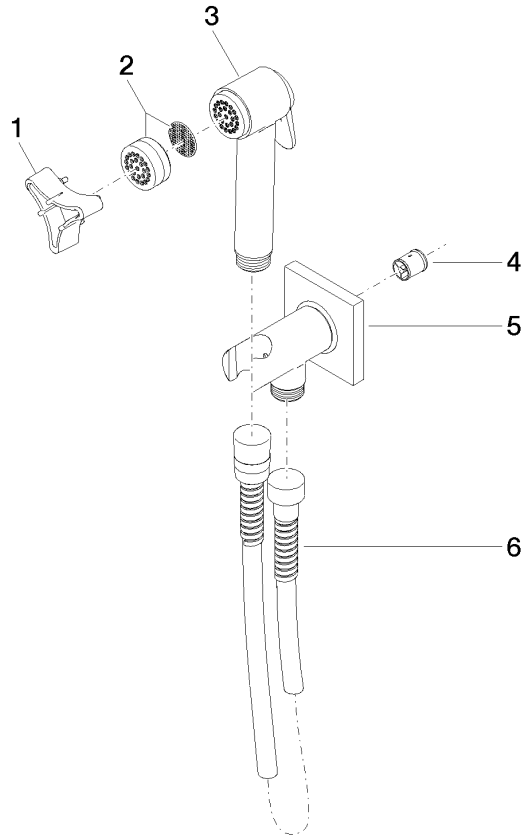

27 701 670

Fits: IMO, LULU, MADISON, MEM, TARA, CL.1, LISSÉ, VAIA

- wall bracket with integrated safety shut off valve
- max. standing pressure: 5bar
- hand shower with back flow preventer
- 1/2" shower outlet
- rosette Ø 60 mm
- metal shower hose 1250mm with integrated anti-twist protection

27 701 670

mm [inches]

Flow rate chart

27 701 670

Parts for other finishes can be found here: [Chrome](#)

Spare parts list

No.	Item Number	Name	Quantity used	Delivery time
1	09 30 09 029 90	key	1	2
2	12 861 970-46	accessories	1	-
Spare part can no longer be ordered, please order the replacement item				
3	90 12 11 107 00-46	shower	1	30
4	09 23 01 097 90	back-flow preventer	1	2
5	90 11 03 002 00-46	connection	1	30
6	90 30 02 001 00-46	hose	1	30