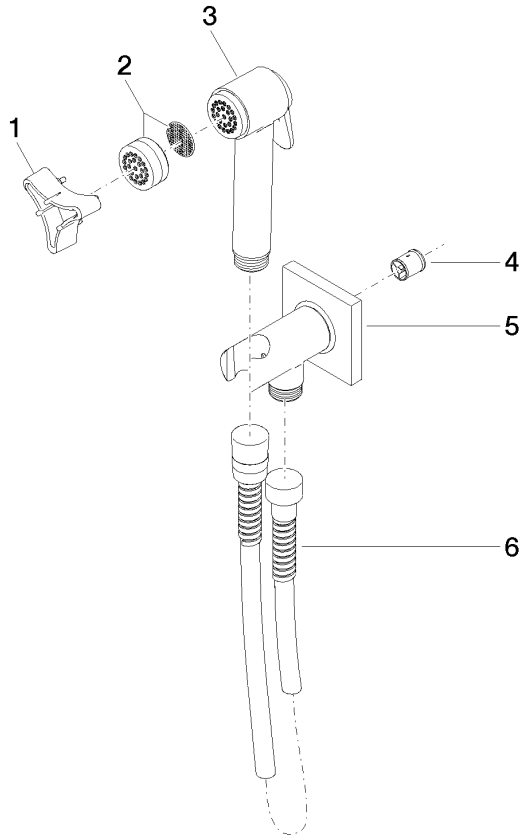

Bidet spray - Champagne (22kt Gold)

IMO

27 701 670

Fits: IMO, LULU, MADISON, MEM, TARA, CL.1, LISSÉ, VAIA

- wall bracket with integrated safety shut off valve
- max. standing pressure: 5bar
- hand shower with back flow preventer
- 1/2" shower outlet
- rosette Ø 60 mm
- metal shower hose 1250mm with integrated anti-twist protection

27 701 670

mm [inches]

Flow rate chart

27 701 670

Parts for other finishes can be found here: [Chrome](#)

Spare parts list

No.	Item Number	Name	Quantity used	Delivery time
1	09 30 09 029 90	key	1	2
2	12 861 970-47	accessories	1	-
Spare part can no longer be ordered, please order the replacement item				
3	90 12 11 107 00-47	shower	1	30
4	09 23 01 097 90	back-flow preventer	1	2
5	90 11 03 002 00-47	connection	1	30
6	90 30 02 001 00-47	hose	1	30