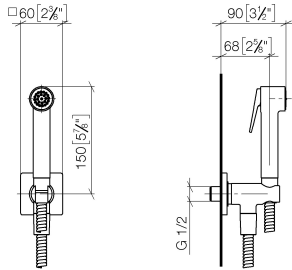

Bidet spray - Champagne (22kt Gold)

IMO

27 701 670

Fits: IMO, LULU, MADISON, MEM, TARA, CL.1, LISSÉ, VAIA

- wall bracket with integrated safety shut off valve
- max. standing pressure: 5bar
- hand shower with back flow preventer
- 1/2" shower outlet
- rosette Ø 60 mm
- metal shower hose 1250mm with integrated anti-twist protection

This product does not provide intrinsic protection against backflow in accordance with DIN EN 1717. This product must not be installed and operated in countries where compliance with DIN EN 1717 is stipulated.

27 701 670

mm [inches]

Flow rate chart

27 701 670

Parts for other finishes can be found here: [Chrome](#)

Spare parts list

No.	Item Number	Name	Quantity used	Delivery time
1	09 30 09 029 90	key	1	2
2	12 861 970-47	accessories	1	-
Spare part can no longer be ordered, please order the replacement item				
3	90 12 11 107 00-47	shower	1	30
4	09 23 01 097 90	back-flow preventer	1	2
5	90 11 03 002 00-47	connection	1	30
6	90 30 02 001 00-47	hose	1	30