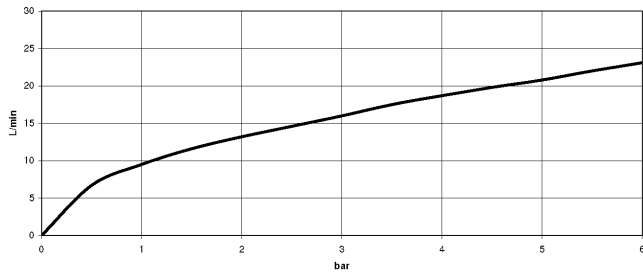

**Recommended miscellaneous**

- Concealed wall elbow -** 35 085 970 90
- max. recess depth 163 mm
  - min. recess depth 90 mm

27 701 970

mm [inches]

### Flow rate chart