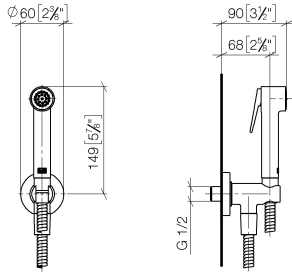

**Bidet spray - Brushed Platinum**

IMO

27 701 970

Fits: IMO, LULU, MADISON, MEM, TARA, CL.1, LISSÉ, VAIA, META, CYO

- wall bracket with integrated safety shut off valve
- max. standing pressure: 5bar
- hand shower with back flow preventer
- 1/2" shower outlet
- rosette Ø 60 mm
- metal shower hose 1250mm with integrated anti-twist protection

**Recommended miscellaneous**

- Concealed wall elbow -** 35 085 970 90
- max. recess depth 163 mm
  - min. recess depth 90 mm

27 701 970

mm [inches]