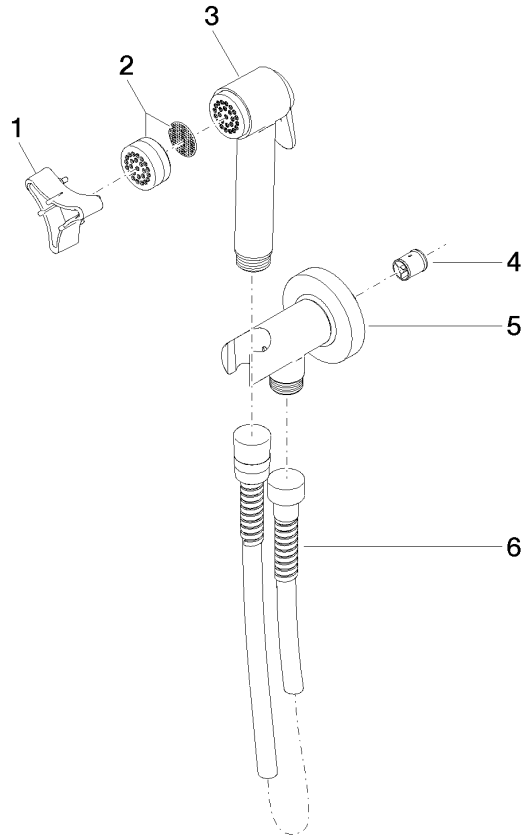

**Bidet spray - Brushed Platinum**

IMO

27 701 970

Fits: IMO, LULU, MADISON, MEM, TARA, CL.1, LISSÉ, VAIA, META, CYO

- wall bracket with integrated safety shut off valve
- max. standing pressure: 5bar
- hand shower with back flow preventer
- 1/2" shower outlet
- rosette Ø 60 mm
- metal shower hose 1250mm with integrated anti-twist protection

**Recommended miscellaneous**

- Concealed wall elbow -** 35 085 970 90
- max. recess depth 163 mm
  - min. recess depth 90 mm

27 701 970

mm [inches]

### Flow rate chart

### Spare parts list

No.	Item Number	Name	Quantity used	Delivery time
1	09 30 09 029 90	key	1	2
2	12 861 970-06	accessories	1	-
Spare part can no longer be ordered, please order the replacement item				
3	90 12 11 107 00-06	shower	1	10
4	09 23 01 097 90	back-flow preventer	1	2
5	90 11 03 001 00-06	connection	1	10
6	90 30 02 001 00-06	hose	1	10