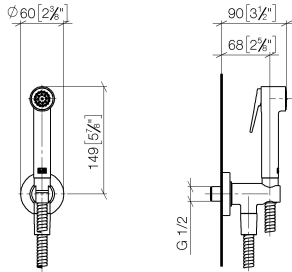

27 701 970

Fits: IMO, LULU, MADISON, MEM, TARA, CL.1, LISSÉ, VAIA, META, CYO

- wall bracket with integrated safety shut off valve
- max. standing pressure: 5bar
- hand shower with back flow preventer
- 1/2" shower outlet
- rosette Ø 60 mm
- metal shower hose 1250mm with integrated anti-twist protection

Recommended miscellaneous

- Concealed wall elbow -** 35 085 970 90
- max. recess depth 163 mm
 - min. recess depth 90 mm

27 701 970

mm [inches]

Flow rate chart

Certificates

LGA_29989.

27 701 970