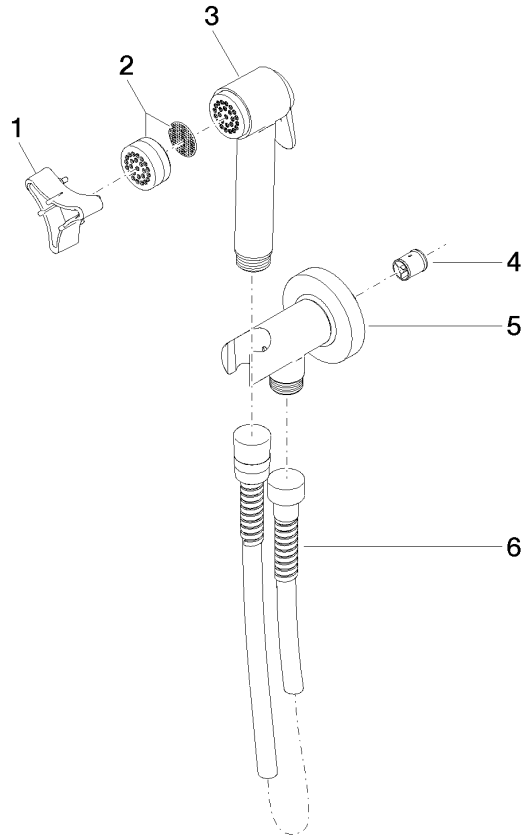

27 701 970

Fits: IMO, LULU, MADISON, MEM, TARA, CL.1, LISSÉ, VAIA, META, CYO

- wall bracket with integrated safety shut off valve
- max. standing pressure: 5bar
- hand shower with back flow preventer
- 1/2" shower outlet
- rosette Ø 60 mm
- metal shower hose 1250mm with integrated anti-twist protection

Recommended miscellaneous

- Concealed wall elbow -** 35 085 970 90
- max. recess depth 163 mm
 - min. recess depth 90 mm

27 701 970

mm [inches]

Flow rate chart

Certificates

LGA_29989.

27 701 970

Spare parts list

No.	Item Number	Name	Quantity used	Delivery time
1	09 30 09 029 90	key	1	2
2	12 861 970-08	accessories	1	-
Spare part can no longer be ordered, please order the replacement item				
3	90 12 11 107 00-08	shower	1	40
4	09 23 01 097 90	back-flow preventer	1	2
5	90 11 03 001 00-08	connection	1	40
6	90 30 02 001 00-08	hose	1	40