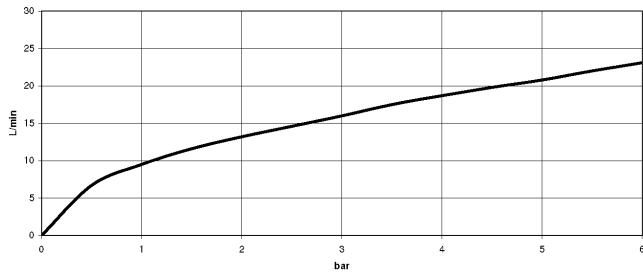

Recommended miscellaneous

- Concealed wall elbow -** 35 085 970 90
- max. recess depth 163 mm
 - min. recess depth 90 mm

27 701 970

mm [inches]

Flow rate chart

Certificates

LGA_29989.

27 701 970