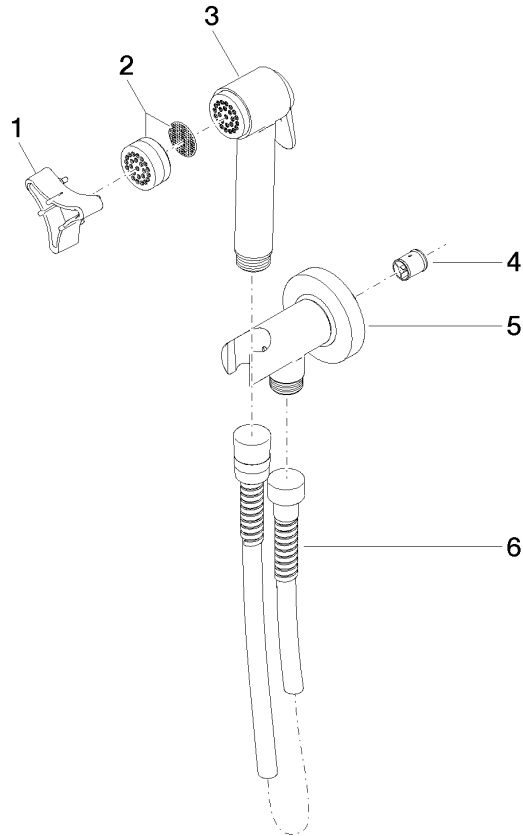

Bidet spray - Durabronz (23kt Gold)

IMO

27 701 970

Fits: IMO, LULU, MADISON, MEM, TARA, CL.1, LISSÉ, VAIA, META, CYO

- wall bracket with integrated safety shut off valve
- max. standing pressure: 5bar
- hand shower with back flow preventer
- 1/2" shower outlet
- rosette Ø 60 mm
- metal shower hose 1250mm with integrated anti-twist protection

Recommended miscellaneous

- Concealed wall elbow -** 35 085 970 90
- max. recess depth 163 mm
 - min. recess depth 90 mm

27 701 970

mm [inches]

Flow rate chart

Certificates

LGA_29989.

27 701 970

Spare parts list

No.	Item Number	Name	Quantity used	Delivery time
1	09 30 09 029 90	key	1	2
2	12 861 970-09	accessories	1	-
Spare part can no longer be ordered, please order the replacement item				
3	90 12 11 107 00-09	shower	1	40
4	09 23 01 097 90	back-flow preventer	1	2
5	90 11 03 001 00-09	connection	1	40
6	90 30 02 001 00-09	hose	1	40