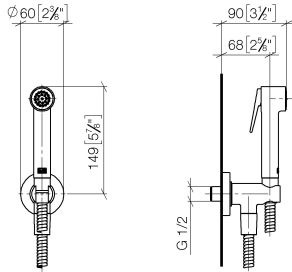

Bidet spray - Durabronz (23kt Gold)

IMO

27 701 970

Fits: IMO, LULU, MADISON, MEM, TARA, CL.1, LISSÉ, VAIA, META, CYO

- wall bracket with integrated safety shut off valve
- max. standing pressure: 5bar
- hand shower with back flow preventer
- 1/2" shower outlet
- rosette Ø 60 mm
- metal shower hose 1250mm with integrated anti-twist protection

Recommended miscellaneous

- Concealed wall elbow -** 35 085 970 90
- max. recess depth 163 mm
 - min. recess depth 90 mm

27 701 970

mm [inches]

Flow rate chart

Certificates

LGA_29989.

27 701 970