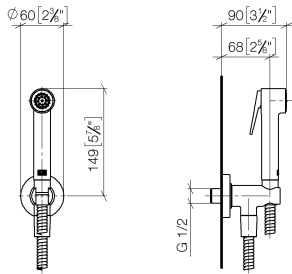

Bidet spray - Dark Chrome

IMO

27 701 970

Fits: IMO, LULU, MADISON, MEM, TARA, CL.1, LISSÉ, VAIA, META, CYO

- wall bracket with integrated safety shut off valve
- max. standing pressure: 5bar
- hand shower with back flow preventer
- 1/2" shower outlet
- rosette Ø 60 mm
- metal shower hose 1250mm with integrated anti-twist protection

Recommended miscellaneous

- Concealed wall elbow -** 35 085 970 90
- max. recess depth 163 mm
 - min. recess depth 90 mm

27 701 970

mm [inches]

Flow rate chart

27 701 970