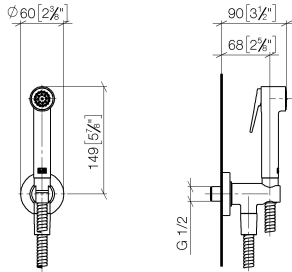

27 701 970

Fits: IMO, LULU, MADISON, MEM, TARA, CL.1, LISSÉ, VAIA, META, CYO

- wall bracket with integrated safety shut off valve
- max. standing pressure: 5bar
- hand shower with back flow preventer
- 1/2" shower outlet
- rosette Ø 60 mm
- metal shower hose 1250mm with integrated anti-twist protection

Recommended miscellaneous

- Concealed wall elbow -** 35 085 970 90
- min. recess depth 90 mm
 - max. recess depth 163 mm

27 701 970

mm [inches]

Flow rate chart

27 701 970

Spare parts list

No.	Item Number	Name	Quantity used	Delivery time
1	09 30 09 029 90	key	1	2
2	12 861 970-26	accessories	1	-
Spare part can no longer be ordered, please order the replacement item				
3	90 12 11 107 00-26	shower	1	30
4	09 23 01 097 90	back-flow preventer	1	2
5	90 11 03 001 00-26	connection	1	30
6	90 30 02 001 00-26	hose	1	30