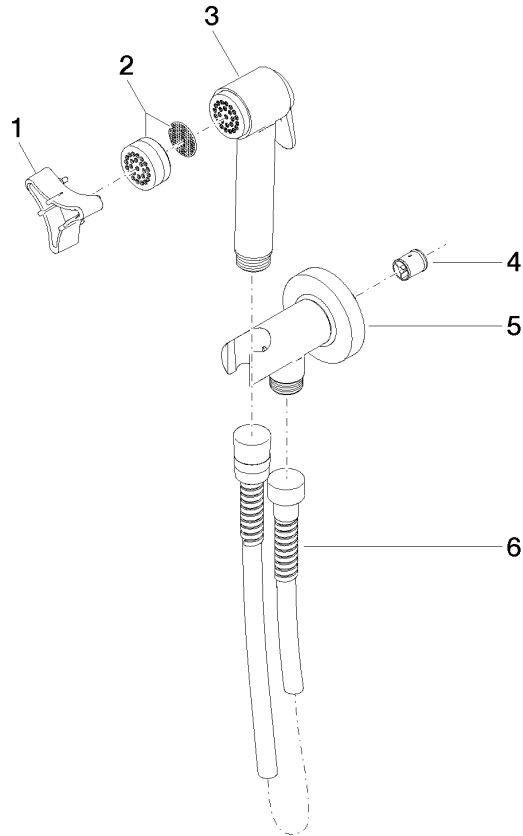

27 701 970

Fits: IMO, LULU, MADISON, MEM, TARA, CL.1, LISSÉ, VAIA, META, CYO

- wall bracket with integrated safety shut off valve
- max. standing pressure: 5bar
- hand shower with back flow preventer
- 1/2" shower outlet
- rosette Ø 60 mm
- metal shower hose 1250mm with integrated anti-twist protection

Recommended miscellaneous

- Concealed wall elbow -** 35 085 970 90
- min. recess depth 90 mm
 - max. recess depth 163 mm

27 701 970

mm [inches]

Flow rate chart

27 701 970

Spare parts list

No.	Item Number	Name	Quantity used	Delivery time
1	09 30 09 029 90	key	1	2
2	12 861 970-26	accessories	1	-
Spare part can no longer be ordered, please order the replacement item				
3	90 12 11 107 00-26	shower	1	30
4	09 23 01 097 90	back-flow preventer	1	2
5	90 11 03 001 00-26	connection	1	30
6	90 30 02 001 00-26	hose	1	30