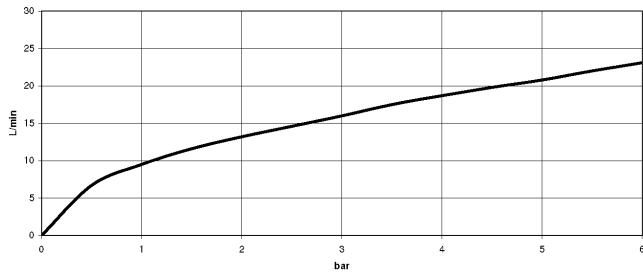

Recommended miscellaneous

- Concealed wall elbow -** 35 085 970 90
- min. recess depth 90 mm
 - max. recess depth 163 mm

27 701 970

mm [inches]

Flow rate chart

27 701 970

Spare parts list

No.	Item Number	Name	Quantity used	Delivery time
1	09 30 09 029 90	key	1	2
2	12 861 970-26	accessories	1	-
Spare part can no longer be ordered, please order the replacement item				
3	90 12 11 107 00-26	shower	1	30
4	09 23 01 097 90	back-flow preventer	1	2
5	90 11 03 001 00-26	connection	1	30
6	90 30 02 001 00-26	hose	1	30