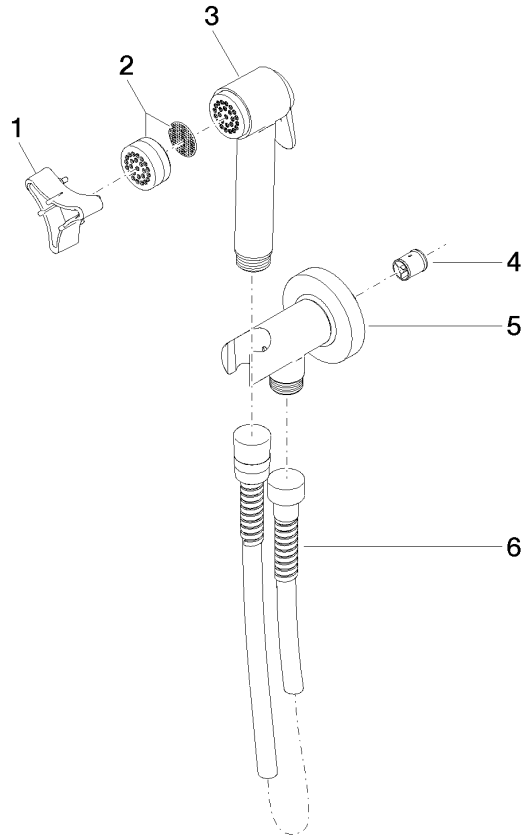

Bidet spray - Brushed Light Gold

IMO

27 701 970

Fits: IMO, LULU, MADISON, MEM, TARA, CL.1, LISSÉ, VAIA, META, CYO

- wall bracket with integrated safety shut off valve
- max. standing pressure: 5bar
- hand shower with back flow preventer
- 1/2" shower outlet
- rosette Ø 60 mm
- metal shower hose 1250mm with integrated anti-twist protection

Recommended miscellaneous

Concealed wall elbow -

35 085 970 90

- min. recess depth 90 mm
- max. recess depth 163 mm

27 701 970

mm [inches]

Flow rate chart

27 701 970

Spare parts list

No.	Item Number	Name	Quantity used	Delivery time
1	09 30 09 029 90	key	1	2
2	12 861 970-27	accessories	1	-
Spare part can no longer be ordered, please order the replacement item				
3	90 12 11 107 00-27	shower	1	30
4	09 23 01 097 90	back-flow preventer	1	2
5	90 11 03 001 00-27	connection	1	30
6	90 30 02 001 00-27	hose	1	30