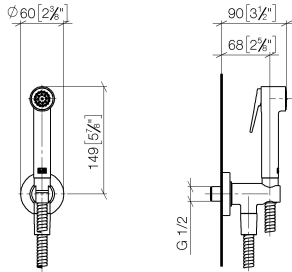

Bidet spray - Brushed Light Gold

IMO

27 701 970

Fits: IMO, LULU, MADISON, MEM, TARA, CL.1, LISSÉ, VAIA, META, CYO

- wall bracket with integrated safety shut off valve
- max. standing pressure: 5bar
- hand shower with back flow preventer
- 1/2" shower outlet
- rosette Ø 60 mm
- metal shower hose 1250mm with integrated anti-twist protection

Recommended miscellaneous

Concealed wall elbow -

35 085 970 90

- min. recess depth 90 mm
- max. recess depth 163 mm

27 701 970

mm [inches]

Flow rate chart

27 701 970

Spare parts list

No.	Item Number	Name	Quantity used	Delivery time
1	09 30 09 029 90	key	1	2
2	12 861 970-27	accessories	1	-
Spare part can no longer be ordered, please order the replacement item				
3	90 12 11 107 00-27	shower	1	30
4	09 23 01 097 90	back-flow preventer	1	2
5	90 11 03 001 00-27	connection	1	30
6	90 30 02 001 00-27	hose	1	30