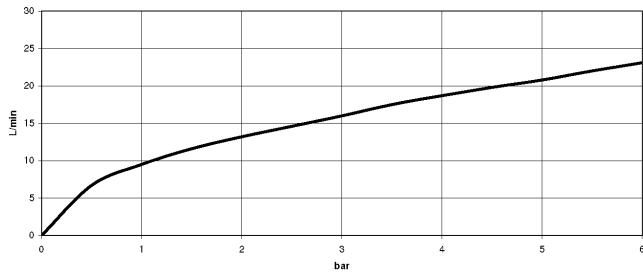

Recommended miscellaneous

Concealed wall elbow -

35 085 970 90

- min. recess depth 90 mm
- max. recess depth 163 mm

27 701 970

mm [inches]

Flow rate chart

27 701 970