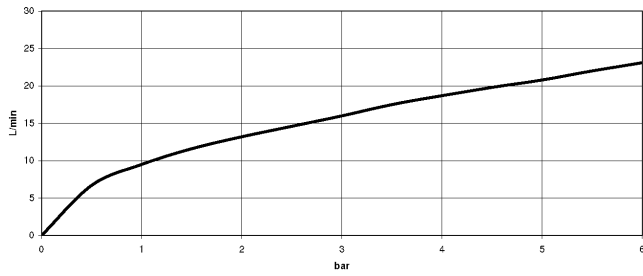

Recommended miscellaneous

- Concealed wall elbow -** 35 085 970 90
- max. recess depth 163 mm
 - min. recess depth 90 mm

27 701 970

mm [inches]

Flow rate chart

27 701 970

Spare parts list

No.	Item Number	Name	Quantity used	Delivery time
1	09 30 09 029 90	key	1	2
2	12 861 970-47	accessories	1	-
Spare part can no longer be ordered, please order the replacement item				
3	90 12 11 107 00-47	shower	1	30
4	09 23 01 097 90	back-flow preventer	1	2
5	90 11 03 001 00-47	connection	1	30
6	90 30 02 001 00-47	hose	1	30