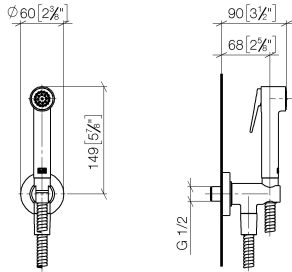

Bidet spray - Champagne (22kt Gold)

IMO

27 701 970

Fits: IMO, LULU, MADISON, MEM, TARA, CL.1, LISSÉ, VAIA, META, CYO

- wall bracket with integrated safety shut off valve
- max. standing pressure: 5bar
- hand shower with back flow preventer
- 1/2" shower outlet
- rosette Ø 60 mm
- metal shower hose 1250mm with integrated anti-twist protection

Recommended miscellaneous

- Concealed wall elbow -** 35 085 970 90
- max. recess depth 163 mm
 - min. recess depth 90 mm

27 701 970

mm [inches]

Flow rate chart

27 701 970

Spare parts list

No.	Item Number	Name	Quantity used	Delivery time
1	09 30 09 029 90	key	1	2
2	12 861 970-47	accessories	1	-
Spare part can no longer be ordered, please order the replacement item				
3	90 12 11 107 00-47	shower	1	30
4	09 23 01 097 90	back-flow preventer	1	2
5	90 11 03 001 00-47	connection	1	30
6	90 30 02 001 00-47	hose	1	30