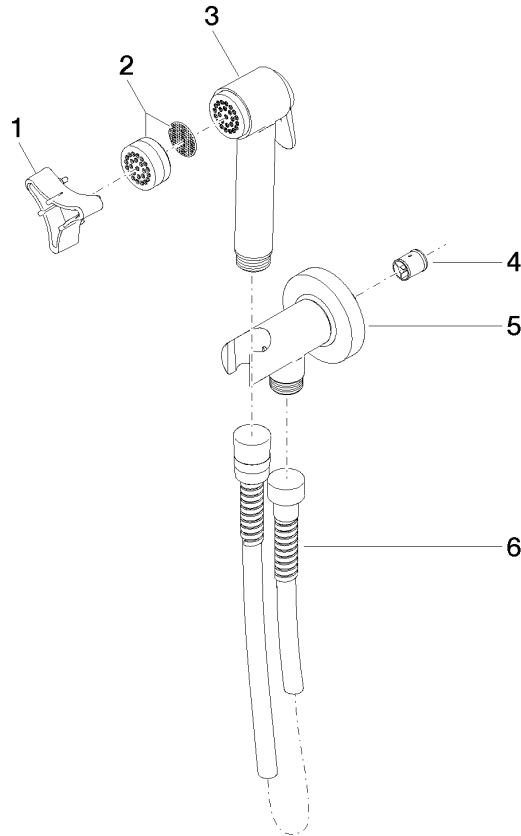

Bidet spray - Champagne (22kt Gold)

IMO

27 701 970

Fits: IMO, LULU, MADISON, MEM, TARA, CL.1, LISSÉ, VAIA, META, CYO

- wall bracket with integrated safety shut off valve
- max. standing pressure: 5bar
- hand shower with back flow preventer
- 1/2" shower outlet
- rosette Ø 60 mm
- metal shower hose 1250mm with integrated anti-twist protection

Recommended miscellaneous

- Concealed wall elbow -** 35 085 970 90
- max. recess depth 163 mm
 - min. recess depth 90 mm

27 701 970

mm [inches]

Flow rate chart

27 701 970

Spare parts list

No.	Item Number	Name	Quantity used	Delivery time
1	09 30 09 029 90	key	1	2
2	12 861 970-47	accessories	1	-
Spare part can no longer be ordered, please order the replacement item				
3	90 12 11 107 00-47	shower	1	30
4	09 23 01 097 90	back-flow preventer	1	2
5	90 11 03 001 00-47	connection	1	30
6	90 30 02 001 00-47	hose	1	30