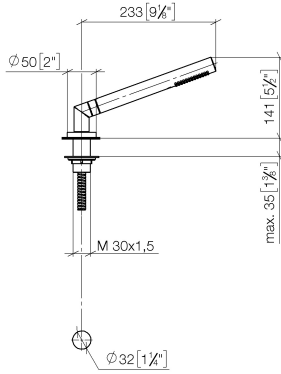

27 702 979

Fits: TARA, LISSÉ

- COMPACT RAIN, max. flow rate 6.8 l/min (at 3 bar)
- with anti-scale system
- rosette Ø 50 mm
- hole diameter 32 mm
- metal shower hose 1750mm with integrated anti-twist protection
- WRAS 2209005

Two-piece design allows hose to later be changed without dismantling the fitting.

Intrinsic protection against back flow.

	Chrome	27 702 979-00
	Brushed Platinum	27 702 979-06
	Platinum	27 702 979-08
	Durabronze (23kt Gold)	27 702 979-09
	Dark Chrome	27 702 979-19
	Brushed Light Gold	27 702 979-27
	Brushed Durabronze (23kt Gold)	27 702 979-28
	Matte Black	27 702 979-33
	Brushed Bronze	27 702 979-42
	Brushed Champagne (22kt Gold)	27 702 979-46
	Champagne (22kt Gold)	27 702 979-47
	Brushed Chrome	27 702 979-93
	Brushed Dark Platinum	27 702 979-99

27 702 979

mm [inches]

Flow rate chart

Codes & Standards

ASME A112.18.1

cUPC

EN 1717

Scottish Water
Byelaws

UK Water Supply
Regulations

Hand shower set for bath rim or tile edge installation - Chrome

TARA

27 702 979

Certificates

Belgaqua_21-383-2 IAPMO_4976

WRAS_2209

27 702 979