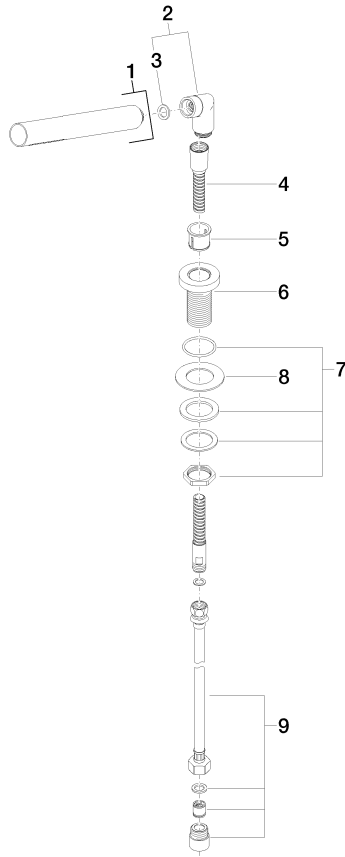

27 702 979

Fits: TARA, LISSÉ

- COMPACT RAIN, max. flow rate 6.8 l/min (at 3 bar)
- with anti-scale system
- rosette Ø 50 mm
- hole diameter 32 mm
- metal shower hose 1750mm with integrated anti-twist protection
- WRAS 2209005

27 702 979

mm [inches]

Flow rate chart

Codes & Standards

ASME A112.18.1

cUPC

EN 1717

Scottish Water
Byelaws

UK Water Supply
Regulations

Hand shower set for bath rim or tile edge installation - Chrome

TARA

27 702 979

Certificates

Belgaqua_21-383-2 IAPMO_4976

WRAS_2209

27 702 979

Product version up to 5/15/2020

Product version from 5/15/2020

Parts for other finishes can be found here: Brushed Platinum

Hand shower set for bath rim or tile edge installation - Chrome

TARA

27 702 979

Spare parts list