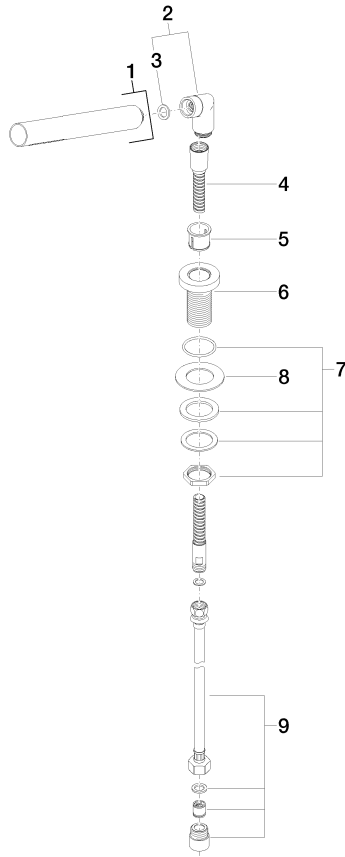

27 702 979

Fits: TARA, LISSÉ

- COMPACT RAIN, max. flow rate 6.8 l/min (at 3 bar)
- with anti-scale system
- rosette Ø 50 mm
- hole diameter 32 mm
- metal shower hose 1750mm with integrated anti-twist protection
- WRAS 2209005

27 702 979

mm [inches]

Flow rate chart

Codes & Standards

ASME A112.18.1

cUPC

EN 1717

Scottish Water
Byelaws

UK Water Supply
Regulations

Hand shower set for bath rim or tile edge installation - Brushed Platinum

TARA

27 702 979

Certificates

Belgaqua_21-383-2 IAPMO_4976

WRAS_2209

27 702 979

Product version up to 5/15/2020

Product version from 5/15/2020

Parts for other
finishes can be found
here: [Chrome](#)

Hand shower set for bath rim or tile edge installation - Brushed Platinum

TARA

27 702 979