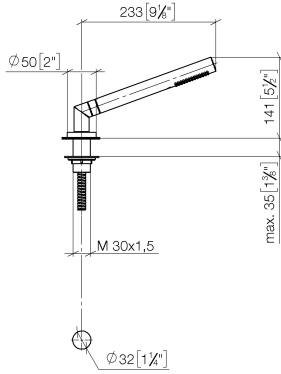

27 702 979

Fits: TARA, LISSÉ

- COMPACT RAIN, max. flow rate 6.8 l/min (at 3 bar)
- with anti-scale system
- rosette Ø 50 mm
- hole diameter 32 mm
- metal shower hose 1750mm with integrated anti-twist protection
- WRAS 2209005

Two-piece design allows hose to later be changed without dismantling the fitting.

Intrinsic protection against back flow.

| | | |
|--|--------------------------------|---------------|
|  | Brushed Platinum | 27 702 979-06 |
|  | Chrome | 27 702 979-00 |
|  | Platinum | 27 702 979-08 |
|  | Durabronze (23kt Gold) | 27 702 979-09 |
|  | Dark Chrome | 27 702 979-19 |
|  | Brushed Light Gold | 27 702 979-27 |
|  | Brushed Durabronze (23kt Gold) | 27 702 979-28 |
|  | Matte Black | 27 702 979-33 |
|  | Brushed Bronze | 27 702 979-42 |
|  | Brushed Champagne (22kt Gold) | 27 702 979-46 |
|  | Champagne (22kt Gold) | 27 702 979-47 |
|  | Brushed Chrome | 27 702 979-93 |
|  | Brushed Dark Platinum | 27 702 979-99 |

27 702 979

mm [inches]

Flow rate chart

Codes & Standards

ASME A112.18.1

cUPC

EN 1717

Scottish Water
Byelaws

UK Water Supply
Regulations

Hand shower set for bath rim or tile edge installation - Brushed Platinum

TARA

27 702 979

Certificates

Belgaqua_21-383-2 IAPMO_4976

WRAS_2209

27 702 979