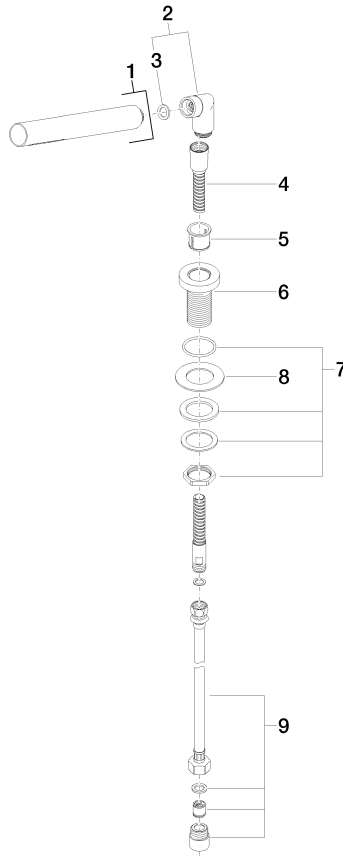

27 702 979

Fits: TARA, LISSÉ

- COMPACT RAIN, max. flow rate 6.8 l/min (at 3 bar)
- with anti-scale system
- rosette Ø 50 mm
- hole diameter 32 mm
- metal shower hose 1750mm with integrated anti-twist protection
- WRAS 2209005

27 702 979

mm [inches]

Flow rate chart

Codes & Standards

ASME A112.18.1

cUPC

EN 1717

Scottish Water
Byelaws

UK Water Supply
Regulations

Hand shower set for bath rim or tile edge installation - Platinum

TARA

27 702 979

Certificates

Belgaqua_21-383-2 IAPMO_4976

WRAS_2209

27 702 979

Product version up to 5/15/2020

Product version from 5/15/2020

Parts for other
finishes can be found
here: [Chrome](#)

Hand shower set for bath rim or tile edge installation - Platinum

TARA

27 702 979

Spare parts list