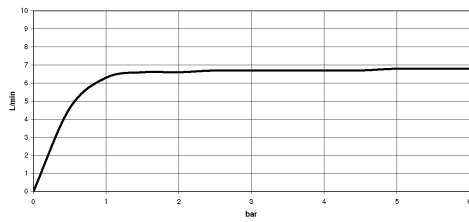

27 702 979

Fits: TARA, LISSÉ

- COMPACT RAIN, max. flow rate 6.8 l/min (at 3 bar)
- with anti-scale system
- rosette Ø 50 mm
- hole diameter 32 mm
- metal shower hose 1750mm with integrated anti-twist protection
- WRAS 2209005

Two-piece design allows hose to later be changed without dismantling the fitting.

Intrinsic protection against back flow.

	Platinum	27 702 979-08
	Chrome	27 702 979-00
	Brushed Platinum	27 702 979-06
	Durabronze (23kt Gold)	27 702 979-09
	Dark Chrome	27 702 979-19
	Brushed Light Gold	27 702 979-27
	Brushed Durabronze (23kt Gold)	27 702 979-28
	Matte Black	27 702 979-33
	Brushed Bronze	27 702 979-42
	Brushed Champagne (22kt Gold)	27 702 979-46
	Champagne (22kt Gold)	27 702 979-47
	Brushed Chrome	27 702 979-93
	Brushed Dark Platinum	27 702 979-99

27 702 979

mm [inches]

Flow rate chart

Codes & Standards

ASME A112.18.1

cUPC

EN 1717

Scottish Water
Byelaws