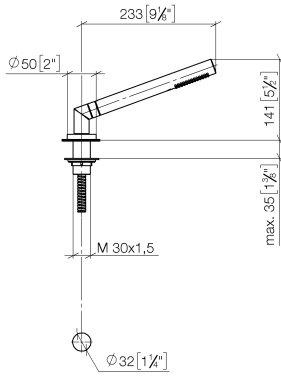

27 702 979

Fits: TARA, LISSÉ

- COMPACT RAIN, max. flow rate 6.8 l/min (at 3 bar)
- with anti-scale system
- rosette Ø 50 mm
- hole diameter 32 mm
- metal shower hose 1750mm with integrated anti-twist protection
- WRAS 2209005

Two-piece design allows hose to later be changed without dismantling the fitting.

Intrinsic protection against back flow.

	Platinum	27 702 979-08
	Chrome	27 702 979-00
	Brushed Platinum	27 702 979-06
	Durabronze (23kt Gold)	27 702 979-09
	Dark Chrome	27 702 979-19
	Brushed Light Gold	27 702 979-27
	Brushed Durabronze (23kt Gold)	27 702 979-28
	Matte Black	27 702 979-33
	Brushed Bronze	27 702 979-42
	Brushed Champagne (22kt Gold)	27 702 979-46
	Champagne (22kt Gold)	27 702 979-47
	Brushed Chrome	27 702 979-93
	Brushed Dark Platinum	27 702 979-99

27 702 979

mm [inches]

Flow rate chart

Codes & Standards

ASME A112.18.1

cUPC

EN 1717

Scottish Water
Byelaws