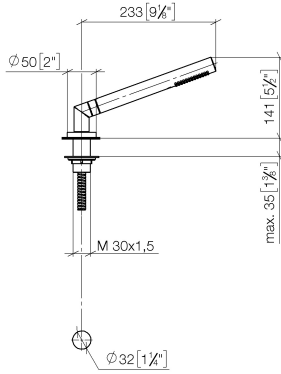

27 702 979

Fits: TARA, LISSÉ

- COMPACT RAIN, max. flow rate 6.8 l/min (at 3 bar)
- with anti-scale system
- rosette Ø 50 mm
- hole diameter 32 mm
- metal shower hose 1750mm with integrated anti-twist protection
- WRAS 2209005

Two-piece design allows hose to later be changed without dismantling the fitting.

Intrinsic protection against back flow.

	Durabronz (23kt Gold)	27 702 979-09
	Chrome	27 702 979-00
	Brushed Platinum	27 702 979-06
	Platinum	27 702 979-08
	Dark Chrome	27 702 979-19
	Brushed Light Gold	27 702 979-27
	Brushed Durabronz (23kt Gold)	27 702 979-28
	Matte Black	27 702 979-33
	Brushed Bronze	27 702 979-42
	Brushed Champagne (22kt Gold)	27 702 979-46
	Champagne (22kt Gold)	27 702 979-47
	Brushed Chrome	27 702 979-93
	Brushed Dark Platinum	27 702 979-99

27 702 979

mm [inches]

Flow rate chart

Codes & Standards

ASME A112.18.1

cUPC

EN 1717

Scottish Water  
Byelaws