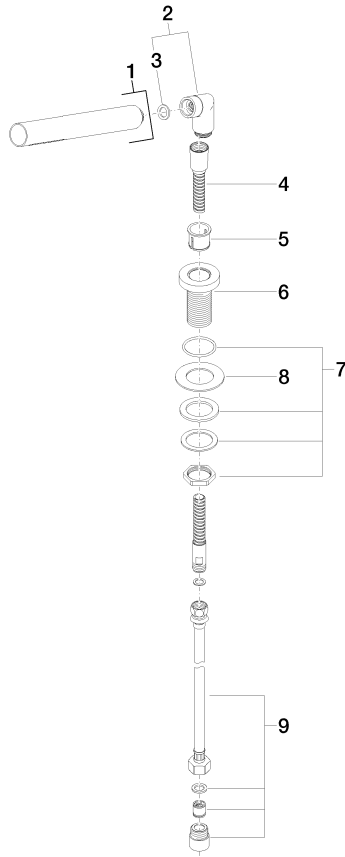

27 702 979

Fits: TARA, LISSÉ

- COMPACT RAIN, max. flow rate 6.8 l/min (at 3 bar)
- with anti-scale system
- rosette Ø 50 mm
- hole diameter 32 mm
- metal shower hose 1750mm with integrated anti-twist protection
- WRAS 2209005

27 702 979

mm [inches]

Flow rate chart

Codes & Standards

ASME A112.18.1

cUPC

EN 1717

Scottish Water  
Byelaws

# Hand shower set for bath rim or tile edge installation - Durabrass (23kt Gold)

TARA

27 702 979

### Product version from 5/15/2020

No.	Item Number	Name	Quantity used	Delivery time
	90 14 20 002 00 90	seal	7	2