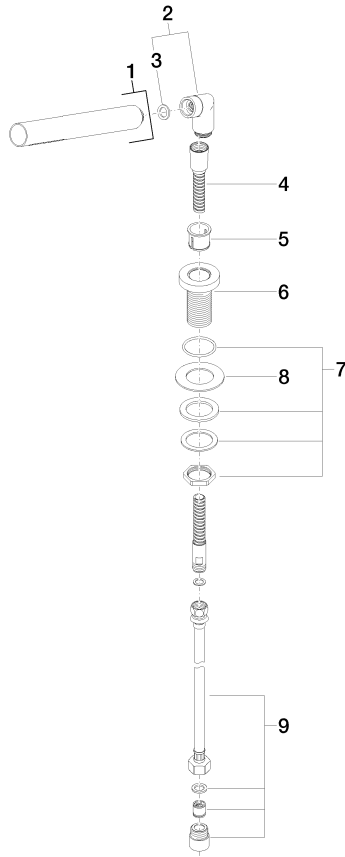

Hand shower set for bath rim or tile edge installation - Matte White

TARA

27 702 979

Fits: TARA, LISSÉ

- COMPACT RAIN, max. flow rate 6.8 l/min (at 3 bar)
- with anti-scale system
- rosette Ø 50 mm
- hole diameter 32 mm
- metal shower hose 1750mm with integrated anti-twist protection
- WRAS 2209005

27 702 979

mm [inches]

Flow rate chart

Codes & Standards

EN 1717

Scottish Water
Byelaws

UK Water Supply
Regulations

Hand shower set for bath rim or tile edge installation - Matte White

TARA

27 702 979

Certificates

Belgaqua_21-383-2 WRAS_2209

27 702 979

Product version up to 5/15/2020

Product version from 5/15/2020

Parts for other
finishes can be found
here: [Chrome](#)

Hand shower set for bath rim or tile edge installation - Matte White

TARA

27 702 979

Spare parts list

Product version up to 5/15/2020

Product version from 5/15/2020

No.	Item Number	Name	Quantity used	Delivery time
	28 019 979-10	Hand shower - Matte White	9	-