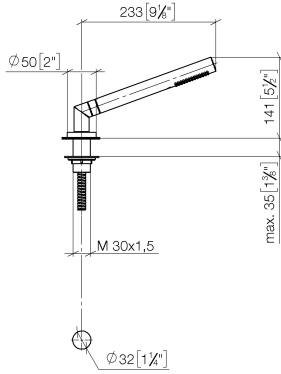

Hand shower set for bath rim or tile edge installation - Matte White

TARA

27 702 979

Fits: TARA, LISSÉ

- COMPACT RAIN, max. flow rate 6.8 l/min (at 3 bar)
- with anti-scale system
- rosette Ø 50 mm
- hole diameter 32 mm
- metal shower hose 1750mm with integrated anti-twist protection
- WRAS 2209005

Two-piece design allows hose to later be changed without dismantling the fitting.

Intrinsic protection against back flow.

	Matte White	27 702 979-10
	Chrome	27 702 979-00
	Brushed Platinum	27 702 979-06
	Platinum	27 702 979-08
	Durabronze (23kt Gold)	27 702 979-09
	Dark Chrome	27 702 979-19
	Brushed Light Gold	27 702 979-27
	Brushed Durabronze (23kt Gold)	27 702 979-28
	Matte Black	27 702 979-33
	Brushed Bronze	27 702 979-42
	Brushed Champagne (22kt Gold)	27 702 979-46
	Champagne (22kt Gold)	27 702 979-47
	Brushed Chrome	27 702 979-93
	Brushed Dark Platinum	27 702 979-99

27 702 979

mm [inches]

Flow rate chart

Codes & Standards

EN 1717

Scottish Water
Byelaws

UK Water Supply
Regulations

Hand shower set for bath rim or tile edge installation - Matte White

Hand shower set for bath rim or tile edge installation - Matte White

TARA

27 702 979

Spare parts list

Product version up to 5/15/2020

Product version from 5/15/2020

No.	Item Number	Name	Quantity used	Delivery time
	28 019 979-10	Hand shower - Matte White	9	-