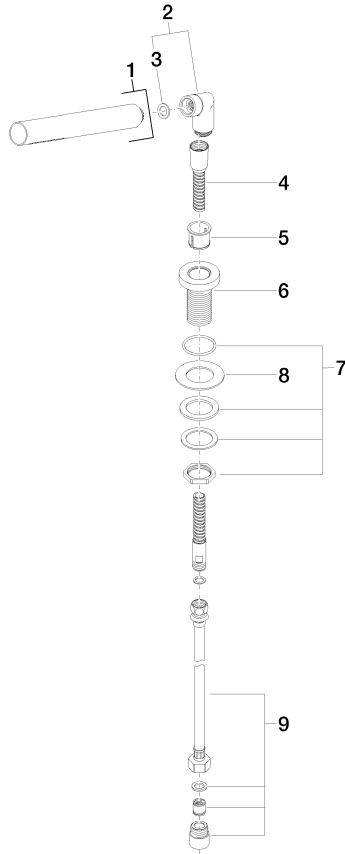

27 702 979

Fits: TARA, LISSÉ

- COMPACT RAIN, max. flow rate 6.8 l/min (at 3 bar)
- with anti-scale system
- rosette Ø 50 mm
- hole diameter 32 mm
- metal shower hose 1750mm with integrated anti-twist protection
- WRAS 2209005

Two-piece design allows hose to later be changed without dismantling the fitting.

Intrinsic protection against back flow.

	Dark Chrome	27 702 979-19
	Chrome	27 702 979-00
	Brushed Platinum	27 702 979-06
	Platinum	27 702 979-08
	Durabrand (23kt Gold)	27 702 979-09
	Brushed Light Gold	27 702 979-27
	Brushed Durabrand (23kt Gold)	27 702 979-28
	Matte Black	27 702 979-33
	Brushed Bronze	27 702 979-42
	Brushed Champagne (22kt Gold)	27 702 979-46
	Champagne (22kt Gold)	27 702 979-47
	Brushed Chrome	27 702 979-93
	Brushed Dark Platinum	27 702 979-99

27 702 979

mm [inches]

Flow rate chart

Codes & Standards

EN 1717

Scottish Water
Byelaws

UK Water Supply
Regulations

Hand shower set for bath rim or tile edge installation - Dark Chrome

TARA

27 702 979

Certificates

Belgaqua_21-383-2 WRAS_2209

27 702 979

Product version from 5/15/2020

Parts for other
finishes can be found
here: [Chrome](#)

27 702 979