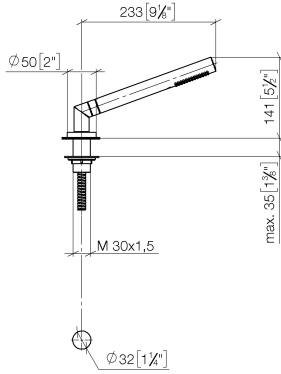

27 702 979

Fits: TARA, LISSÉ

- COMPACT RAIN, max. flow rate 6.8 l/min (at 3 bar)
- with anti-scale system
- rosette Ø 50 mm
- hole diameter 32 mm
- metal shower hose 1750mm with integrated anti-twist protection
- WRAS 2209005

Two-piece design allows hose to later be changed without dismantling the fitting.

Intrinsic protection against back flow.

	Dark Chrome	27 702 979-19
	Chrome	27 702 979-00
	Brushed Platinum	27 702 979-06
	Platinum	27 702 979-08
	Durabrand (23kt Gold)	27 702 979-09
	Brushed Light Gold	27 702 979-27
	Brushed Durabrand (23kt Gold)	27 702 979-28
	Matte Black	27 702 979-33
	Brushed Bronze	27 702 979-42
	Brushed Champagne (22kt Gold)	27 702 979-46
	Champagne (22kt Gold)	27 702 979-47
	Brushed Chrome	27 702 979-93
	Brushed Dark Platinum	27 702 979-99

27 702 979

mm [inches]

Flow rate chart

Codes & Standards

EN 1717

Scottish Water
Byelaws

UK Water Supply
Regulations

Hand shower set for bath rim or tile edge installation - Dark Chrome