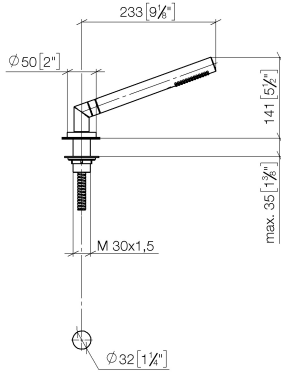

Hand shower set for bath rim or tile edge installation - Brushed Durabronze (23kt Gold)

TARA

27 702 979

Fits: TARA, LISSÉ

- COMPACT RAIN, max. flow rate 6.8 l/min (at 3 bar)
- with anti-scale system
- rosette Ø 50 mm
- hole diameter 32 mm
- metal shower hose 1750mm with integrated anti-twist protection
- WRAS 2209005

Two-piece design allows hose to later be changed without dismantling the fitting.

Intrinsic protection against back flow.

	Brushed Durabronze (23kt Gold)	27 702 979-28
	Chrome	27 702 979-00
	Brushed Platinum	27 702 979-06
	Platinum	27 702 979-08
	Durabronze (23kt Gold)	27 702 979-09
	Dark Chrome	27 702 979-19
	Brushed Light Gold	27 702 979-27
	Matte Black	27 702 979-33
	Brushed Bronze	27 702 979-42
	Brushed Champagne (22kt Gold)	27 702 979-46
	Champagne (22kt Gold)	27 702 979-47
	Brushed Chrome	27 702 979-93
	Brushed Dark Platinum	27 702 979-99

27 702 979
mm [inches]

Flow rate chart

Codes & Standards

EN 1717

Scottish Water
Byelaws

UK Water Supply
Regulations

Hand shower set for bath rim or tile edge installation - Brushed Durabronze (23kt Gold)

TARA

Parts for other finishes can be found here: [Chrome](#)

Hand shower set for bath rim or tile edge installation - Brushed Durabronss (23kt Gold)

TARA

27 702 979

Spare parts list

Product version up to 5/15/2020