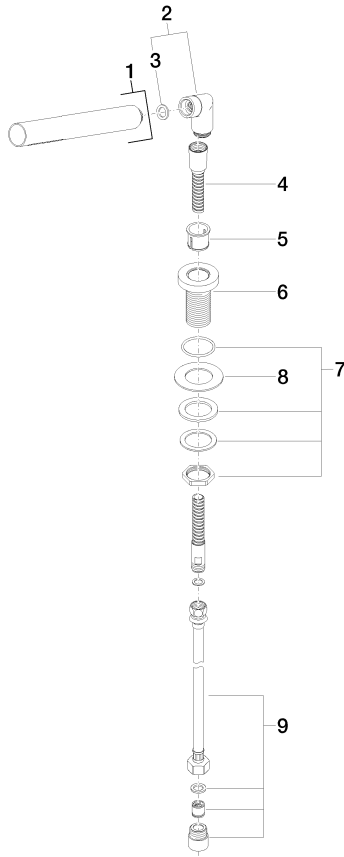

Hand shower set for bath rim or tile edge installation - Brushed Durabronze (23kt Gold)

TARA

27 702 979

Fits: TARA, LISSÉ

- COMPACT RAIN, max. flow rate 6.8 l/min (at 3 bar)
- with anti-scale system
- rosette Ø 50 mm
- hole diameter 32 mm
- metal shower hose 1750mm with integrated anti-twist protection
- WRAS 2209005

27 702 979
mm [inches]

Flow rate chart

Codes & Standards

EN 1717

Scottish Water
Byelaws

UK Water Supply
Regulations

Hand shower set for bath rim or tile edge installation - Brushed Durabronze (23kt Gold)

TARA

27 702 979

Certificates

Belgaqua_21-383-2 WRAS_2209

Hand shower set for bath rim or tile edge installation - Brushed Durabronz (23kt Gold)

TARA

27 702 979

Product version up to 5/15/2020

Product version from 5/15/2020

Parts for other finishes can be found here: [Chrome](#)

Hand shower set for bath rim or tile edge installation - Brushed Durabronss (23kt Gold)

TARA

27 702 979

Spare parts list

Product version up to 5/15/2020