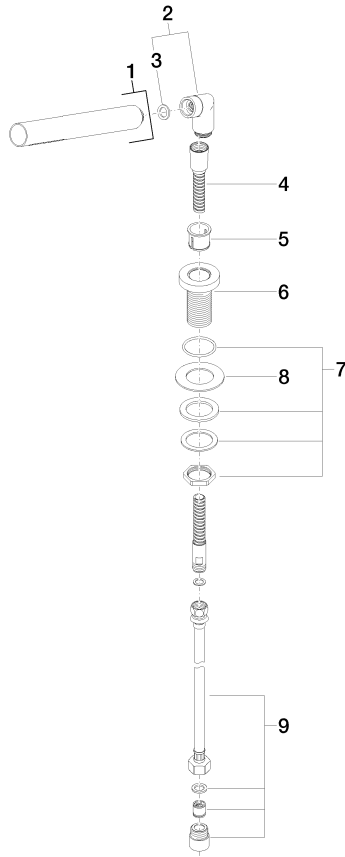

27 702 979

Fits: TARA, LISSÉ

- COMPACT RAIN, max. flow rate 6.8 l/min (at 3 bar)
- with anti-scale system
- rosette Ø 50 mm
- hole diameter 32 mm
- metal shower hose 1750mm with integrated anti-twist protection
- WRAS 2209005

27 702 979

mm [inches]

Flow rate chart

Codes & Standards

ASME A112.18.1

cUPC

EN 1717

Scottish Water
Byelaws

UK Water Supply
Regulations

Hand shower set for bath rim or tile edge installation - Matte Black

TARA

27 702 979

Certificates

Belgaqua_21-383-2 IAPMO_4976

WRAS_2209

27 702 979

Product version up to 5/15/2020

Product version from 5/15/2020

Parts for other
finishes can be found
here: [Chrome](#)

Hand shower set for bath rim or tile edge installation - Matte Black

TARA

27 702 979

Spare parts list