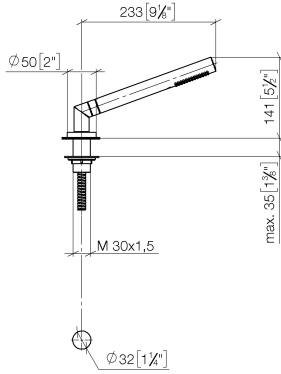

27 702 979

Fits: TARA, LISSÉ

- COMPACT RAIN, max. flow rate 6.8 l/min (at 3 bar)
- with anti-scale system
- rosette Ø 50 mm
- hole diameter 32 mm
- metal shower hose 1750mm with integrated anti-twist protection
- WRAS 2209005

Two-piece design allows hose to later be changed without dismantling the fitting.

Intrinsic protection against back flow.

	Matte Black	27 702 979-33
	Chrome	27 702 979-00
	Brushed Platinum	27 702 979-06
	Platinum	27 702 979-08
	Durabronze (23kt Gold)	27 702 979-09
	Dark Chrome	27 702 979-19
	Brushed Light Gold	27 702 979-27
	Brushed Durabronze (23kt Gold)	27 702 979-28
	Brushed Bronze	27 702 979-42
	Brushed Champagne (22kt Gold)	27 702 979-46
	Champagne (22kt Gold)	27 702 979-47
	Brushed Chrome	27 702 979-93
	Brushed Dark Platinum	27 702 979-99

27 702 979

mm [inches]

Flow rate chart

Codes & Standards

ASME A112.18.1

cUPC

EN 1717

Scottish Water
Byelaws

UK Water Supply
Regulations

Hand shower set for bath rim or tile edge installation - Matte Black

TARA

27 702 979

Certificates

Belgaqua_21-383-2 IAPMO_4976

WRAS_2209

27 702 979