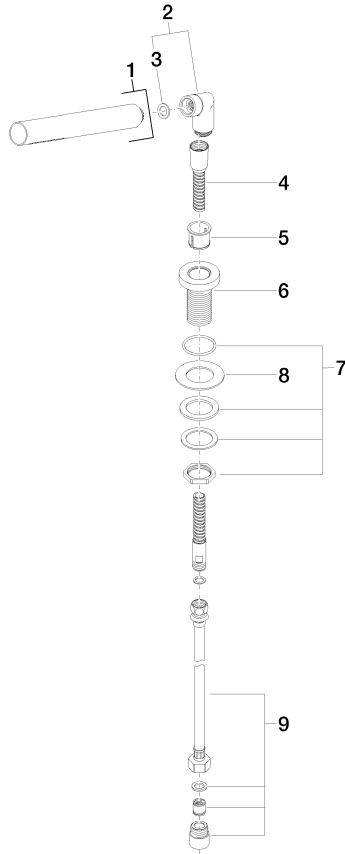

27 702 979

Fits: TARA, LISSÉ

- COMPACT RAIN, max. flow rate 6.8 l/min (at 3 bar)
- with anti-scale system
- rosette Ø 50 mm
- hole diameter 32 mm
- metal shower hose 1750mm with integrated anti-twist protection
- WRAS 2209005

Two-piece design allows hose to later be changed without dismantling the fitting.

Intrinsic protection against back flow.

	Brushed Bronze	27 702 979-42
	Chrome	27 702 979-00
	Brushed Platinum	27 702 979-06
	Platinum	27 702 979-08
	Durabronze (23kt Gold)	27 702 979-09
	Dark Chrome	27 702 979-19
	Brushed Light Gold	27 702 979-27
	Brushed Durabronze (23kt Gold)	27 702 979-28
	Matte Black	27 702 979-33
	Brushed Champagne (22kt Gold)	27 702 979-46
	Champagne (22kt Gold)	27 702 979-47
	Brushed Chrome	27 702 979-93
	Brushed Dark Platinum	27 702 979-99

27 702 979

mm [inches]

Flow rate chart

Codes & Standards

Scottish Water
Byelaws

UK Water Supply
Regulations

Hand shower set for bath rim or tile edge installation - Brushed Bronze

TARA

27 702 979

Certificates

WRAS_2209

27 702 979

Product version from 5/15/2020

Parts for other finishes can be found here: [Chrome](#)

27 702 979

Spare parts list