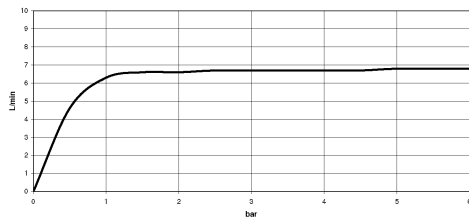

27 702 979

Fits: TARA, LISSÉ

- COMPACT RAIN, max. flow rate 6.8 l/min (at 3 bar)
- with anti-scale system
- rosette Ø 50 mm
- hole diameter 32 mm
- metal shower hose 1750mm with integrated anti-twist protection
- WRAS 2209005

Two-piece design allows hose to later be changed without dismantling the fitting.

Intrinsic protection against back flow.

	Brushed Bronze	27 702 979-42
	Chrome	27 702 979-00
	Brushed Platinum	27 702 979-06
	Platinum	27 702 979-08
	Durabronze (23kt Gold)	27 702 979-09
	Dark Chrome	27 702 979-19
	Brushed Light Gold	27 702 979-27
	Brushed Durabronze (23kt Gold)	27 702 979-28
	Matte Black	27 702 979-33
	Brushed Champagne (22kt Gold)	27 702 979-46
	Champagne (22kt Gold)	27 702 979-47
	Brushed Chrome	27 702 979-93
	Brushed Dark Platinum	27 702 979-99

27 702 979

mm [inches]

Flow rate chart

Codes & Standards

Scottish Water
Byelaws

UK Water Supply
Regulations

Hand shower set for bath rim or tile edge installation - Brushed Bronze

TARA