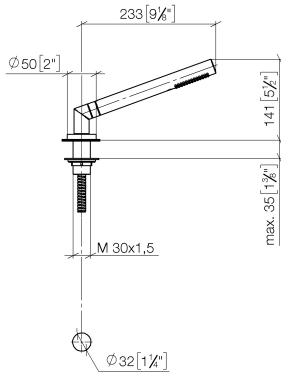

27 702 979

Fits: TARA, LISSÉ

- COMPACT RAIN, max. flow rate 6.8 l/min (at 3 bar)
- with anti-scale system
- rosette Ø 50 mm
- hole diameter 32 mm
- metal shower hose 1750mm with integrated anti-twist protection
- WRAS 2209005

Two-piece design allows hose to later be changed without dismantling the fitting.

Intrinsic protection against back flow.

	Brushed Bronze	27 702 979-42
	Chrome	27 702 979-00
	Brushed Platinum	27 702 979-06
	Platinum	27 702 979-08
	Durabronze (23kt Gold)	27 702 979-09
	Dark Chrome	27 702 979-19
	Brushed Light Gold	27 702 979-27
	Brushed Durabronze (23kt Gold)	27 702 979-28
	Matte Black	27 702 979-33
	Brushed Champagne (22kt Gold)	27 702 979-46
	Champagne (22kt Gold)	27 702 979-47
	Brushed Chrome	27 702 979-93
	Brushed Dark Platinum	27 702 979-99

27 702 979

mm [inches]

Flow rate chart

Codes & Standards

Scottish Water
Byelaws

UK Water Supply
Regulations

Hand shower set for bath rim or tile edge installation - Brushed Bronze

TARA